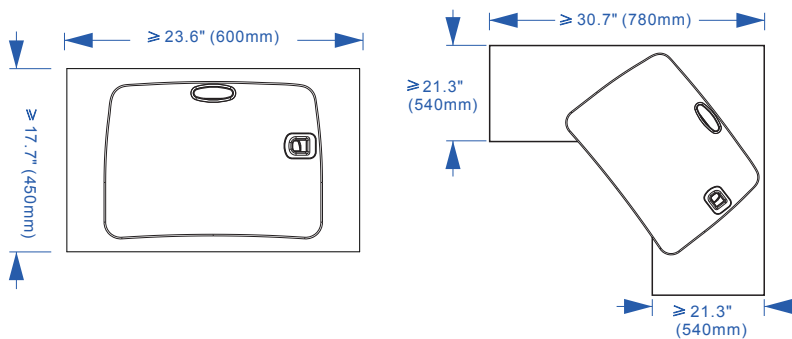

FLEXISPOT

Item No. ML1B
Color: Black
Weight capacity: 17.6 lbs

Dimensions

Applied desks

Standard desk

L-shaped desk

Fits most people's height

Applied size

Holds any size laptop, mouse and more – up to 17.6 lbs.