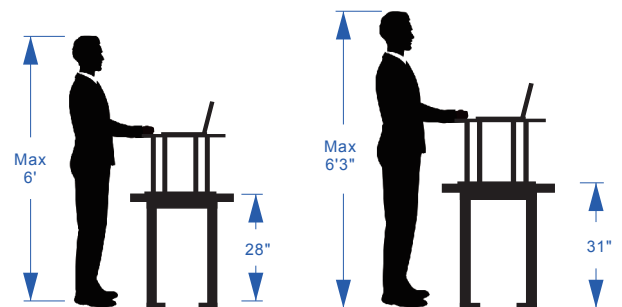

FLEXISPOT

Item No. ML1B
Color: Black
Weight capacity: 17.6 lbs

Dimensions

Applied desks

Standard desk

L-shaped desk

Fits most people's height

Applied size

Holds any size laptop, mouse and more – up to 17.6 lbs.