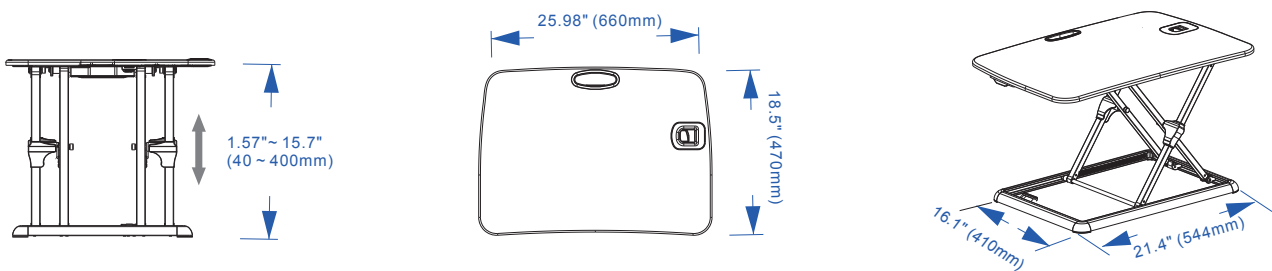

FLEXISPOT

Item No. ML1B
Color: Black
Weight capacity: 17.6 lbs

Dimensions

Applied desks

Standard desk

L-shaped desk

Fits most people's height

Applied size

Holds any size laptop, mouse and more – up to 17.6 lbs.