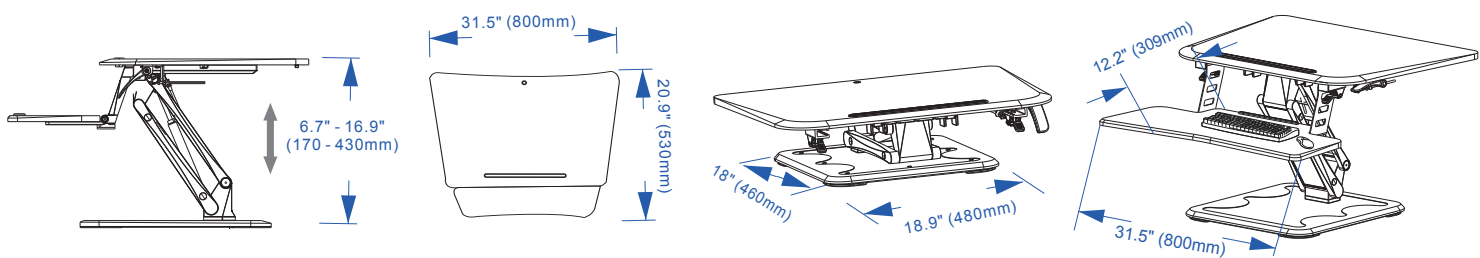

FLEXISPOT

Item No. M5MB / M5MW / M5MN
Color: Black / White / Mahogany
Weight capacity: 33 lbs

Dimensions

Applied desks

Standard desk

L-shaped desk

Fits most people's height

Applied monitor size

Support one screen up to 27"