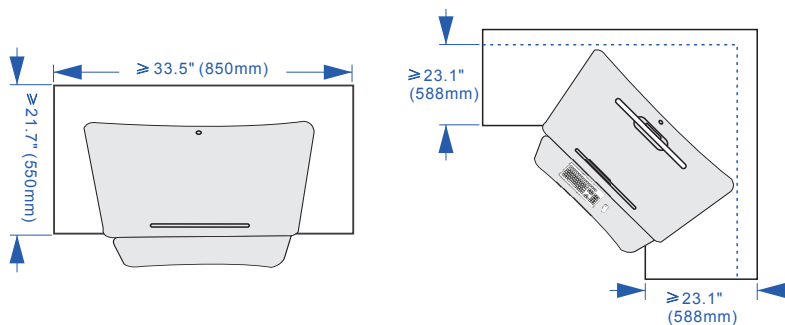

FLEXISPOT

Item No. M5MB / M5MW / M5MN
Color: Black / White / Mahogany
Weight capacity: 33 lbs

Dimensions

Applied desks

Standard desk

L-shaped desk

Fits most people's height

Applied monitor size

Support one screen up to 27"