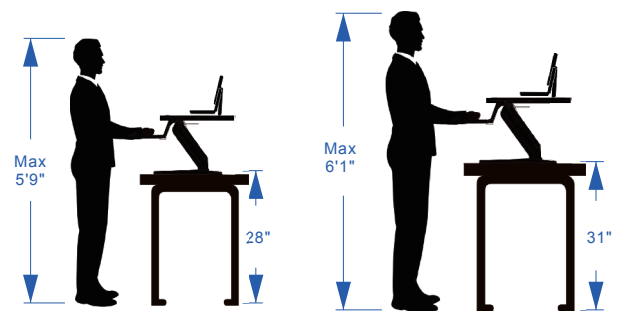

FLEXISPOT

Item No. M5MB / M5MW / M5MN
Color: Black / White / Mahogany
Weight capacity: 33 lbs

Dimensions

Applied desks

Standard desk

L-shaped desk

Fits most people's height

Applied monitor size

Support one screen up to 27"