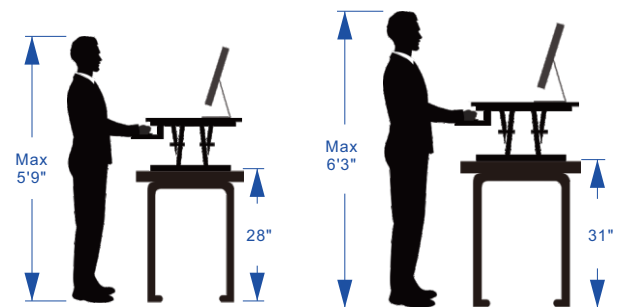

# FLEXISPOT

Item No. M7C  
Color: Black  
Weight capacity: 33 lbs

## Dimensions

## Applied desks

Standard desk

L-shaped desk

## Fits most people's height