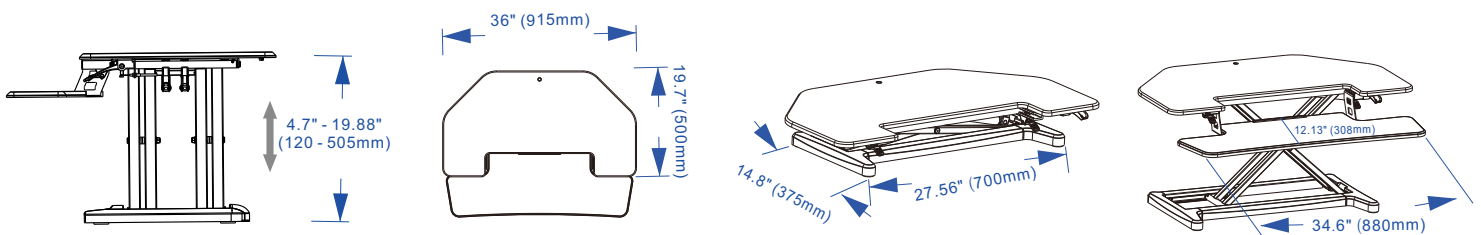

# FLEXISPOT

Item No. M7C  
Color: Black  
Weight capacity: 33 lbs

## Dimensions

## Applied desks

Standard desk

L-shaped desk

## Fits most people's height