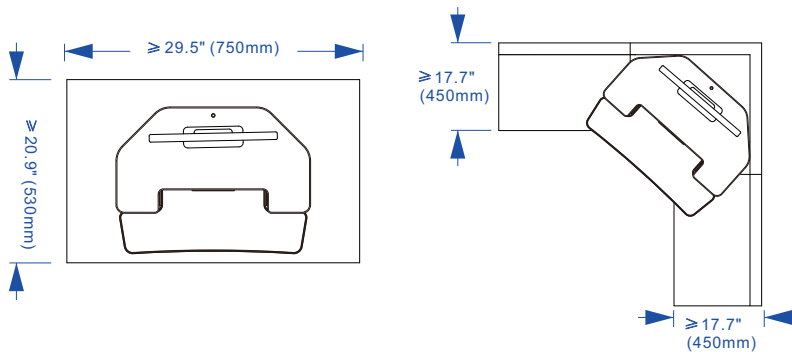

Applied desks

Standard desk

L-shaped desk