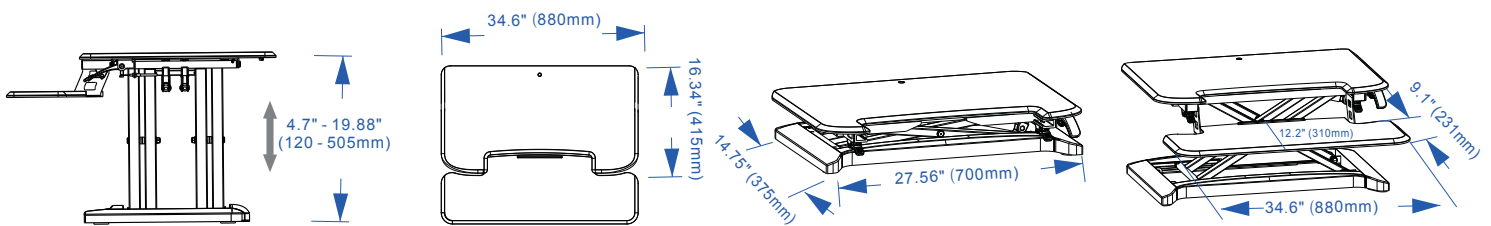

FLEXISPOT

Item No. M7MB
 Color: Black
 Weight capacity: 33 lbs

Dimensions

Applied desks

Standard desk

L-shaped desk

Fits most people's height

Applied monitor size

Support one screen up to 35"