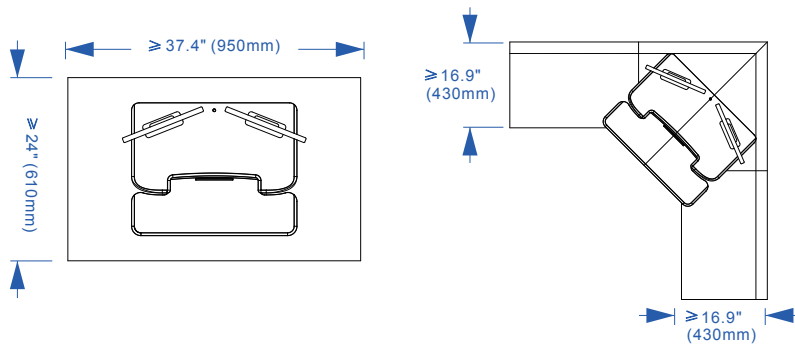

FLEXISPOT

Item No. M7MB
 Color: Black
 Weight capacity: 33 lbs

Dimensions

Applied desks

Standard desk

L-shaped desk

Fits most people's height

Applied monitor size

Support one screen up to 35"