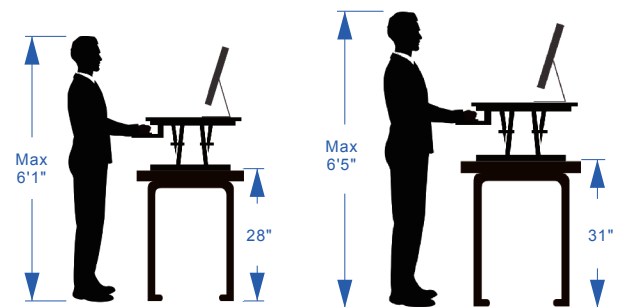

FLEXISPOT

Item No. M7MB
 Color: Black
 Weight capacity: 33 lbs

Dimensions

Applied desks

Standard desk

L-shaped desk

Fits most people's height

Applied monitor size

Support one screen up to 35"