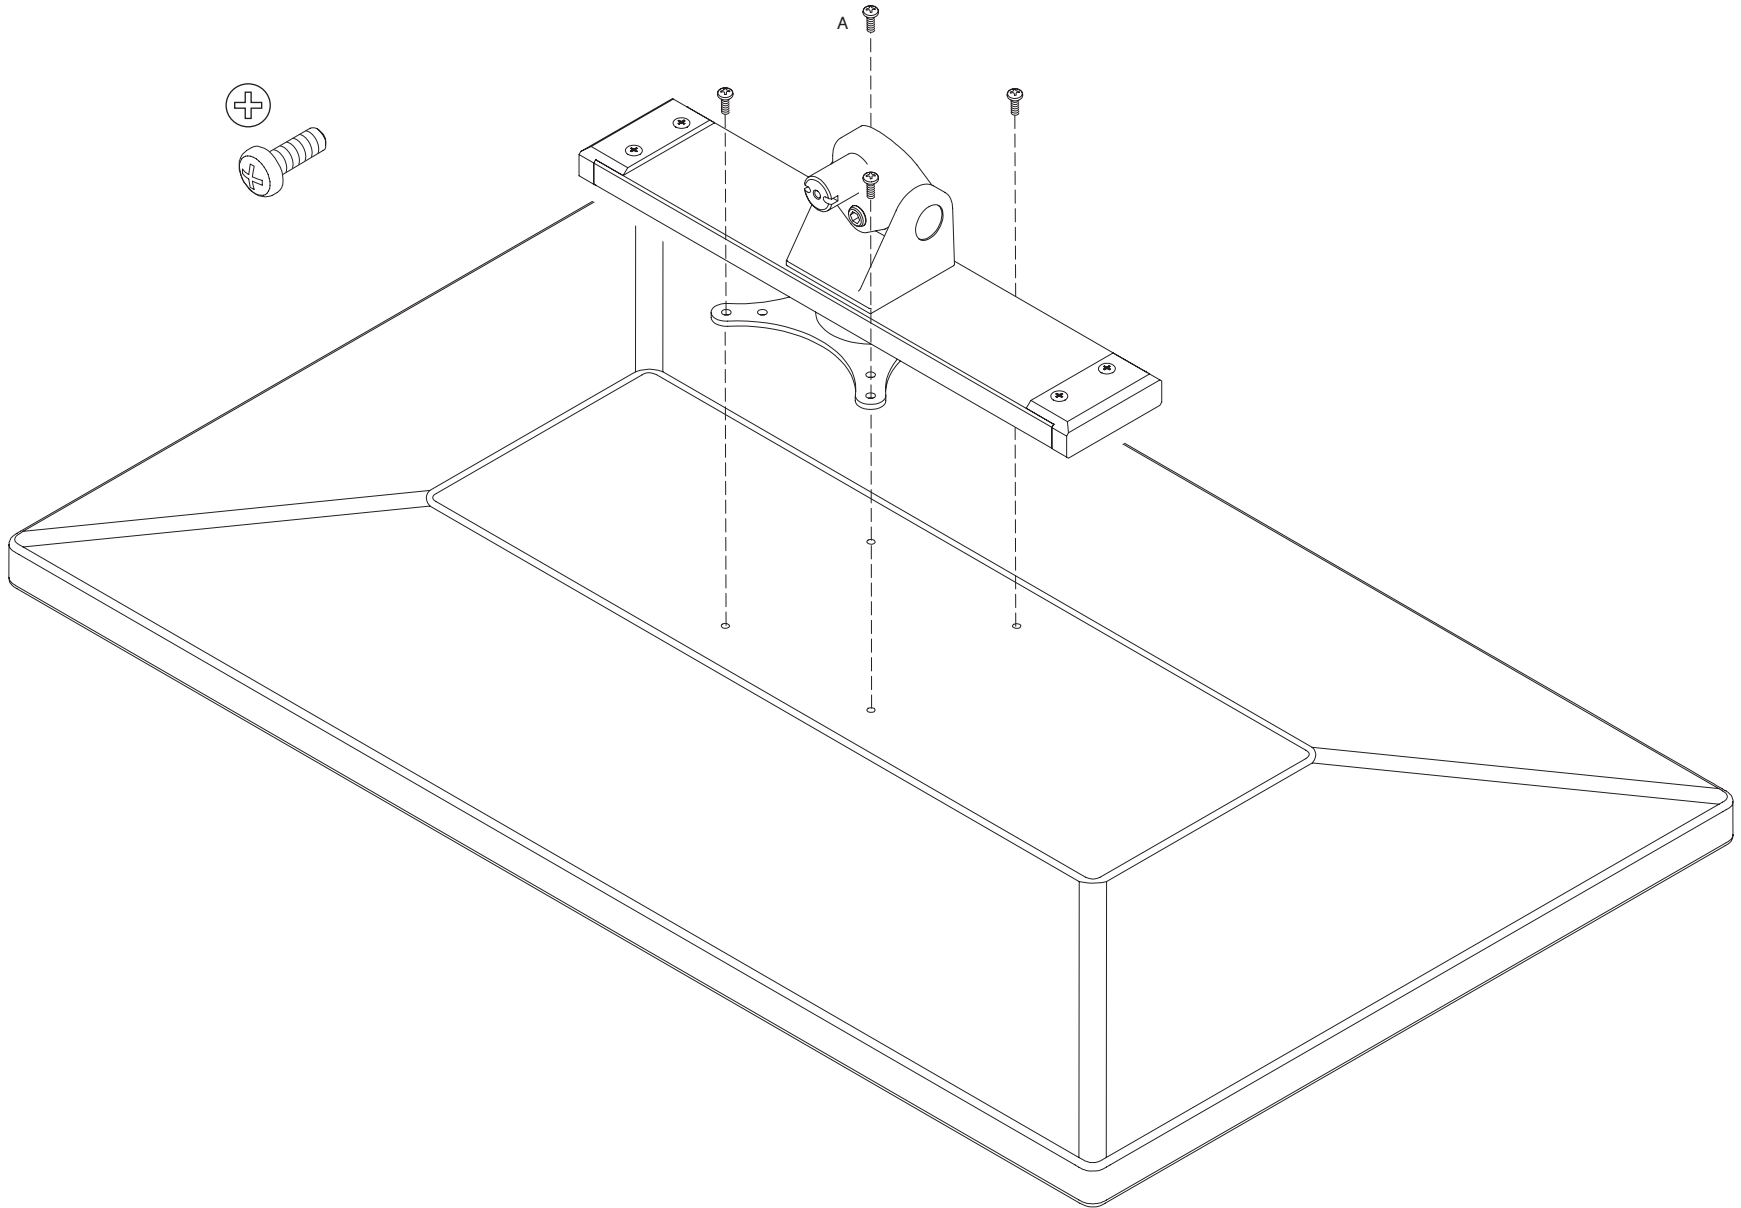

Model 8519

Parts List

A M4 x 12mm Phillips Pan Head Screw (4-pack) 1x
702096

B Dog Washer 1x
105189

C 10-32 x 3/8" FPhMS w/Lock Patch 1x
705198

D 7/32" Allen Wrench 1x
701127

1

2