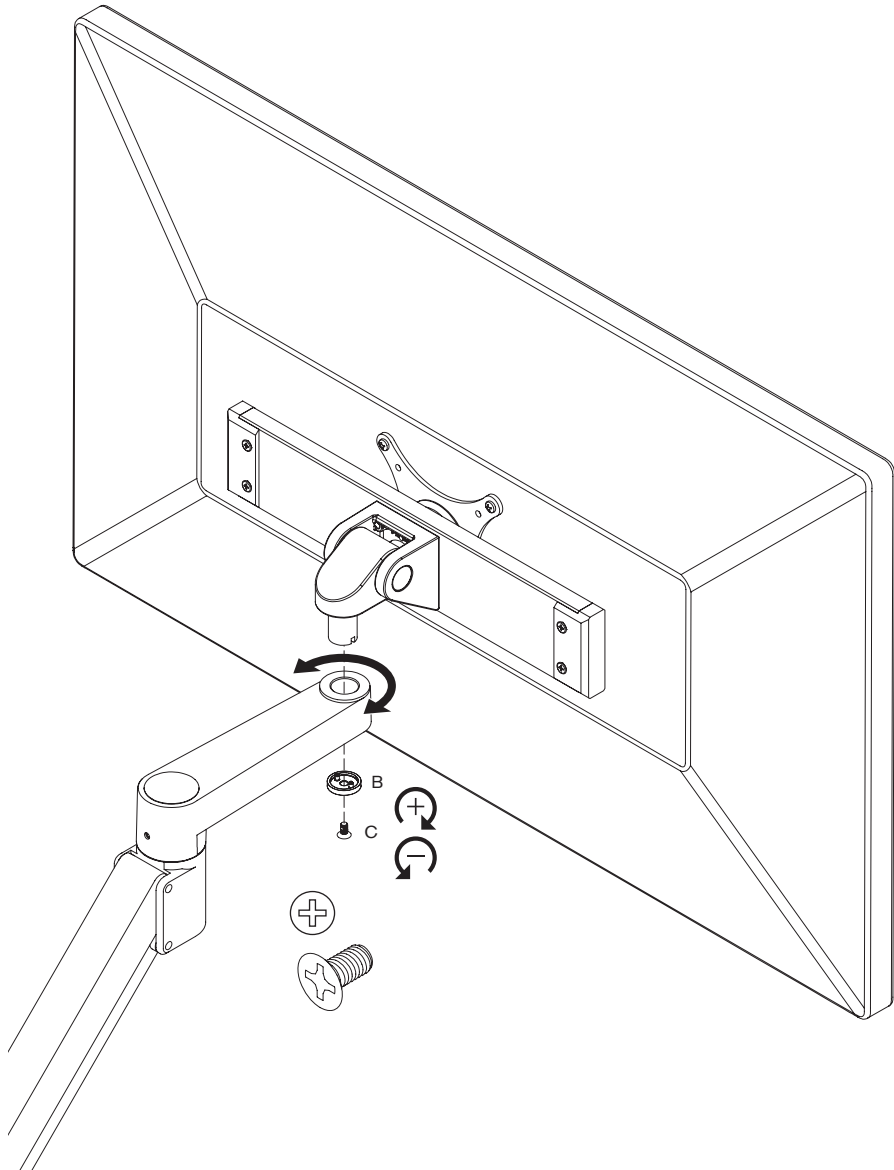

Model 8519

Parts List

A M4 x 12mm Phillips Pan Head Screw (4-pack) 1x
702096

B Dog Washer 1x
105189

C 10-32 x 3/8" FPhMS w/Lock Patch 1x
705198

D 7/32" Allen Wrench 1x
701127

1

2