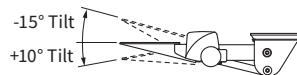

Dimensions

Not on GSA Contract