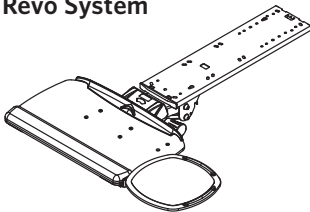

Revo System

Track Length	Model #	Weight	US $ List	CAN $ List
17"	2227-17	18	$461	$591
22"	2227-22	20	$476	$610

Accessories:

Mouse Palm Support	2120-25	1	$40	$51
Additional Mouse Platform	UB2520	3	$72	$92
Positive Tilt Lockout Kit	3170-P2NPT	1	$7	$9
Corner Diagonal for 90°	179CCD-1 1/2B	4	$89	$114

Replacement Parts:

Keyboard Palm Support	AKP-KPS-18.4-25	1	$53	$68
Mouse Surface	AKP-MS-STD	1	$19	$24
Hardware Kit	AKP-HDWR-ULT	1	$10	$13