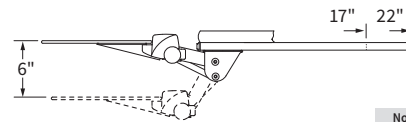

Dimensions

Not on GSA Contract