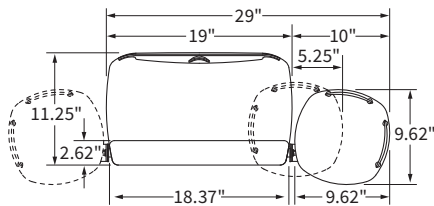

Dimensions

Not on GSA Contract