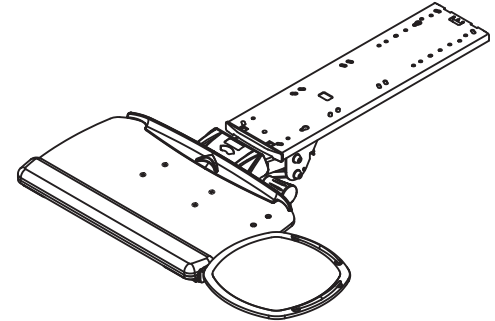

Revo System

Keyboard platform:

- Includes Optimizer document holder & cable management
- UltraThin™ .25" solid phenolic construction
- Removable palm support
- Available in black

Mouse surface:

- Mouse-Over™ & Mouse-Level positioning
- Independent mouse tilt
- No tools required right/left reversible
- Mouse pad palm support sold separately

Keyboard arm:

- System includes 3170 Pinnacle 2 keyboard arm
- Adjusts from flush to 6" below work surface
- No knob/no lever Lift-n-Lock height adjustment
- 25° tilt range: -15° +10°
- ThinGlide™ maintenance-free ball bearing track
- 360° arm swivel at track
- Meets ANSI/BIFMA X5.5 standards
- Fully stores on 22" track
- Exceeds front of track 3" on 17" track