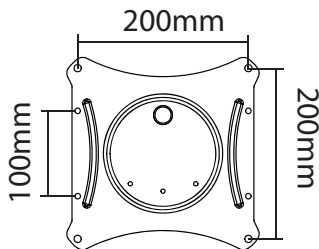

#### Dimensions

Ceiling Plate:

Monitor Plate Options:

Option A

Option B

Fits Most 32" - 65" TVs/displays  
 Max weight 125lbs - 56.7 kg  
 VESA compliance: 200x100 to 660x450

Tilts up to 25°

© 2013 Ergotron, Inc. rev. 04/04/2013 DIM-NFceilingmount Content is subject to change without notification