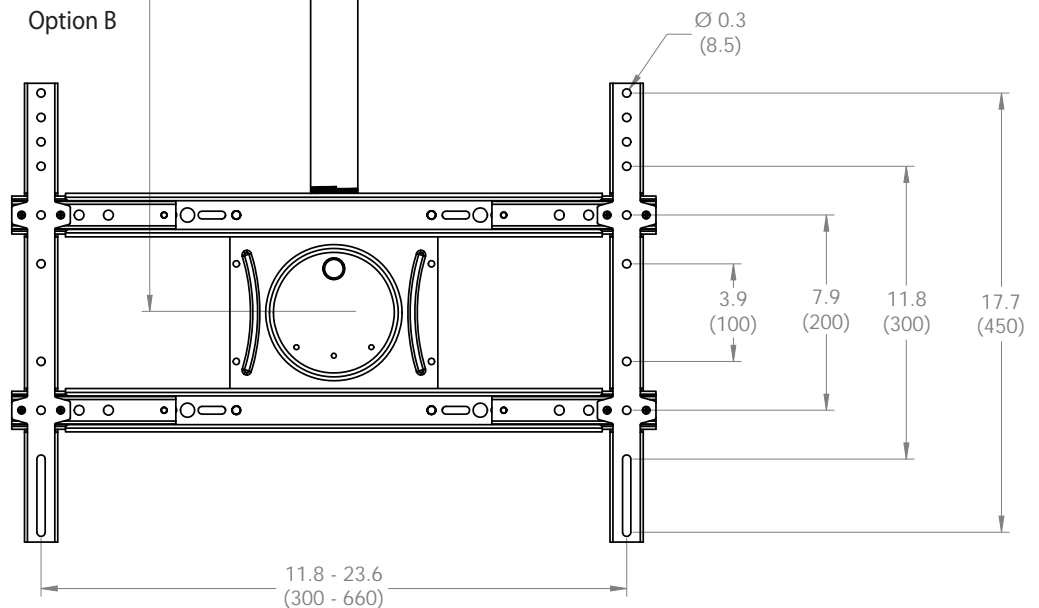

#### Dimensions

Ceiling Plate:

Monitor Plate Options:

Option A

Option B

Fits Most 32" - 65" TVs/displays  
 Max weight 125lbs - 56.7 kg  
 VESA compliance: 200x100 to 660x450

Tilts up to 25°

© 2013 Ergotron, Inc. rev. 04/04/2013 DIM-NFceilingmount Content is subject to change without notification