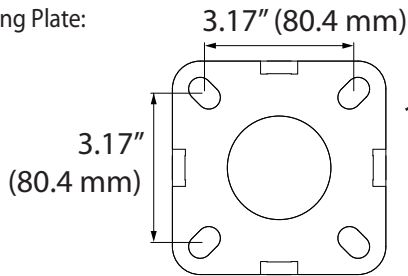

#### Dimensions

Ceiling Plate:

Monitor Plate Options:

Option A

Option B

Fits Most 32" - 65" TVs/displays  
 Max weight 125lbs - 56.7 kg  
 VESA compliance: 200x100 to 660x450

Tilts up to 25°

© 2013 Ergotron, Inc. rev. 04/04/2013 DIM-NFceilingmount Content is subject to change without notification