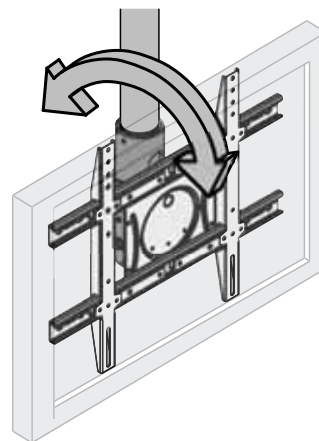

#### Dimensions

Ceiling Plate:

Monitor Plate Options:

Option A

Option B

Fits Most 32" - 65" TVs/displays  
 Max weight 125lbs - 56.7 kg  
 VESA compliance: 200x100 to 660x450

Tilts up to 25°

© 2013 Ergotron, Inc. rev. 04/04/2013 DIM-NFceilingmount Content is subject to change without notification