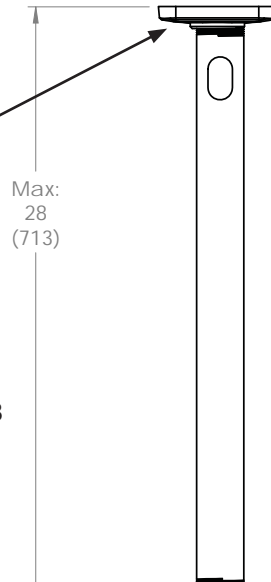

#### Dimensions

Ceiling Plate:

Monitor Plate Options:

Option A

Option B

Fits Most 32" - 65" TVs/displays  
 Max weight 125lbs - 56.7 kg  
 VESA compliance: 200x100 to 660x450

Tilts up to 25°

© 2013 Ergotron, Inc. rev. 04/04/2013 DIM-NFceilingmount Content is subject to change without notification