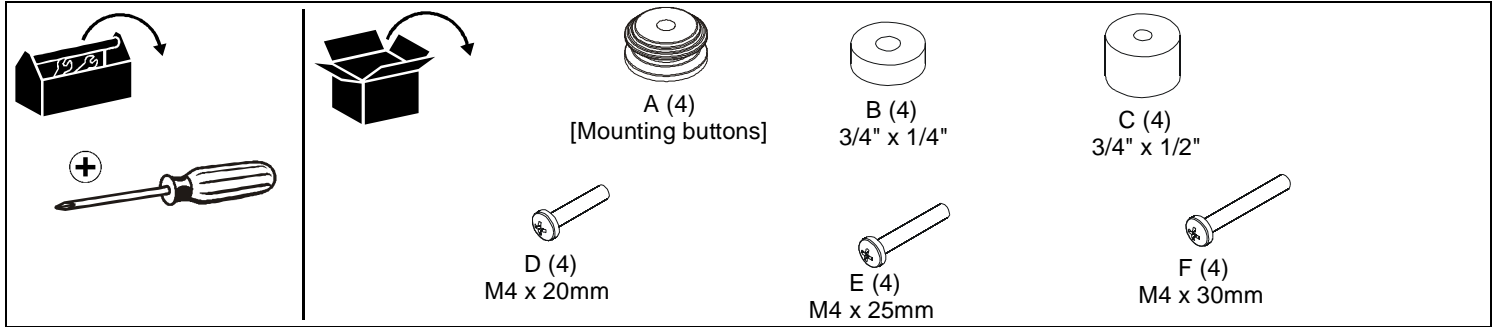

INSTALLATION INSTRUCTIONS

FSB-75100

Small Display Interface Kit

Unpack carton and verify kit contents. If any listed parts are missing, immediately contact a Chief Customer Service representative.

WARNING: IMPROPER INSTALLATION CAN LEAD TO EQUIPMENT FALLING CAUSING SERIOUS PERSONAL INJURY AND DAMAGE TO EQUIPMENT! DO NOT substitute hardware. Use only hardware supplied by manufacturer!

TOOLS REQUIRED FOR INSTALLATION / PARTS

INSTALLATION INSTRUCTIONS

WARNING: OVER TIGHTENING OF SCREWS CAN DAMAGE PARTS AND CAN LEAD TO SERIOUS PERSONAL INJURY AND DAMAGE TO EQUIPMENT! DO NOT over tighten screws when installing mounting buttons.

Flush Mount Display Interface Installation

1. Place display face down on a clean dry surface.
2. Assemble mounting buttons (A) to display using four M4 x 20mm (D) Phillips pan head screws. (See Figure 1)