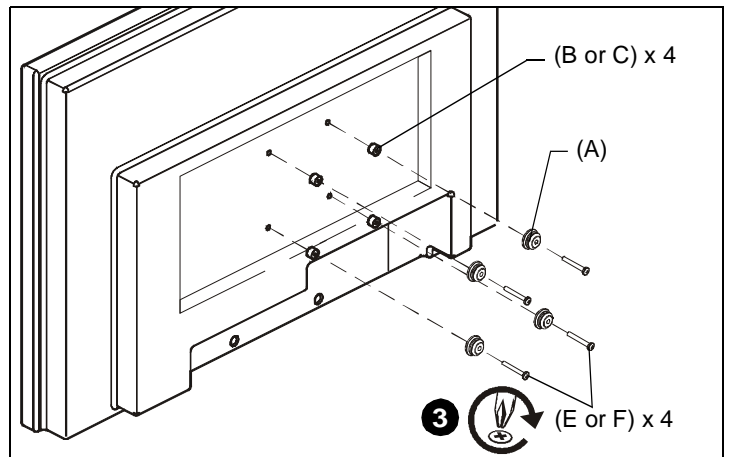

#### Flush Mount Display Interface Installation

1. Place display face down on a clean dry surface.
2. Assemble mounting buttons (A) to display using four M4 x 20mm (D) Phillips pan head screws. (See Figure 1)

#### Recessed Mount Display Interface Installation

1. Align and place four spacers (B or C) over mounting holes in display back. (See Figure 2)

2. Place mounting buttons (A) over four spacers (B or C). (See Figure 2)
3. Assemble mounting buttons (A) to display using four M4 x 25mm (E) or four M4 x 30mm (F) Phillips pan head screws through spacers. (See Figure 2)