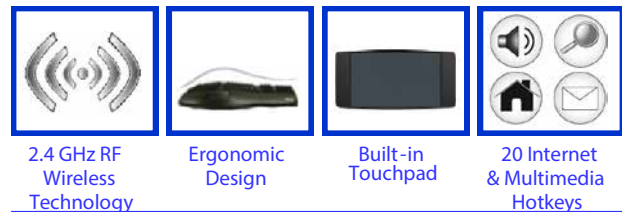

■ 3D Ergonomic Touchpad Keyboard

The ergonomic design offers you four (4) split key zones and a gently sloped 3D form factor that encourages natural position of hands, wrists, and forearm in maximum comfort for extended use.

■ Built -in Touchpad

The keyboard also features an integrated built-in touchpad which can take the place of your mouse, making it easier to control the movement of the cursor in your personal computer.

■ Internet, Multimedia, Power and Desktop Hotkeys

Control all aspects of your user experience with on-touch using the built-in Internet, Multimedia, Power and Desktop Hotkeys. Quickly complete your tasks swiftly with 13 Windows Keys that let you quickly navigate your files and the web while taking full control of your multimedia entertainment with 7 Multimedia hotkeys[®].