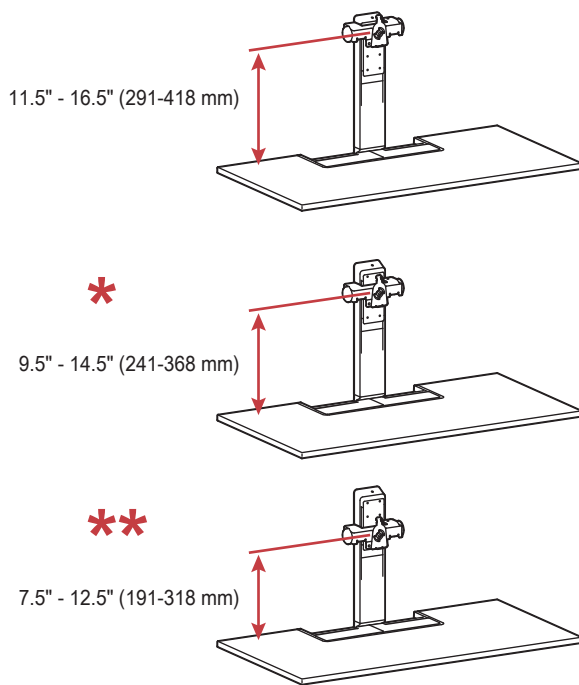

Single Monitor Riser Kit For WorkFit Elevate™

DIMENSIONS

Height options for 5" (127 mm) monitor lift.

RANGE OF MOTION

Rotate – Portrait/Landscape Options:

Front View

WEIGHT CAPACITY

LD (98-448): 6-16 lbs (2.72-7.26 kg)

HD (98-449): 16-28 lbs (7.26-12.72 kg)