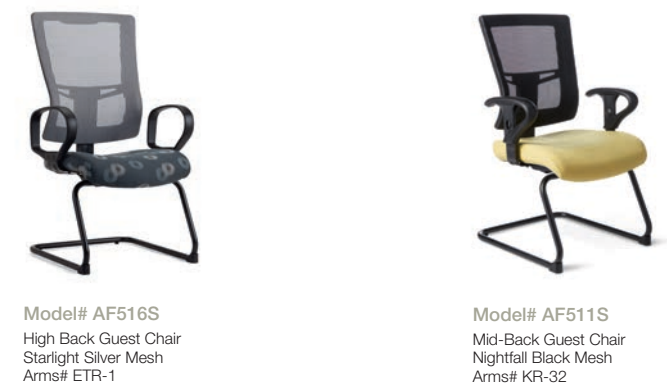

Affirm Specifications

Mechanism Options	Popular Arm Options	Stool / Guest Options	Finishes / Packages	Other Options	Neighborhood Knit
Executive Synchro - 5 Stages of Tilt Lock - Side Tilt Tension Knob - Seat Depth - Independent Back Angle					
Management Synchro - 3 Stages of Tilt Lock - Tilt Tension Knob - Seat Depth	AR-11 (Fixed Height)	Fixed Foot Ring (Grande Spider Package, Standard on: AF513 and AF413)	5" Chrome Cylinder	Nightfall Black Mesh	
Simple Synchro - 1 Stage of Tilt Lock (at the upright position) - Tilt Tension Knob - Seat Depth					
Full Multi-Function - Independent Back & Seat Angle - Forward Tilt - Tilt Tension Knob - Seat Depth	AR-81 (Fixed Height)	Adjustable Foot Ring (Turn-lock Package, Standard on: AF515 and AF415)	27" Polished Aluminum Base	Starlight Silver Mesh	
Simple Multi-Function - Independent Back & Seat Angle - Seat Depth					
Body-Activated Motion* - Contact OM for availability and details.	AR-485 (3D Adjustable)	Guest Sled Base Black Powdercoat (Standard on: AF511S and AF516S)	5" Black Powdercoat Cylinder	Smaller Affirm Seat (19" width)	
	JR-69 (5D Adjustable)		27" Black Nylon Base	Mesh 2-way Headrest (Standard on: AF509, AF519, AF529, AF579, AF589)	
	KR-200 (2D Adjustable)			Upholstered 2-way Headrest	
	KR-445 (5D Adjustable)			Slidable and Upholstered 3-way Headrest	
				Coat Rack	

Stools

Guest

Nesting

To see detailed specifications of Affirm models and for updated model options, please consult your OM pricebook or visit omseating.com