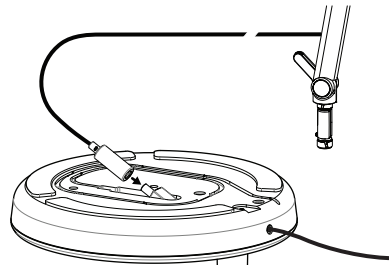

nova

Charging Desktop Base

humanscale.com/nova

HSNCB0919

Humanscale®

USB 5v/1A

1

2

3

INPUT: 24V --- .75A