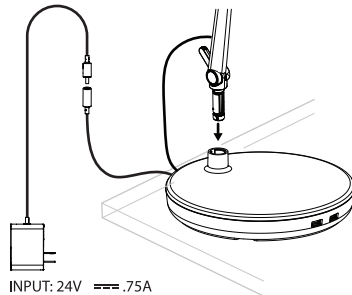

nova

Charging Desktop Base

humanscale.com/nova

HSNCB0919

Humanscale®

USB 5v/1A

1

2

3

INPUT: 24V --- .75A