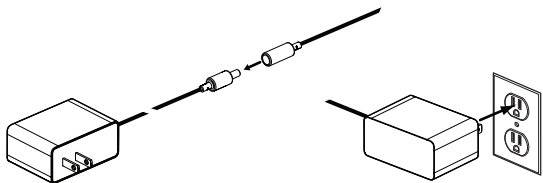

nova

Charging Desktop Base

humanscale.com/nova

HSNCB0919

Humanscale®

USB 5v/1A

1

2

3

INPUT: 24V --- .75A