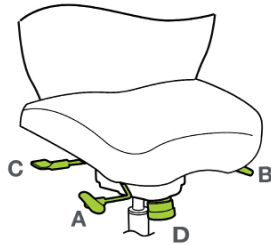

V. Mechanism Adjustments

Management Synchro (Model YS74, YS78, YS79, YS98)

- A. Seat Height
- B. Seat Slider
- C. 3 position Tilt Lock
- D. Tilt Tension