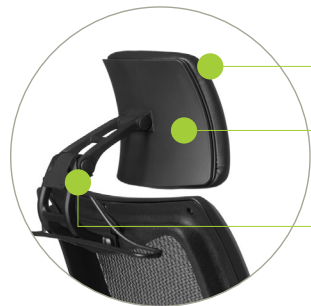

IV. Other Options

- Available on High-back & High-back w/ headrest models only

Deluxe Headrest

- Upholstered pad slides 2" vertically
- 3-way adjustable headrest w/ leather-like upholstery (default)
- Quick adjust locking mechanism