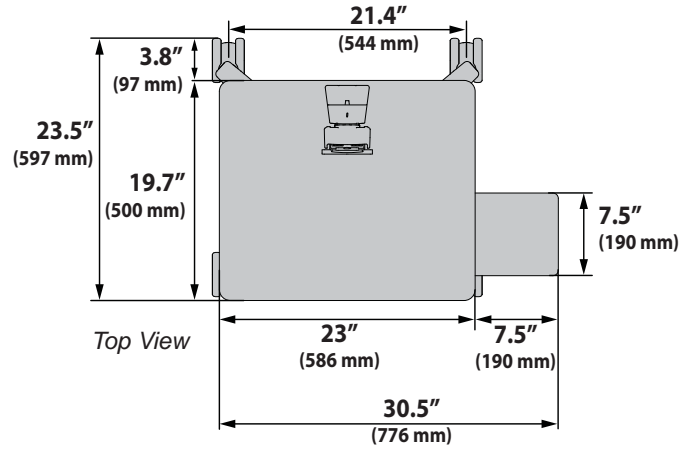

StyleView® Lean WOW™ Cart, SV10

Dimensions

© 2017 Ergotron, Inc. rev. 03/29/2019 DIM-SVLeanWOW Content is subject to change without notification

Americas Sales and Corporate Headquarters

St. Paul, MN USA
(800) 888-8458
+1-651-681-7600
www.ergotron.com
sales@ergotron.com

EMEA Sales

Amersfoort, The Netherlands
+31 33 45 45 600
www.ergotron.com
info.eu@ergotron.com

APAC Sales

Tokyo, Japan
www.ergotron.com
japansupport@ergotron.com

Worldwide OEM Sales

www.ergotron.com
info.oem@ergotron.com