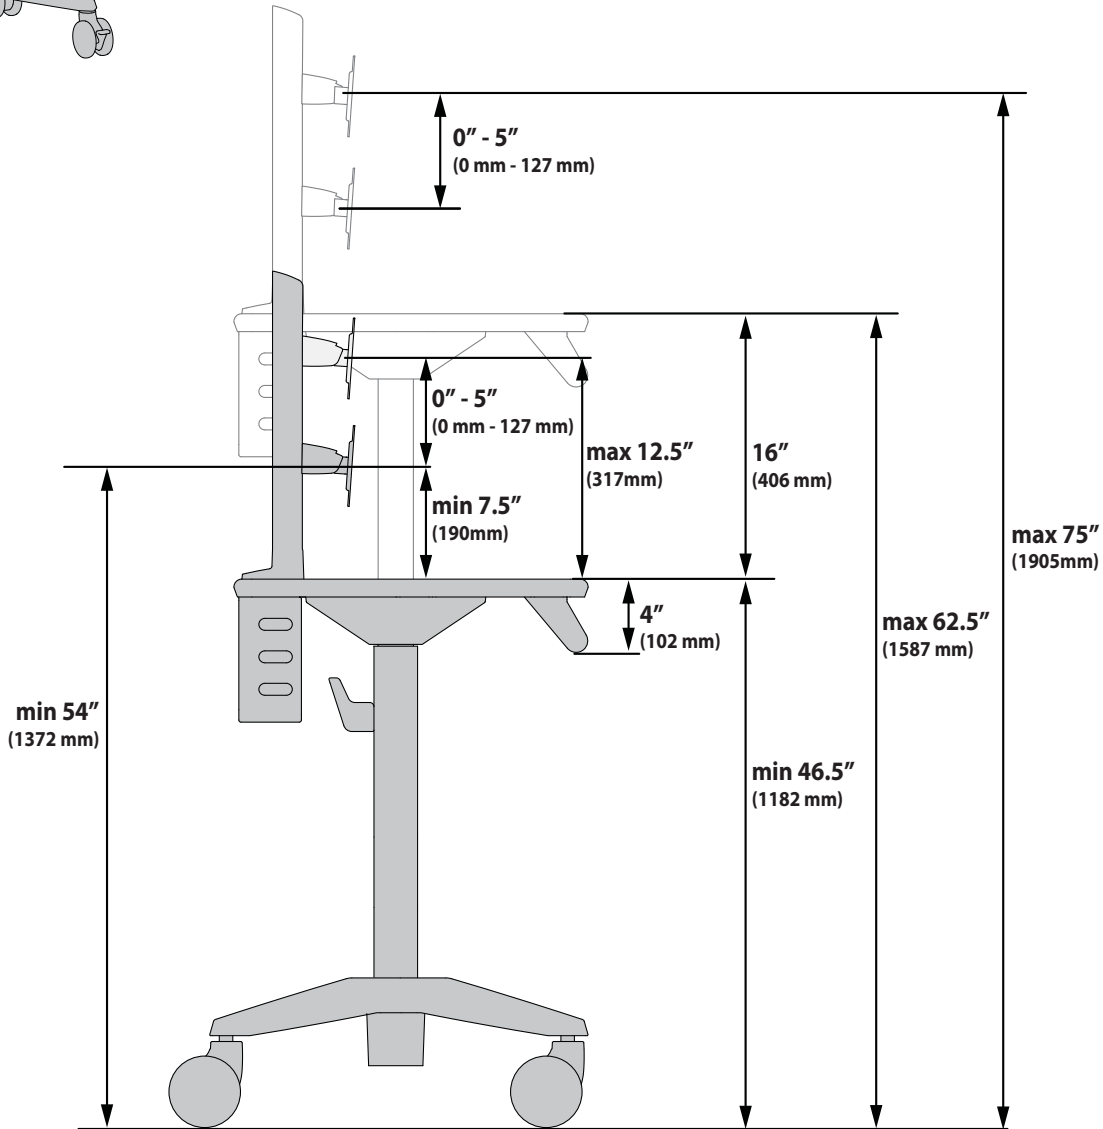

# StyleView® Lean WOW™ Cart, SV10

**Dimensions**

Side View

© 2017 Ergotron, Inc. rev. 03/29/2019 DIM-SVLeanWOW Content is subject to change without notification

**Americas Sales and Corporate Headquarters**

## Weight Capacity