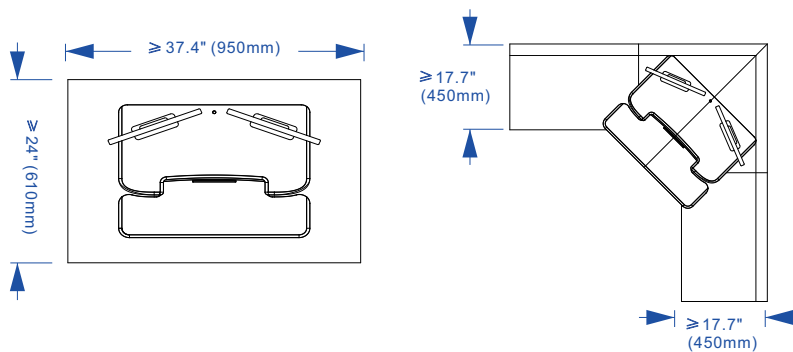

FLEXISPOT

Item No. M7L
Color: Black
Weight capacity: 44 lbs

Dimensions

Applied desks

Standard desk

L-shaped desk

Fits most people's height

Applied monitor size

Support one screen up to 42"