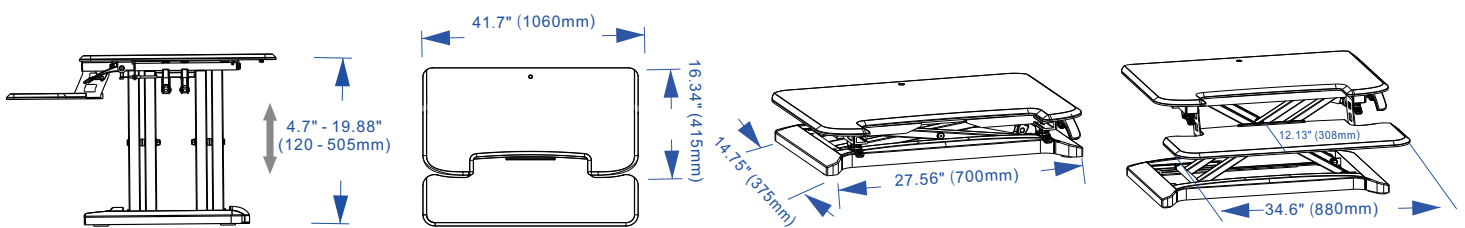

FLEXISPOT

Item No. M7L
Color: Black
Weight capacity: 44 lbs

Dimensions

Applied desks

Standard desk

L-shaped desk

Fits most people's height

Applied monitor size

Support one screen up to 42"