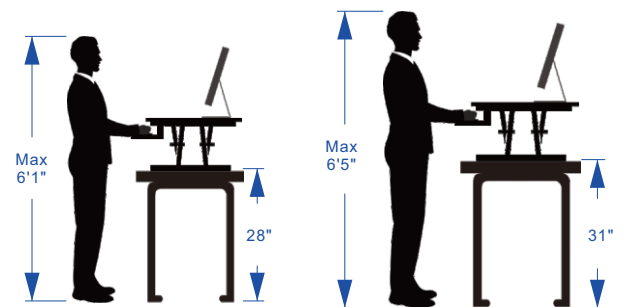

FLEXISPOT

Item No. M7L
Color: Black
Weight capacity: 44 lbs

Dimensions

Applied desks

Standard desk

L-shaped desk

Fits most people's height

Applied monitor size

Support one screen up to 42"