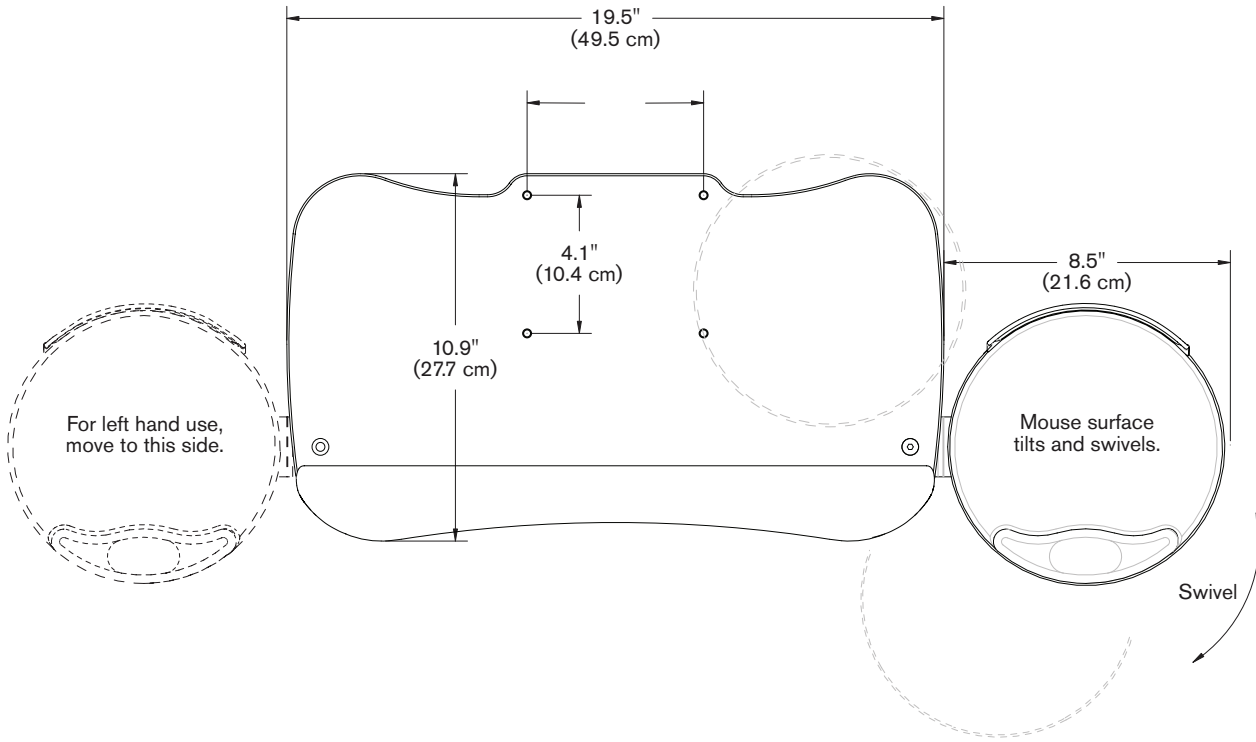

19" Keyboard Tray with Swivel Mouse Tray

Model KTX-19