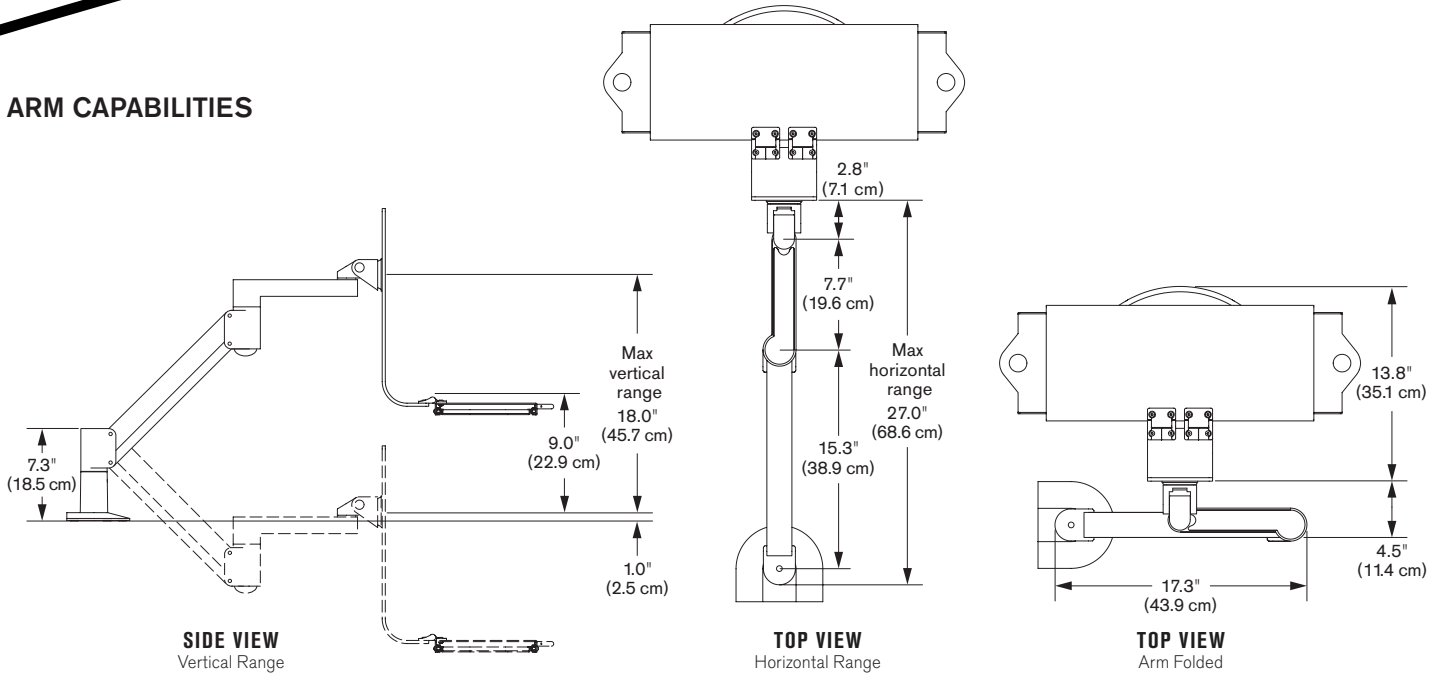

Model 7509

Specifications

ARM CAPABILITIES

- **Vertical range** ..... 18" (45.7 cm), +/- 9" (22.9 cm) from horizontal
- **Horizontal range** ..... 27" (68.6 cm)
- **Rotation** ..... 360 degrees at three joints
- **Monitor tilt** ..... 200 degrees
- **Monitor pivot** ..... Landscape to portrait
- **Monitor compatibility** ..... VESA® 75mm and 100mm
- **Cable management** ..... Cables are concealed in arm
- **Monitor weight/model number** ..... 6 - 23 lbs (2.7 - 10.4 kg) / 7509-1000hy