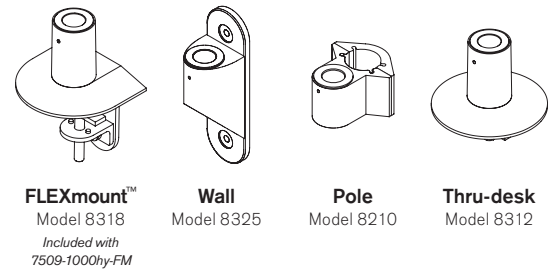

Phone: 800.524.2744 | Fax: 610.253.9521 | E-mail: sales@LCDarms.com | Web: www.LCDarms.com