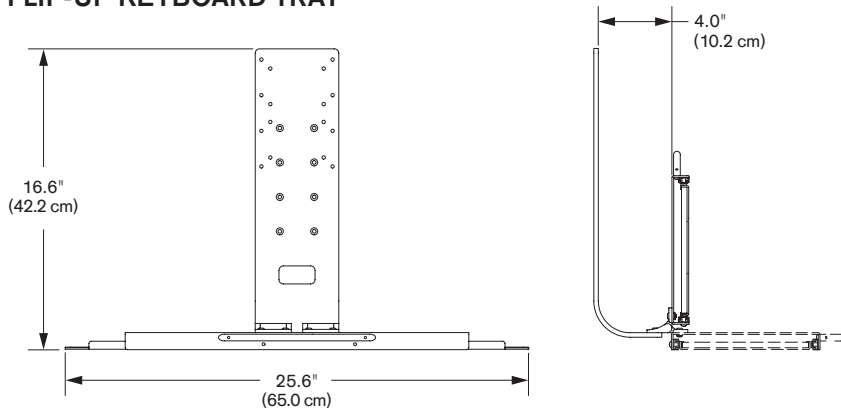

FLIP-UP KEYBOARD TRAY

MOUNTING OPTIONS