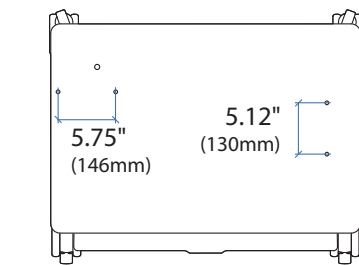

Teachwell Mobile Digital Workspace

Based on your configuration and what accessories you have mounted, the total weight added to the mounted accessories, worksurface, keyboard tray and cable box should be: