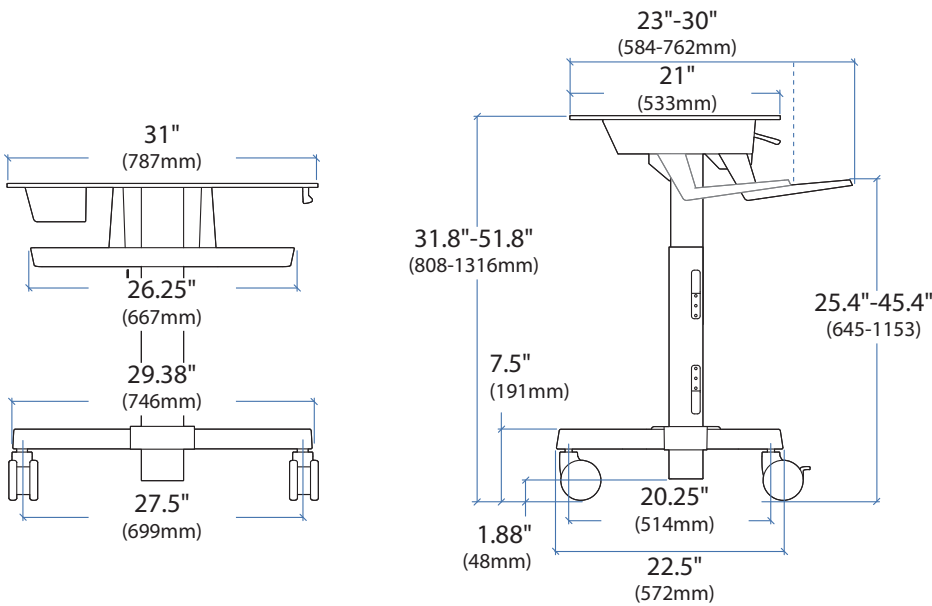

Teachwell Mobile Digital Workspace

Based on your configuration and what accessories you have mounted, the total weight added to the mounted accessories, worksurface, keyboard tray and cable box should be: