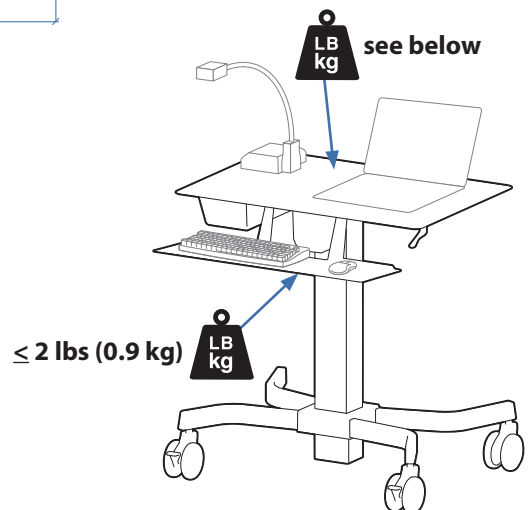

Teachwell Mobile Digital Workspace

Based on your configuration and what accessories you have mounted, the total weight added to the mounted accessories, worksurface, keyboard tray and cable box should be: