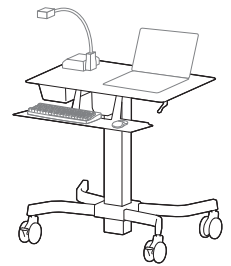

Teachwell Mobile Digital Workspace

Based on your configuration and what accessories you have mounted, the total weight added to the mounted accessories, worksurface, keyboard tray and cable box should be: