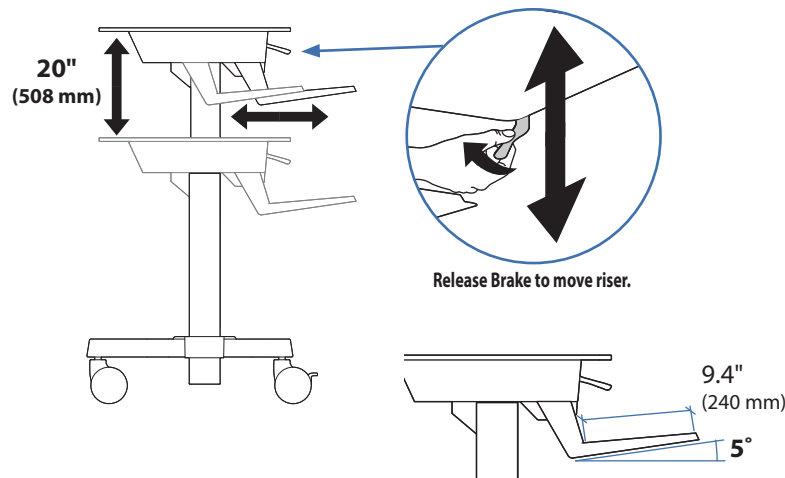

Teachwell Mobile Digital Workspace

Based on your configuration and what accessories you have mounted, the total weight added to the mounted accessories, worksurface, keyboard tray and cable box should be: