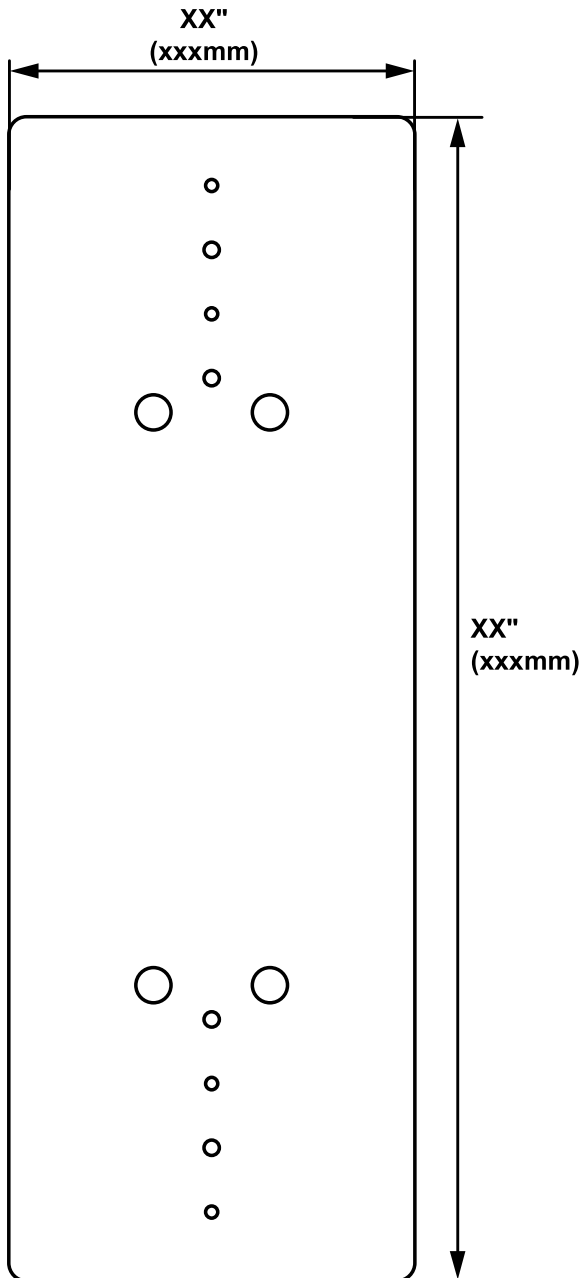

# GCX Track Mount Kit for StyleView™ LiFe Kinnex

© 2020 Ergotron, Inc. rev. 01/10/2020 DIM-GCXTrackMount Content is subject to change without notification

**Americas Sales and  
Corporate Headquarter**

St. Paul, MN USA  
(800) 888-8458  
+1-651-681-7600  
www.ergotron.com  
sales@ergotron.com