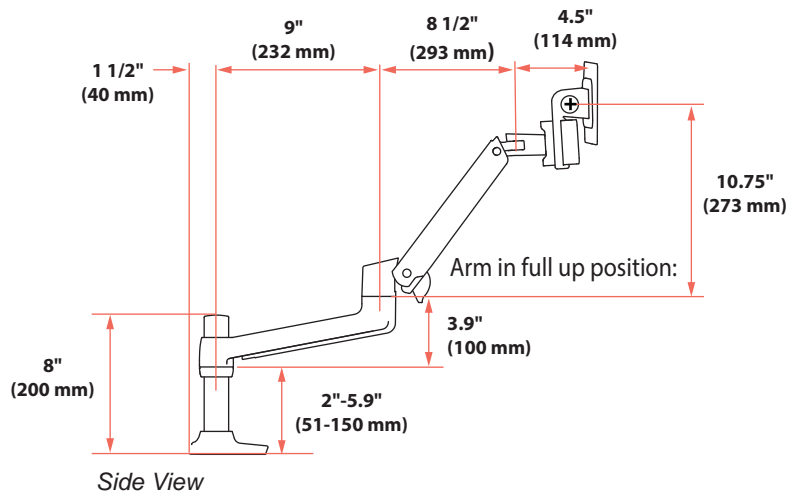

LX Desk Dual Direct Arm

Dimensions

Monitor Mount

Desk Clamp

LX Desk Dual Direct Arm

Dimensions

Max Monitor Size

If your monitor thickness is ≤ 1 3/4" then the maximum monitor width is 25"
If your monitor thickness is between 1 3/4" and 2 1/2" then the maximum monitor width is 24 3/4"

Front View

LX Desk Dual Direct Arm

Range of Motion