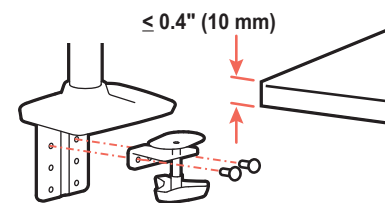

LX Desk Dual Direct Arm

Dimensions

Monitor Mount

Desk Clamp

LX Desk Dual Direct Arm

Dimensions

Max Monitor Size

If your monitor thickness is ≤ 1 3/4" then the maximum monitor width is 25"
If your monitor thickness is between 1 3/4" and 2 1/2" then the maximum monitor width is 24 3/4"

Front View

LX Desk Dual Direct Arm

Range of Motion