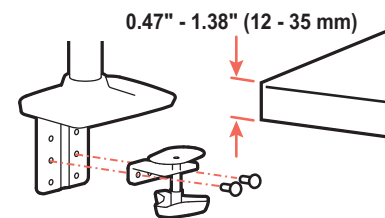

LX Desk Dual Direct Arm

Dimensions

Monitor Mount

Desk Clamp

LX Desk Dual Direct Arm

Dimensions

Max Monitor Size

If your monitor thickness is ≤ 1 3/4" then the maximum monitor width is 25"
If your monitor thickness is between 1 3/4" and 2 1/2" then the maximum monitor width is 24 3/4"

Front View

LX Desk Dual Direct Arm

Range of Motion