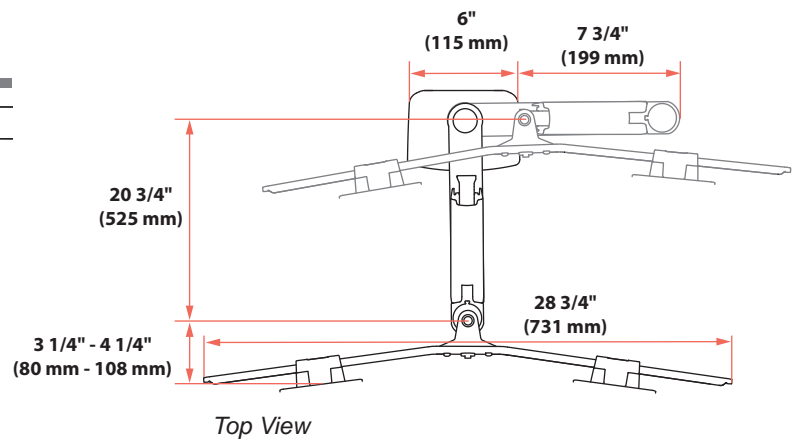

LX Desk Dual Direct Arm

Dimensions

Monitor Mount

Desk Clamp

LX Desk Dual Direct Arm

Dimensions

Max Monitor Size

If your monitor thickness is ≤ 1 3/4" then the maximum monitor width is 25"
If your monitor thickness is between 1 3/4" and 2 1/2" then the maximum monitor width is 24 3/4"

Front View

LX Desk Dual Direct Arm

Range of Motion