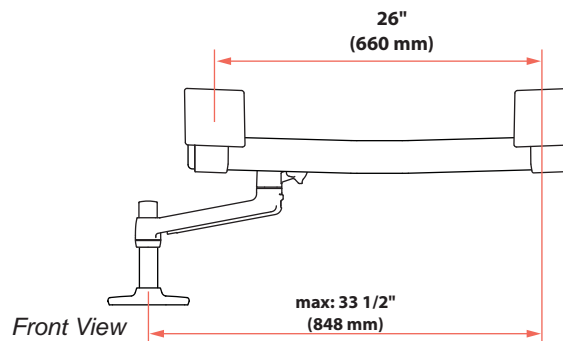

LX Desk Dual Direct Arm

Dimensions

Monitor Mount

Desk Clamp

LX Desk Dual Direct Arm

Dimensions

Max Monitor Size

If your monitor thickness is ≤ 1 3/4" then the maximum monitor width is 25"
If your monitor thickness is between 1 3/4" and 2 1/2" then the maximum monitor width is 24 3/4"

Front View

LX Desk Dual Direct Arm

Range of Motion