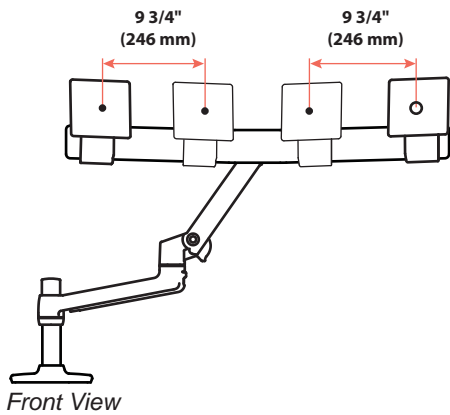

LX Desk Dual Direct Arm

Dimensions

Monitor Mount

Desk Clamp

LX Desk Dual Direct Arm

Dimensions

Max Monitor Size

If your monitor thickness is ≤ 1 3/4" then the maximum monitor width is 25"
If your monitor thickness is between 1 3/4" and 2 1/2" then the maximum monitor width is 24 3/4"

Front View

LX Desk Dual Direct Arm

Range of Motion