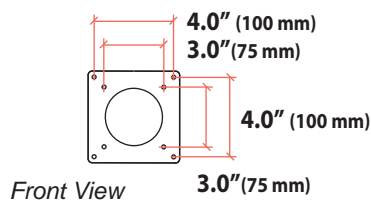

LX Desk Dual Direct Arm

Dimensions

Monitor Mount

Desk Clamp

LX Desk Dual Direct Arm

Dimensions

Max Monitor Size

If your monitor thickness is ≤ 1 3/4" then the maximum monitor width is 25"
If your monitor thickness is between 1 3/4" and 2 1/2" then the maximum monitor width is 24 3/4"

Front View

LX Desk Dual Direct Arm

Range of Motion