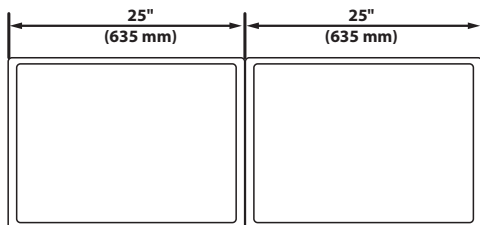

LX Desk Dual Direct Arm

Dimensions

Monitor Mount

Desk Clamp

LX Desk Dual Direct Arm

Dimensions

Max Monitor Size

If your monitor thickness is ≤ 1 3/4" then the maximum monitor width is 25"
If your monitor thickness is between 1 3/4" and 2 1/2" then the maximum monitor width is 24 3/4"

Front View

LX Desk Dual Direct Arm

Range of Motion