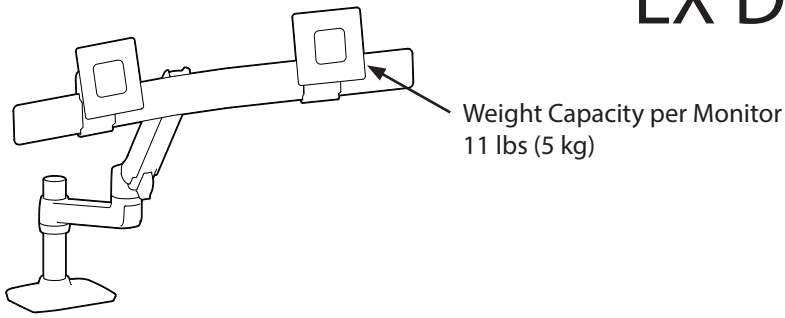

LX Desk Dual Direct Arm

Dimensions

Monitor Mount

Desk Clamp

LX Desk Dual Direct Arm

Dimensions

Max Monitor Size

If your monitor thickness is ≤ 1 3/4" then the maximum monitor width is 25"
If your monitor thickness is between 1 3/4" and 2 1/2" then the maximum monitor width is 24 3/4"

Front View

LX Desk Dual Direct Arm

Range of Motion