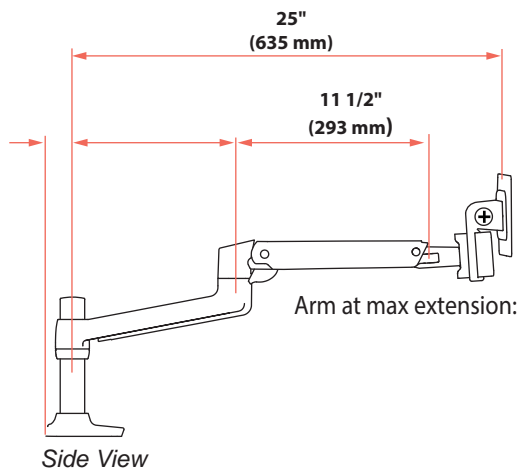

LX Desk Dual Direct Arm

Dimensions

Monitor Mount

Desk Clamp

LX Desk Dual Direct Arm

Dimensions

Max Monitor Size

If your monitor thickness is ≤ 1 3/4" then the maximum monitor width is 25"
If your monitor thickness is between 1 3/4" and 2 1/2" then the maximum monitor width is 24 3/4"

Front View

LX Desk Dual Direct Arm

Range of Motion