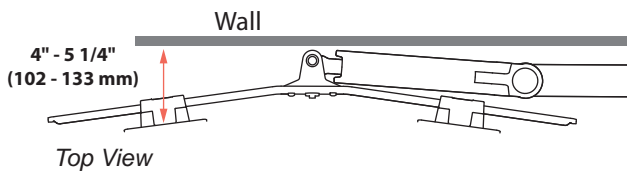

LX Desk Dual Direct Arm

Dimensions

Monitor Mount

Desk Clamp

LX Desk Dual Direct Arm

Dimensions

Max Monitor Size

If your monitor thickness is ≤ 1 3/4" then the maximum monitor width is 25"
If your monitor thickness is between 1 3/4" and 2 1/2" then the maximum monitor width is 24 3/4"

Front View

LX Desk Dual Direct Arm

Range of Motion