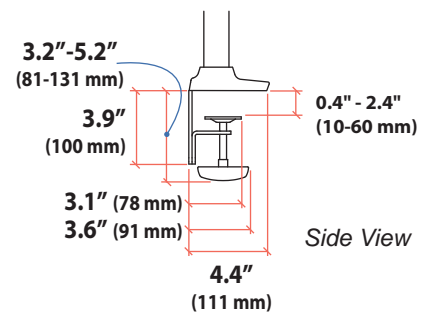

LX Desk Dual Direct Arm

Dimensions

Monitor Mount

Desk Clamp

LX Desk Dual Direct Arm

Dimensions

Max Monitor Size

If your monitor thickness is ≤ 1 3/4" then the maximum monitor width is 25"
If your monitor thickness is between 1 3/4" and 2 1/2" then the maximum monitor width is 24 3/4"

Front View

LX Desk Dual Direct Arm

Range of Motion