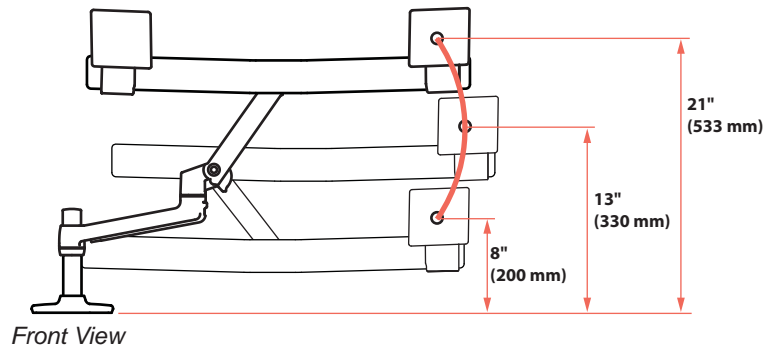

LX Desk Dual Direct Arm

Dimensions

Monitor Mount

Desk Clamp

LX Desk Dual Direct Arm

Dimensions

Max Monitor Size

If your monitor thickness is ≤ 1 3/4" then the maximum monitor width is 25"
If your monitor thickness is between 1 3/4" and 2 1/2" then the maximum monitor width is 24 3/4"

Front View

LX Desk Dual Direct Arm

Range of Motion