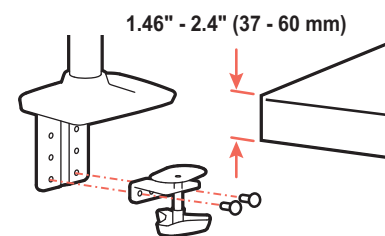

LX Desk Dual Direct Arm

Dimensions

Monitor Mount

Desk Clamp

LX Desk Dual Direct Arm

Dimensions

Max Monitor Size

If your monitor thickness is ≤ 1 3/4" then the maximum monitor width is 25"
If your monitor thickness is between 1 3/4" and 2 1/2" then the maximum monitor width is 24 3/4"

Front View

LX Desk Dual Direct Arm

Range of Motion