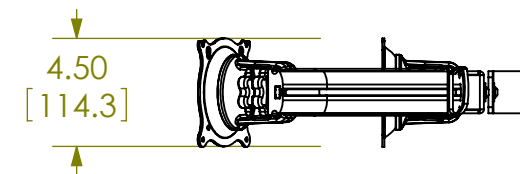

IF SAME SIZE DISPLAY IS USED FOR ALL THREE,  
MAXIMUM HORIZONTAL SCREEN WIDTH OF 25.00" [635.0].

**CHIEF MANUFACTURING INC.**  
MOUNT ORDER NUMBER IS KFA-325  
PHONE: 1-800-582-6480

SHEET SCALE = 1:8

THE INFORMATION AND DESIGNS CONTAINED IN THIS DRAWING ARE CONFIDENTIAL AND THE PROPRIETARY PROPERTY OF CHIEF MFG., INC. NEITHER THIS DESIGN NOR ANY INFORMATION CONTAINED IN THIS DRAWING MAY BE REPRODUCED OR DISCLOSED TO OTHERS WITHOUT THE EXPRESS WRITTEN CONSENT OF CHIEF MFG., INC.