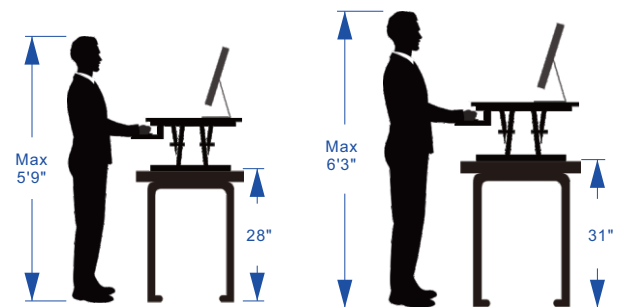

FLEXISPOT

Item No. M7C
Color: Black
Weight capacity: 33 lbs

Dimensions

Applied desks

Standard desk

L-shaped desk

Fits most people's height

Applied monitor size

Support one screen up to 42"