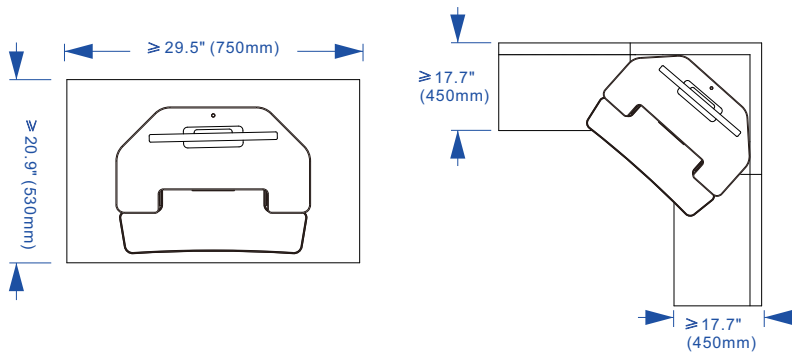

FLEXISPOT

Item No. M7C
Color: Black
Weight capacity: 33 lbs

Dimensions

Applied desks

Standard desk

L-shaped desk

Fits most people's height

Applied monitor size

Support one screen up to 42"