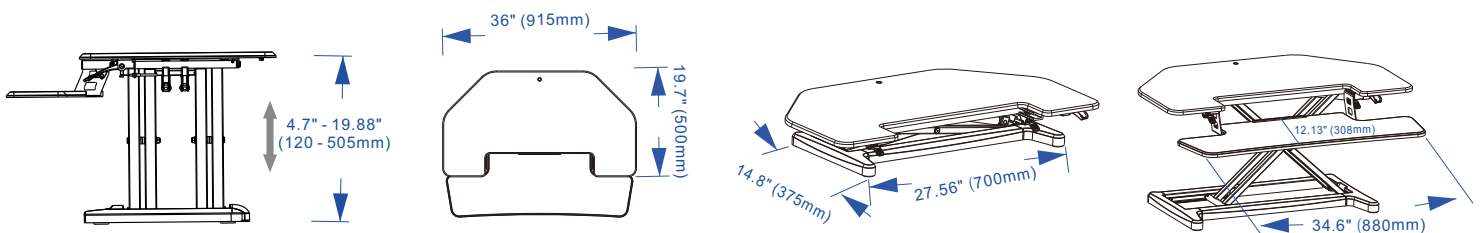

FLEXISPOT

Item No. M7C
Color: Black
Weight capacity: 33 lbs

Dimensions

Applied desks

Standard desk

L-shaped desk

Fits most people's height

Applied monitor size

Support one screen up to 42"