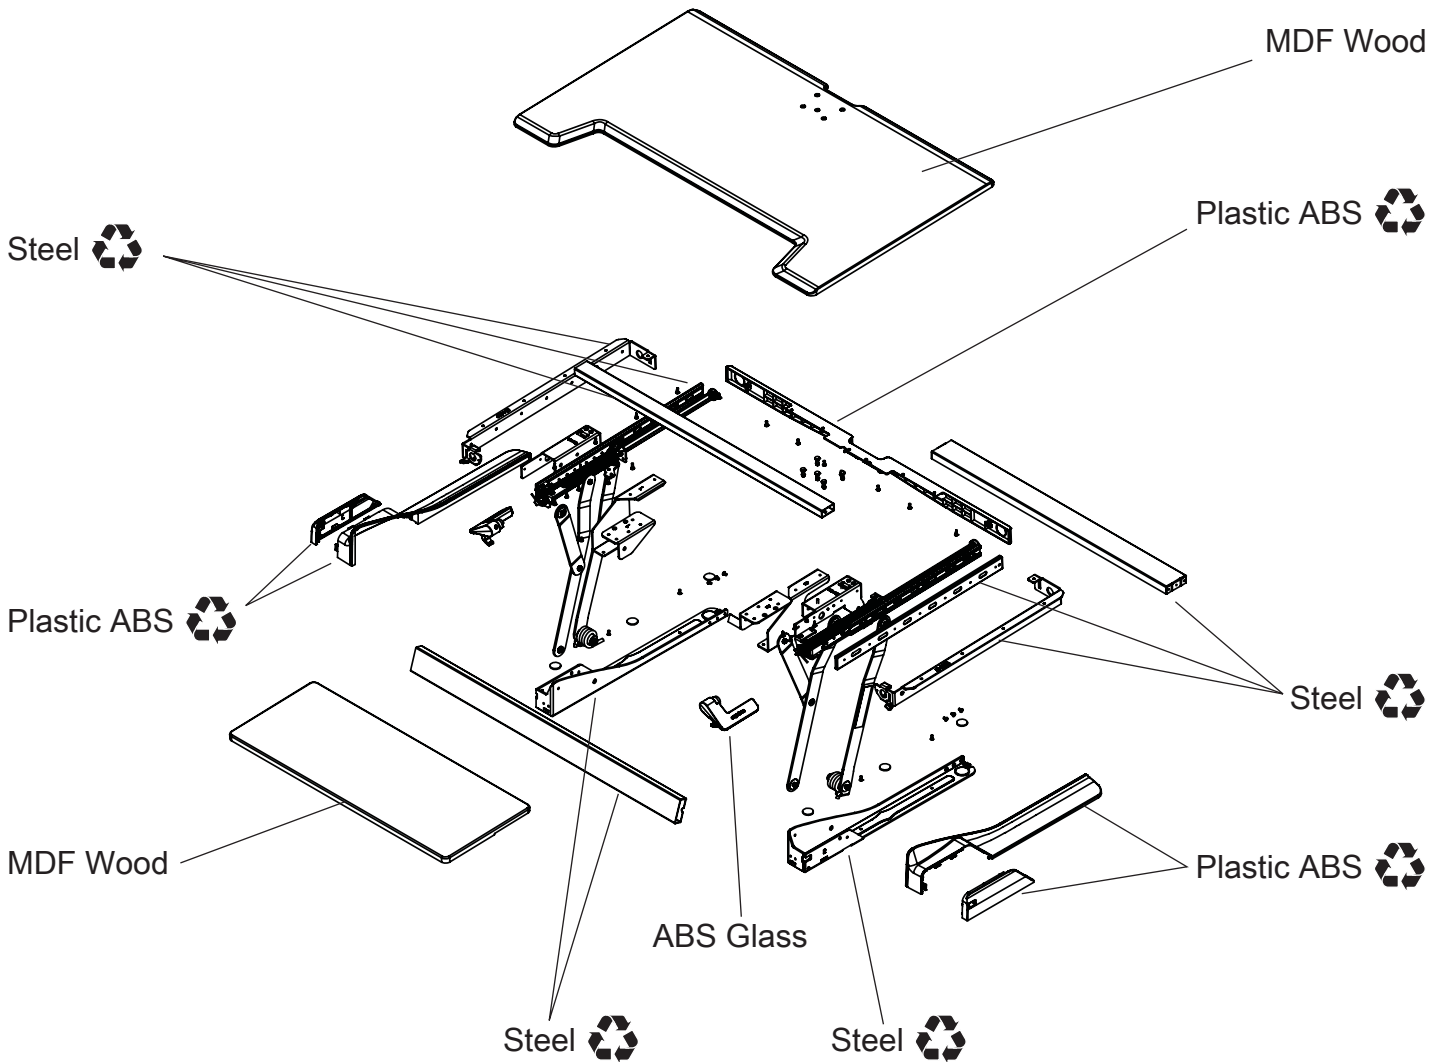

WorkFit-T Family

33-397, 33-406, 33-418, 33-444,
33-447, 33-468, 33-467

20 minute Disassembly
Tools Needed:

See website for more recycling information: www.ergotron.com/en-us/company/environmentally-responsible