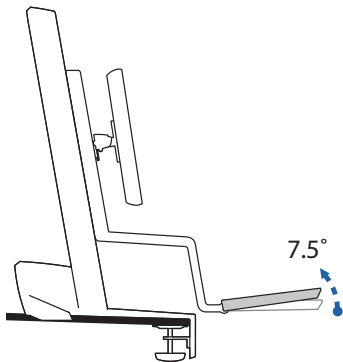

APAC Sale

Tokyo, Japan
 www.ergotron.com
 apaccustomerservice@ergotron.com

Worldwide OEM Sales

www.ergotron.com
 info.oem@ergotron.com

Range of Motion

Portrait/Landscape rotation stop screw can be installed for 0° rotation.