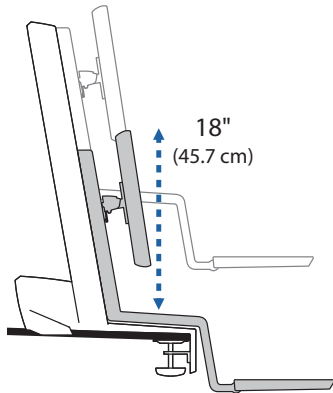

APAC Sale

Tokyo, Japan
 www.ergotron.com
 apaccustomerservice@ergotron.com

Worldwide OEM Sales

www.ergotron.com
 info.oem@ergotron.com

Range of Motion

Portrait/Landscape rotation stop screw can be installed for 0° rotation.

Weight Capacity

© 2014 Ergotron, Inc. rev. 12/12/2018 DIM-WFSLD Content is subject to change without notification

Americas Sales and Corporate Headquarters

St. Paul, MN USA
 (800) 888-8458
 +1-651-681-7600
 www.ergotron.com
 sales@ergotron.com