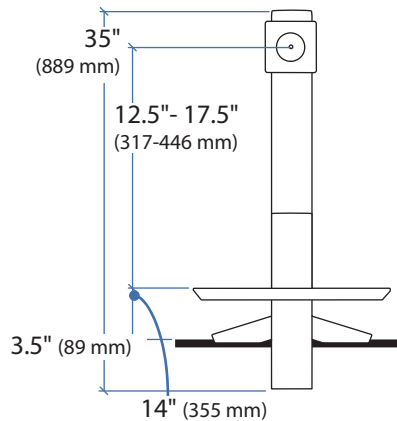

Americas Sales and Corporate Headquarters

St. Paul, MN USA
(800) 888-8458
+1-651-681-7600
www.ergotron.com
sales@ergotron.com

EMEA Sales

Amersfoort, The Netherlands
+31 33 45 45 600
www.ergotron.com
info.eu@ergotron.com

APAC Sale

Tokyo, Japan
www.ergotron.com
apaccustomerservice@ergotron.com

Worldwide OEM Sales

www.ergotron.com
info.oem@ergotron.com