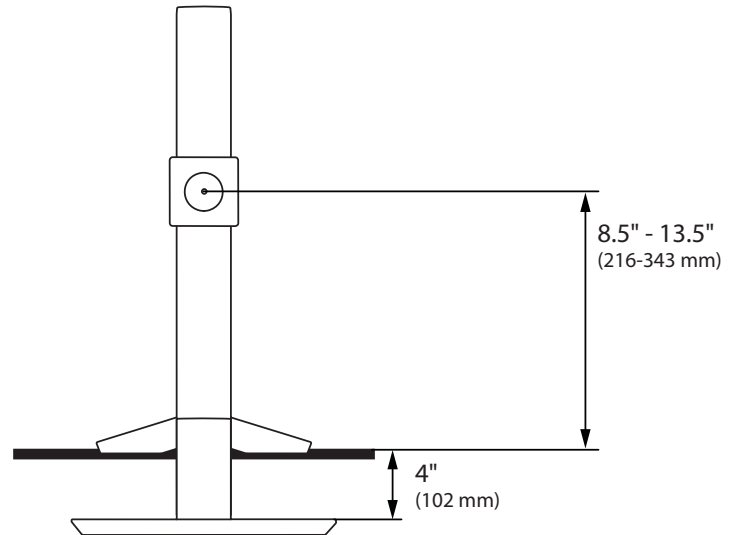

Dimensions

Americas Sales and Corporate Headquarters

St. Paul, MN USA
(800) 888-8458
+1-651-681-7600
www.ergotron.com
sales@ergotron.com

EMEA Sales

Amersfoort, The Netherlands
+31 33 45 45 600
www.ergotron.com
info.eu@ergotron.com

APAC Sale

Tokyo, Japan
www.ergotron.com
apaccustomerservice@ergotron.com

Worldwide OEM Sales

www.ergotron.com
info.oem@ergotron.com