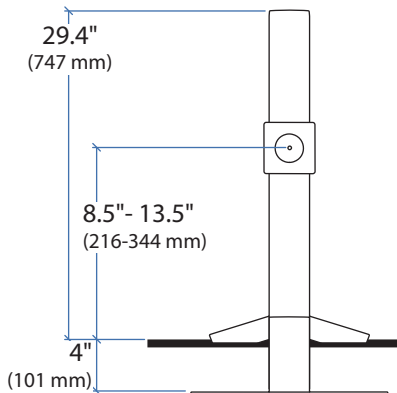

Americas Sales and Corporate Headquarters

St. Paul, MN USA
(800) 888-8458
+1-651-681-7600
www.ergotron.com
sales@ergotron.com

EMEA Sales

Amersfoort, The Netherlands
+31 33 45 45 600
www.ergotron.com
info.eu@ergotron.com

APAC Sale

Tokyo, Japan
www.ergotron.com
apaccustomerservice@ergotron.com

Worldwide OEM Sales

www.ergotron.com
info.oem@ergotron.com