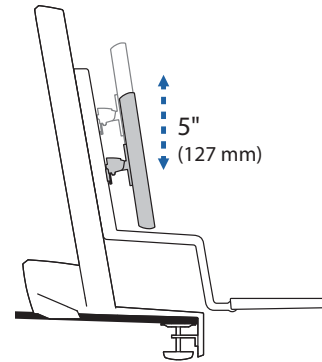

APAC Sale

Tokyo, Japan
 www.ergotron.com
 apaccustomerservice@ergotron.com

Worldwide OEM Sales

www.ergotron.com
 info.oem@ergotron.com

Range of Motion

Portrait/Landscape rotation stop screw can be installed for 0° rotation.