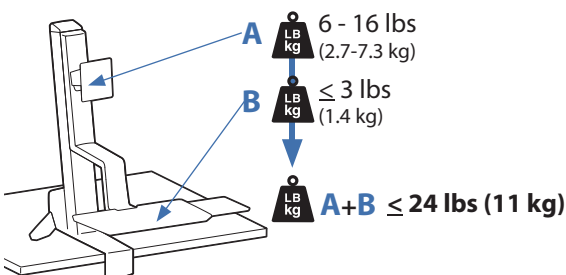

APAC Sale

Tokyo, Japan
 www.ergotron.com
 apaccustomerservice@ergotron.com

Worldwide OEM Sales

www.ergotron.com
 info.oem@ergotron.com

Range of Motion

Portrait/Landscape rotation stop screw can be installed for 0° rotation.

Weight Capacity

© 2014 Ergotron, Inc. rev. 12/12/2018 DIM-WFSLD Content is subject to change without notification

Americas Sales and Corporate Headquarters

St. Paul, MN USA
 (800) 888-8458
 +1-651-681-7600
 www.ergotron.com
 sales@ergotron.com