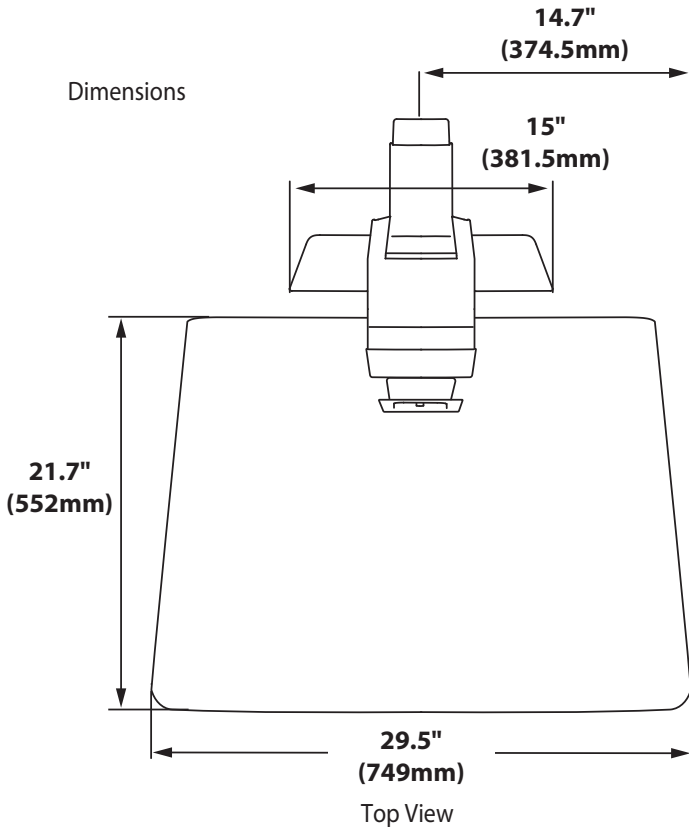

© 2015 Ergotron, Inc. rev. 12/12/2018 DIM-WFSR Content is subject to change without notification

Americas Sales and Corporate Headquarters

St. Paul, MN USA
(800) 888-8458
+1-651-681-7600
www.ergotron.com
sales@ergotron.com

EMEA Sales

Amersfoort, The Netherlands
+31 33 45 45 600
www.ergotron.com
info.eu@ergotron.com

APAC Sales

Tokyo, Japan
www.ergotron.com
japansupport@ergotron.com

Worldwide OEM Sales

www.ergotron.com
info.oem@ergotron.com