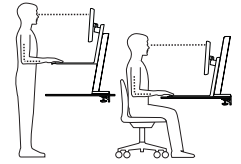

© 2015 Ergotron, Inc. rev. 12/12/2018 DIM-WFSR Content is subject to change without notification

Americas Sales and Corporate Headquarters

St. Paul, MN USA
(800) 888-8458
+1-651-681-7600
www.ergotron.com
sales@ergotron.com

EMEA Sales

Amersfoort, The Netherlands
+31 33 45 45 600
www.ergotron.com
info.eu@ergotron.com

APAC Sales

Tokyo, Japan
www.ergotron.com
japansupport@ergotron.com

Worldwide OEM Sales

www.ergotron.com
info.oem@ergotron.com