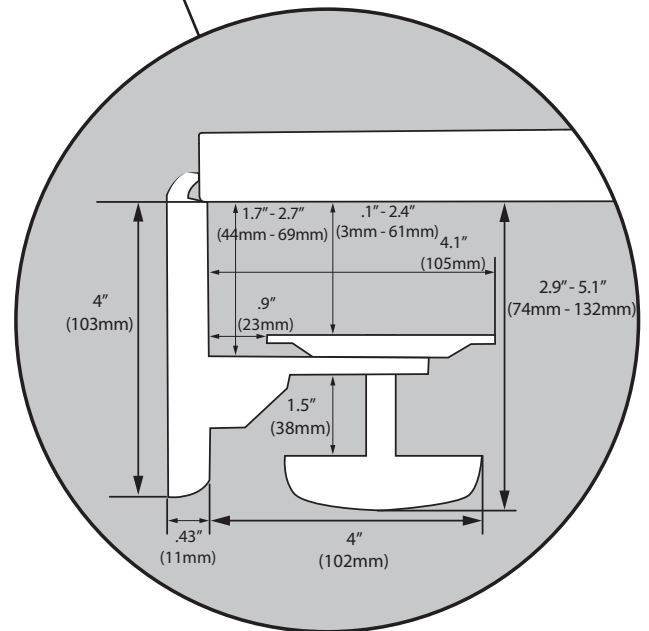

© 2015 Ergotron, Inc. rev. 12/12/2018 DIM-WFSR Content is subject to change without notification

Americas Sales and Corporate Headquarters

St. Paul, MN USA
(800) 888-8458
+1-651-681-7600
www.ergotron.com
sales@ergotron.com

EMEA Sales

Amersfoort, The Netherlands
+31 33 45 45 600
www.ergotron.com
info.eu@ergotron.com

APAC Sales

Tokyo, Japan
www.ergotron.com
japansupport@ergotron.com

Worldwide OEM Sales

www.ergotron.com
info.oem@ergotron.com