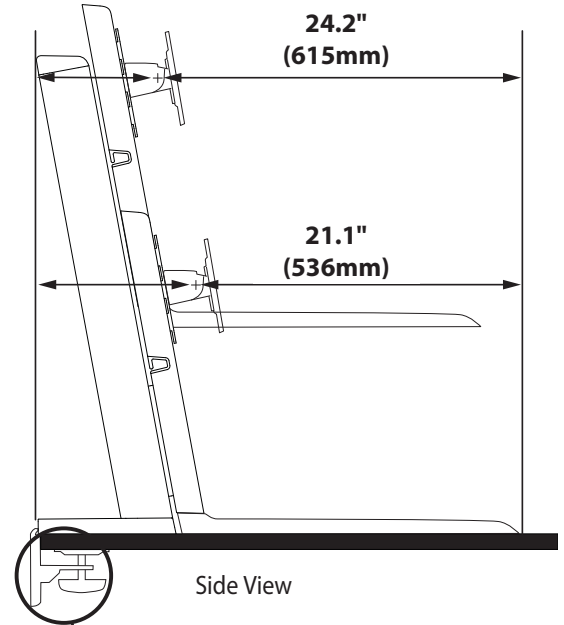

© 2015 Ergotron, Inc. rev. 12/12/2018 DIM-WFSR Content is subject to change without notification

Americas Sales and Corporate Headquarters

St. Paul, MN USA
(800) 888-8458
+1-651-681-7600
www.ergotron.com
sales@ergotron.com

EMEA Sales

Amersfoort, The Netherlands
+31 33 45 45 600
www.ergotron.com
info.eu@ergotron.com

APAC Sales

Tokyo, Japan
www.ergotron.com
japansupport@ergotron.com

Worldwide OEM Sales

www.ergotron.com
info.oem@ergotron.com