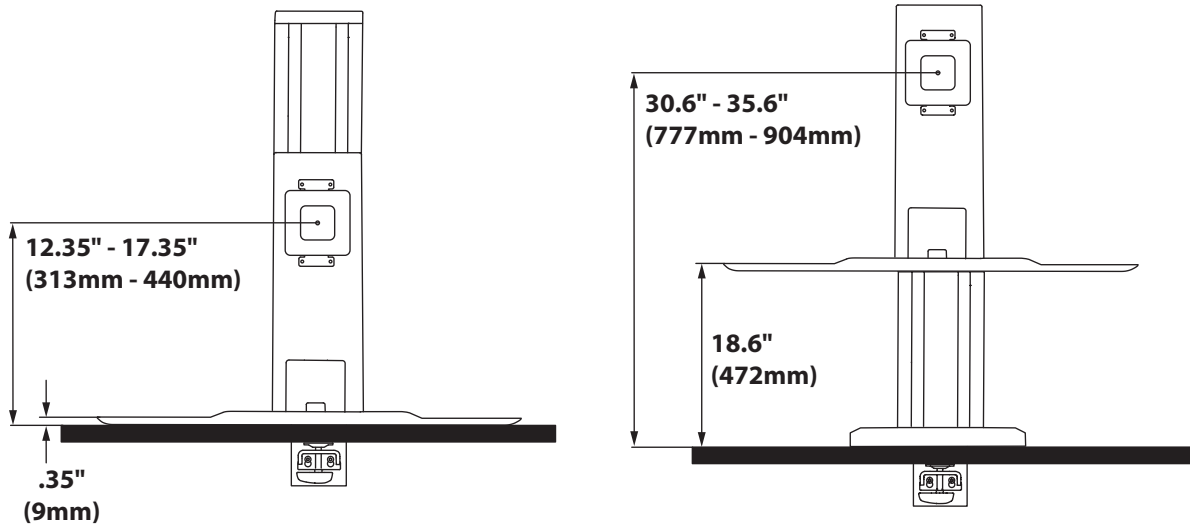

Dimensions

© 2015 Ergotron, Inc. rev. 12/12/2018 DIM-WFSR Content is subject to change without notification

Americas Sales and Corporate Headquarters

St. Paul, MN USA
(800) 888-8458
+1-651-681-7600
www.ergotron.com
sales@ergotron.com