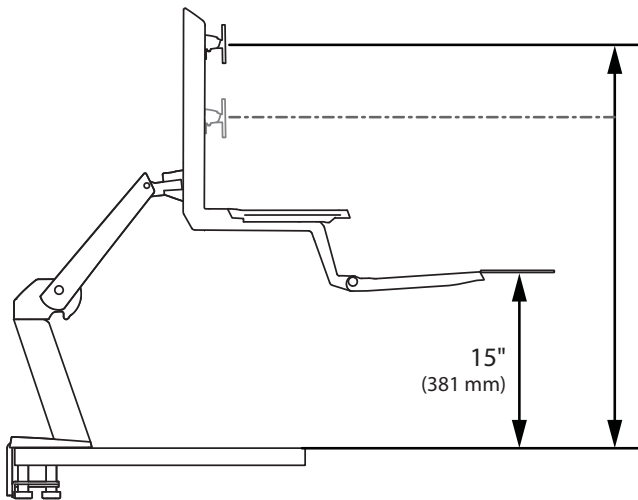

WorkFit™-A Single LCD Mount , HD

Dimensions

© 2012 Ergotron, Inc. rev. 12/13/2018 DIM-WFADDHD Content is subject to change without notification

**Americas Sales and
Corporate Headquarters**

St. Paul, MN USA
(800) 888-8458
+1-651-681-7600
www.ergotron.com
sales@ergotron.com

WorkFit™-A Single LCD Mount, HD

Dimensions

Desk Thickness:
0.78"-2.56" (20-65mm)

© 2012 Ergotron, Inc. rev. 12/13/2018 DIM-WFADDHD Content is subject to change without notification

Americas Sales and Corporate Headquarters