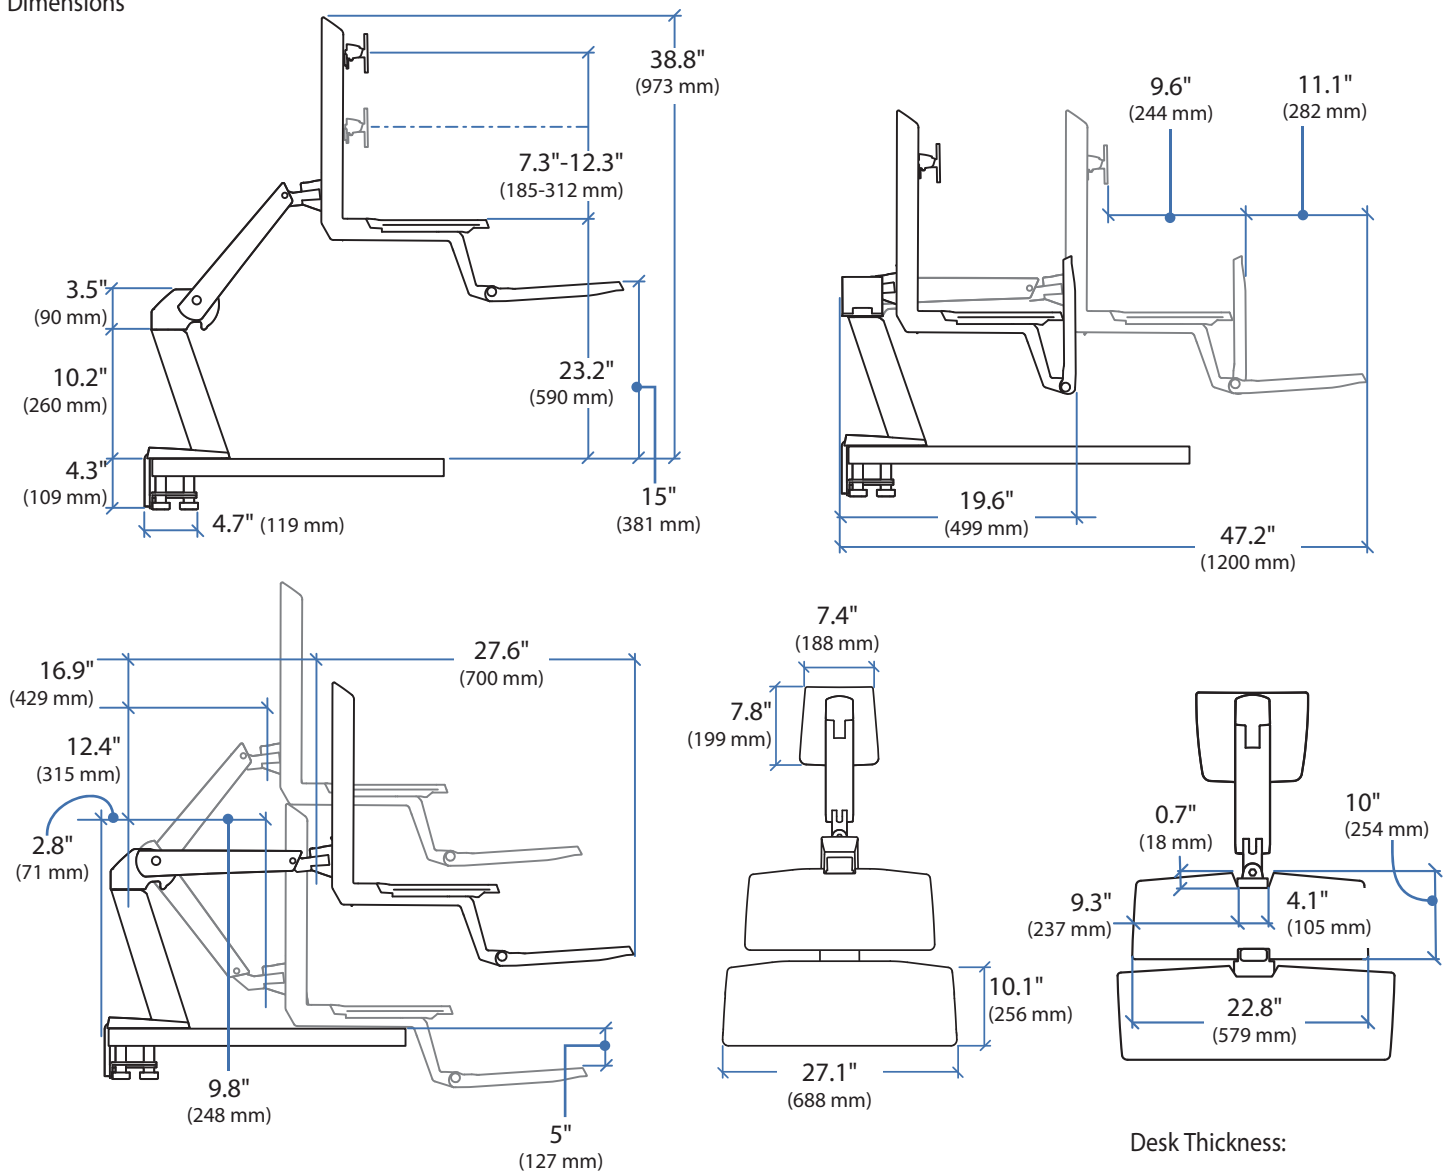

WorkFit™-A Single LCD Mount, HD

Dimensions

Desk Thickness:
0.78"-2.56" (20-65mm)

© 2012 Ergotron, Inc. rev. 12/13/2018 DIM-WFADDHD Content is subject to change without notification

Americas Sales and Corporate Headquarters

Worldwide OEM Sales

www.ergotron.com
info.oem@ergotron.com

WorkFit™-A Single LCD Mount , HD

Range of Motion

Weight Capacity

© 2012 Ergotron, Inc. rev. 12/13/2018 DIM-WFADDHD Content is subject to change without notification