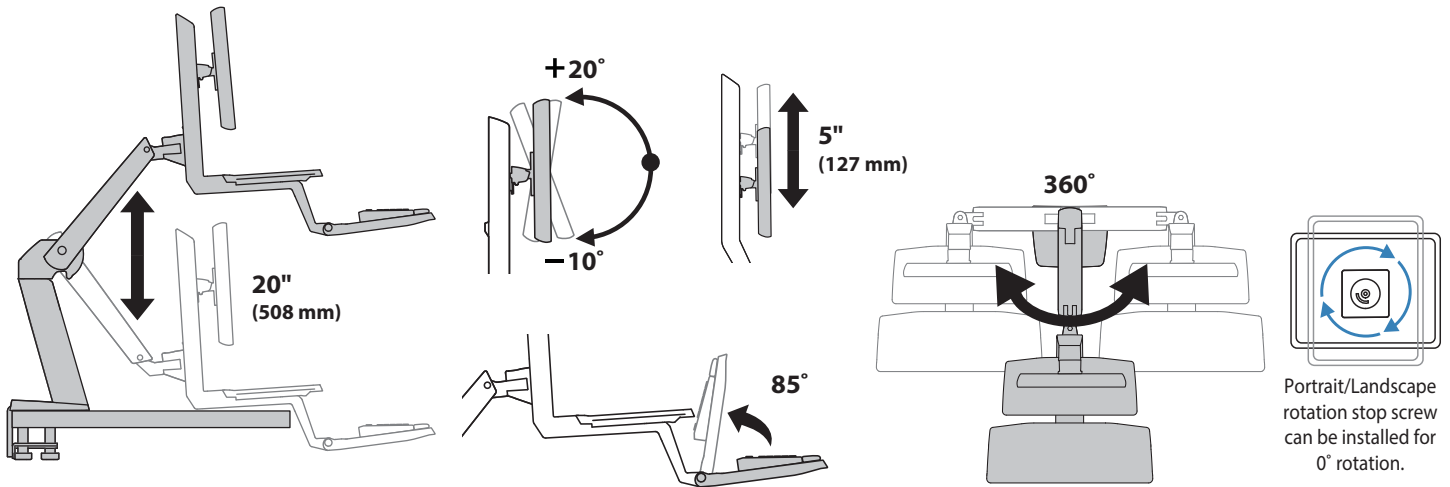

WorkFit™-A Single LCD Mount, HD

Dimensions

Desk Thickness:
0.78"-2.56" (20-65mm)

© 2012 Ergotron, Inc. rev. 12/13/2018 DIM-WFADDHD Content is subject to change without notification

Americas Sales and Corporate Headquarters

Worldwide OEM Sales

www.ergotron.com
info.oem@ergotron.com

WorkFit™-A Single LCD Mount , HD

Range of Motion

Weight Capacity

© 2012 Ergotron, Inc. rev. 12/13/2018 DIM-WFADDHD Content is subject to change without notification