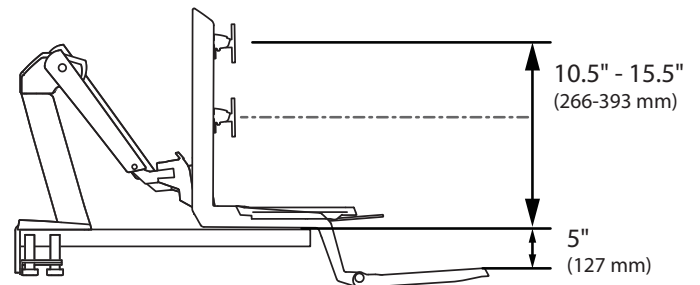

WorkFit™-A Single LCD Mount , HD

Dimensions

© 2012 Ergotron, Inc. rev. 12/13/2018 DIM-WFADDHD Content is subject to change without notification

**Americas Sales and
Corporate Headquarters**

St. Paul, MN USA
(800) 888-8458
+1-651-681-7600
www.ergotron.com
sales@ergotron.com

WorkFit™-A Single LCD Mount, HD

Dimensions

Desk Thickness:
0.78"-2.56" (20-65mm)

© 2012 Ergotron, Inc. rev. 12/13/2018 DIM-WFADDHD Content is subject to change without notification

Americas Sales and Corporate Headquarters