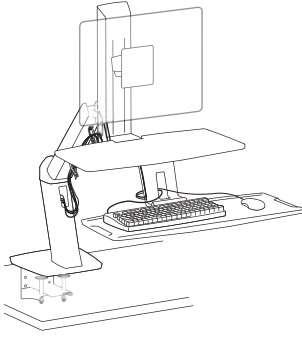

WorkFit™-A Single LCD Mount , HD

Dimensions

© 2012 Ergotron, Inc. rev. 12/13/2018 DIM-WFADDHD Content is subject to change without notification

**Americas Sales and
Corporate Headquarters**

St. Paul, MN USA
(800) 888-8458
+1-651-681-7600
www.ergotron.com
sales@ergotron.com

WorkFit™-A Single LCD Mount, HD

Dimensions

Desk Thickness:
0.78"-2.56" (20-65mm)

© 2012 Ergotron, Inc. rev. 12/13/2018 DIM-WFADDHD Content is subject to change without notification

Americas Sales and Corporate Headquarters