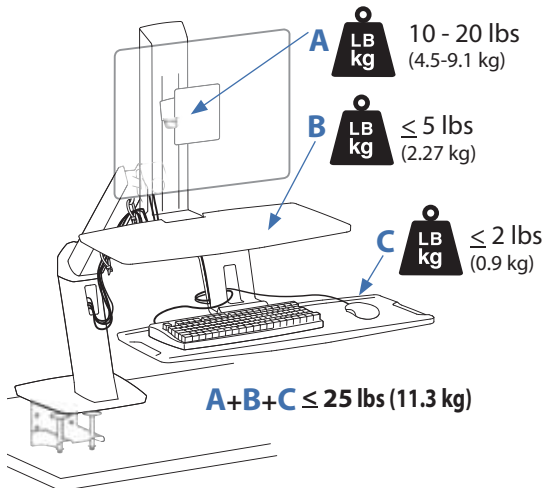

WorkFit™-A Single LCD Mount, HD

Dimensions

Desk Thickness:
0.78"-2.56" (20-65mm)

© 2012 Ergotron, Inc. rev. 12/13/2018 DIM-WFADDHD Content is subject to change without notification

Americas Sales and Corporate Headquarters

Worldwide OEM Sales

www.ergotron.com
info.oem@ergotron.com

WorkFit™-A Single LCD Mount , HD

Range of Motion

Weight Capacity

© 2012 Ergotron, Inc. rev. 12/13/2018 DIM-WFADDHD Content is subject to change without notification