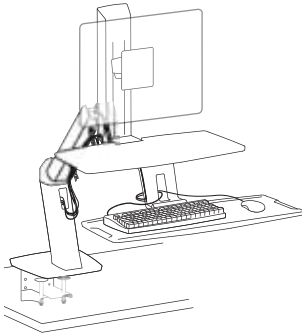

WorkFit™-A Single LCD Mount , HD

Range of Motion