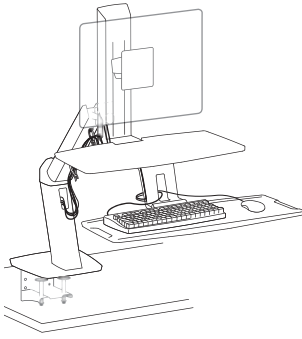

WorkFit™-A Single LCD Mount, HD

Dimensions

Desk Thickness:
0.78"-2.56" (20-65mm)

© 2012 Ergotron, Inc. rev. 12/13/2018 DIM-WFADDHD Content is subject to change without notification

Americas Sales and Corporate Headquarters