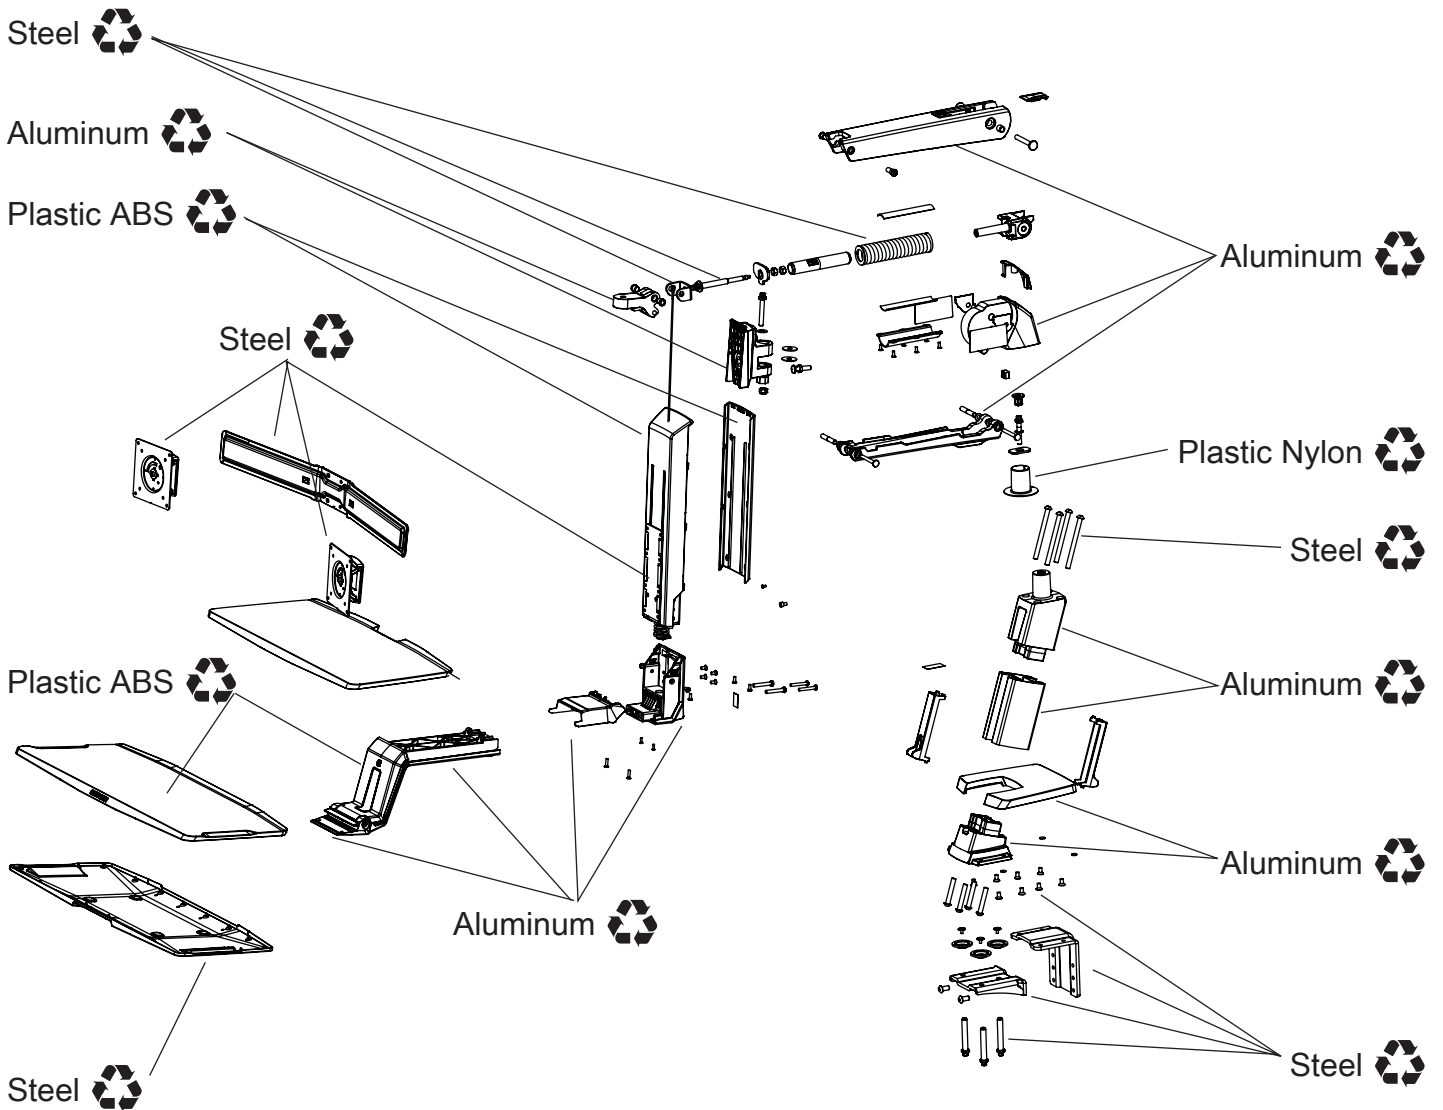

WorkFit-A Family
24-312, 24-316, 24-317,
24-390, 24-391, 24-392

20 minute Disassembly
Tools Needed:

See website for more recycling information: www.ergotron.com/en-us/company/environmentally-responsible