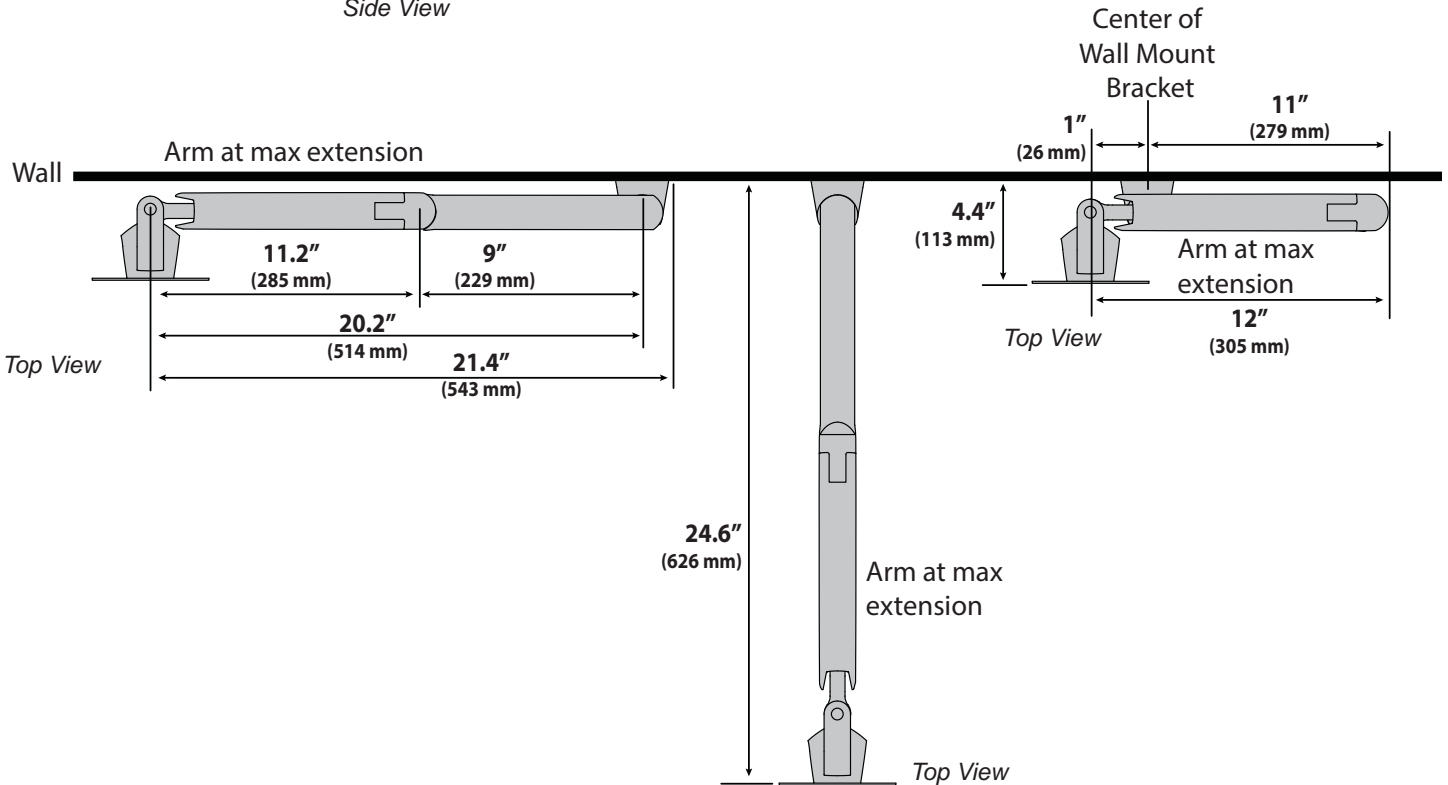

APAC Sales

Tokyo, Japan
 www.ergotron.com
 japansupport@ergotron.com

Worldwide OEM Sales

www.ergotron.com
 info.oem@ergotron.com

MXV Wall Mount Monitor Arm

Dimensions

Arm in full up position: **21.7"** (552 mm)
 Arm at max extension: **24.6"** (626 mm)
 Arm in full down position: **22.1"** (561 mm)

Arm in full up position: **8.4"** (214 mm)
 Arm at max extension: **11.2"** (285 mm)
 Arm in full down position: **8.8"** (223 mm)

Side View

© 2017 Ergotron, Inc. rev. 12/17/2018 DIM-MXVwall Content is subject to change without notification

Monitor depth greater than 2.5" (64 mm) may diminish capacity.
 Call Ergotron for more information.

Range of Motion

Portrait/Landscape Rotation.

Americas Sales and Corporate Headquarters

St. Paul, MN USA
 (800) 888-8458
 +1-651-681-7600
 www.ergotron.com
 sales@ergotron.com