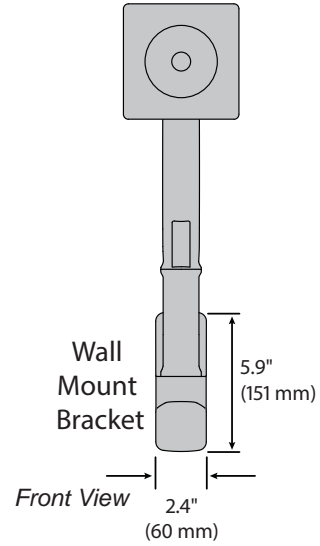

MXV Wall Mount Monitor Arm

Dimensions

Front view with arm pushed back against the wall.

Monitor Interface Bracket

© 2017 Ergotron, Inc. rev. 12/17/2018 DIM-MXVwall Content is subject to change without notification

APAC Sales

Tokyo, Japan
 www.ergotron.com
 japansupport@ergotron.com

Worldwide OEM Sales

www.ergotron.com
 info.oem@ergotron.com

MXV Wall Mount Monitor Arm

Dimensions

Arm in full up position: **21.7"** (552 mm)
 Arm at max extension: **24.6"** (626 mm)
 Arm in full down position: **22.1"** (561 mm)

Arm in full up position: **8.4"** (214 mm)
 Arm at max extension: **11.2"** (285 mm)
 Arm in full down position: **8.8"** (223 mm)

Side View

© 2017 Ergotron, Inc. rev. 12/17/2018 DIM-MXVwall Content is subject to change without notification