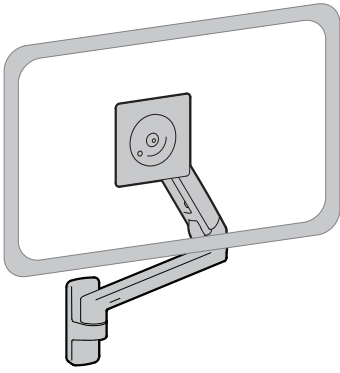

MXV Wall Mount Monitor Arm

Dimensions

Front view with arm pushed back against the wall.

Monitor Interface Bracket

© 2017 Ergotron, Inc. rev. 12/17/2018 DIM-MXVwall Content is subject to change without notification

APAC Sales

Tokyo, Japan
 www.ergotron.com
 japansupport@ergotron.com

Worldwide OEM Sales

www.ergotron.com
 info.oem@ergotron.com

MXV Wall Mount Monitor Arm

Dimensions

Arm in full up position: **21.7"** (552 mm)
 Arm at max extension: **24.6"** (626 mm)
 Arm in full down position: **22.1"** (561 mm)

Arm in full up position: **8.4"** (214 mm)
 Arm at max extension: **11.2"** (285 mm)
 Arm in full down position: **8.8"** (223 mm)

Side View

© 2017 Ergotron, Inc. rev. 12/17/2018 DIM-MXVwall Content is subject to change without notification