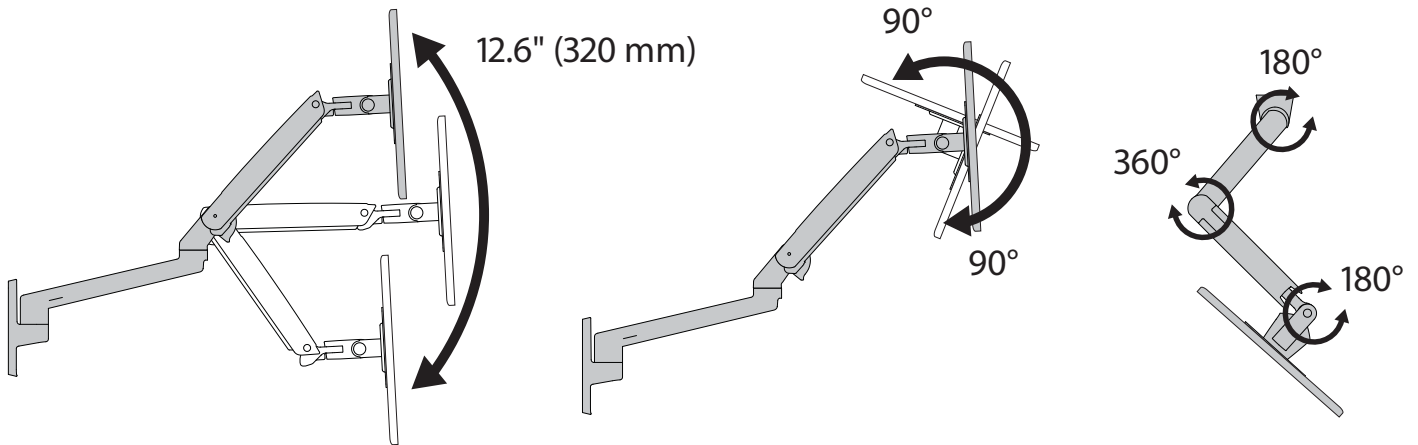

Arm in full up position: **8.4"** (214 mm)
 Arm at max extension: **11.2"** (285 mm)
 Arm in full down position: **8.8"** (223 mm)

Side View

© 2017 Ergotron, Inc. rev. 12/17/2018 DIM-MXVwall Content is subject to change without notification

APAC Sales

Tokyo, Japan
 www.ergotron.com
 japansupport@ergotron.com

Worldwide OEM Sales

www.ergotron.com
 info.oem@ergotron.com

MXV Wall Mount Monitor Arm

Weight Capacity
7 lbs (3.2 kg) - 20 lbs. (9.1 kg)

Monitor depth greater than 2.5" (64 mm) may diminish capacity.
 Call Ergotron for more information.

Range of Motion

Portrait/Landscape Rotation.

Americas Sales and Corporate Headquarters

St. Paul, MN USA
 (800) 888-8458
 +1-651-681-7600
 www.ergotron.com
 sales@ergotron.com