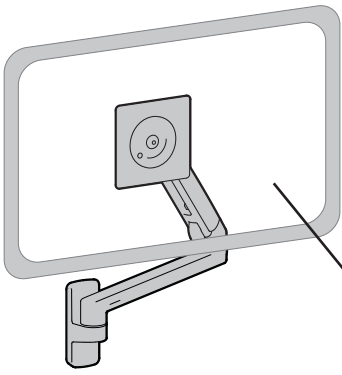

APAC Sales

Tokyo, Japan
 www.ergotron.com
 japansupport@ergotron.com

Worldwide OEM Sales

www.ergotron.com
 info.oem@ergotron.com

MXV Wall Mount Monitor Arm

Weight Capacity
7 lbs (3.2 kg) - 20 lbs. (9.1 kg)

Monitor depth greater than 2.5" (64 mm) may diminish capacity.
 Call Ergotron for more information.

Range of Motion

Portrait/Landscape Rotation.

Americas Sales and Corporate Headquarters

St. Paul, MN USA
 (800) 888-8458
 +1-651-681-7600
 www.ergotron.com
 sales@ergotron.com