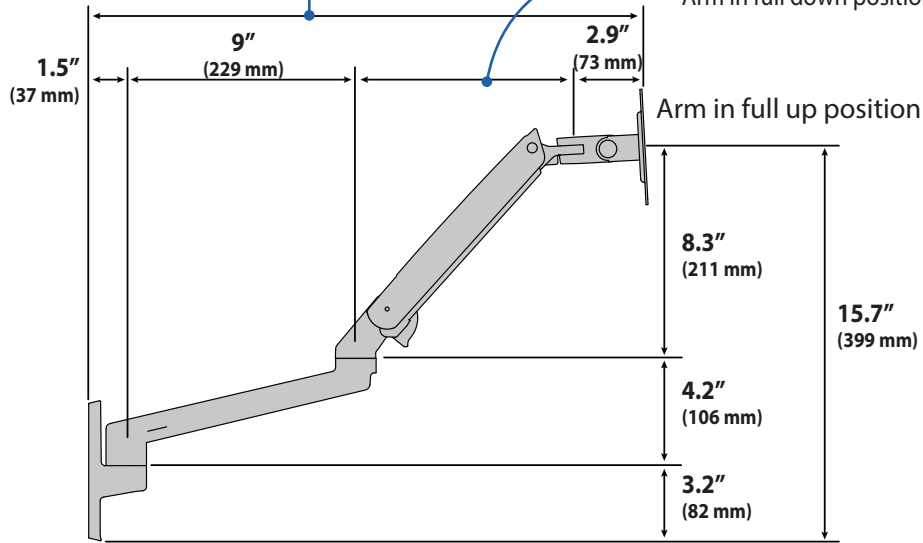

MXV Wall Mount Monitor Arm

Dimensions

Front view with arm pushed back against the wall.

Monitor Interface Bracket

© 2017 Ergotron, Inc. rev. 12/17/2018 DIM-MXVwall Content is subject to change without notification

APAC Sales

Tokyo, Japan
 www.ergotron.com
 japansupport@ergotron.com

Worldwide OEM Sales

www.ergotron.com
 info.oem@ergotron.com

MXV Wall Mount Monitor Arm

Dimensions

Arm in full up position: **21.7"** (552 mm)
 Arm at max extension: **24.6"** (626 mm)
 Arm in full down position: **22.1"** (561 mm)

Arm in full up position: **8.4"** (214 mm)
 Arm at max extension: **11.2"** (285 mm)
 Arm in full down position: **8.8"** (223 mm)

Side View

© 2017 Ergotron, Inc. rev. 12/17/2018 DIM-MXVwall Content is subject to change without notification