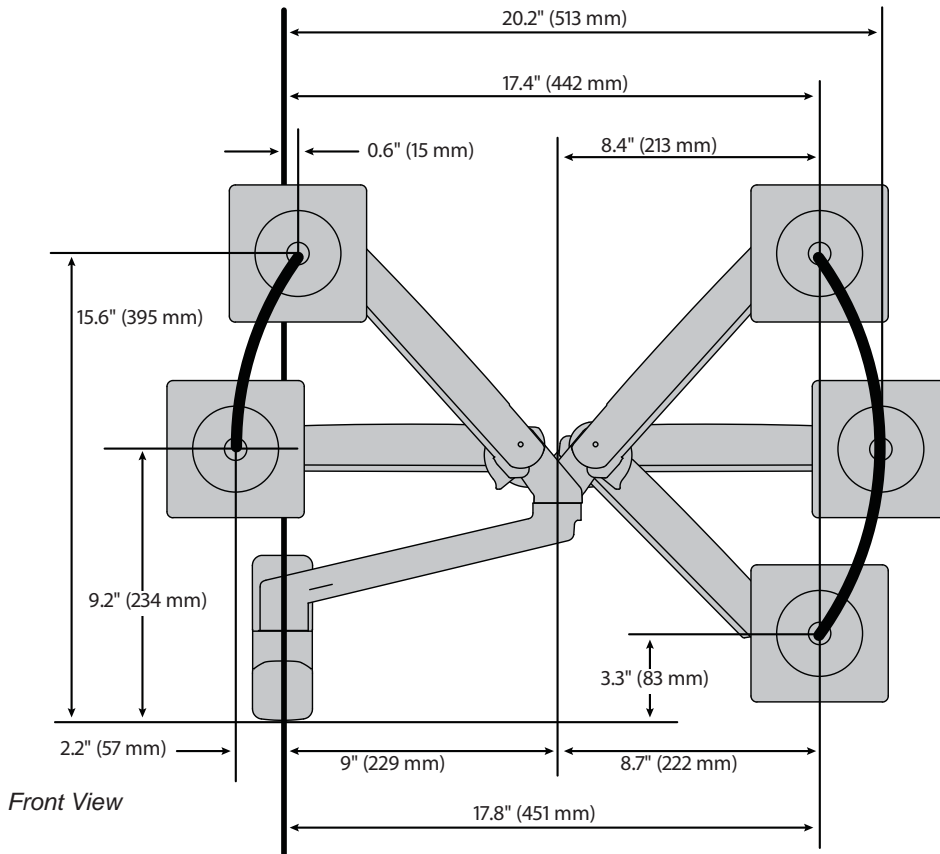

MXV Wall Mount Monitor Arm

Dimensions

Front view with arm pushed back against the wall.

Monitor Interface Bracket

© 2017 Ergotron, Inc. rev. 12/17/2018 DIM-MXVwall Content is subject to change without notification

APAC Sales

Tokyo, Japan
 www.ergotron.com
 japansupport@ergotron.com

Worldwide OEM Sales

www.ergotron.com
 info.oem@ergotron.com

MXV Wall Mount Monitor Arm

Dimensions

Arm in full up position: **21.7"** (552 mm)
 Arm at max extension: **24.6"** (626 mm)
 Arm in full down position: **22.1"** (561 mm)

Arm in full up position: **8.4"** (214 mm)
 Arm at max extension: **11.2"** (285 mm)
 Arm in full down position: **8.8"** (223 mm)

Side View

© 2017 Ergotron, Inc. rev. 12/17/2018 DIM-MXVwall Content is subject to change without notification

APAC Sales

Tokyo, Japan
 www.ergotron.com
 japansupport@ergotron.com

Worldwide OEM Sales

www.ergotron.com
 info.oem@ergotron.com

MXV Wall Mount Monitor Arm

Weight Capacity
7 lbs (3.2 kg) - 20 lbs. (9.1 kg)