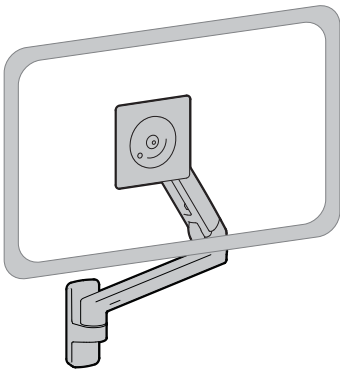

MXV Wall Mount Monitor Arm

Dimensions

Front view with arm pushed back against the wall.

Monitor Interface Bracket

© 2017 Ergotron, Inc. rev. 12/17/2018 DIM-MXVwall Content is subject to change without notification

APAC Sales

Tokyo, Japan
 www.ergotron.com
 japansupport@ergotron.com

Worldwide OEM Sales

www.ergotron.com
 info.oem@ergotron.com

MXV Wall Mount Monitor Arm

Dimensions

Arm in full up position: **21.7"** (552 mm)
 Arm at max extension: **24.6"** (626 mm)
 Arm in full down position: **22.1"** (561 mm)

Arm in full up position: **8.4"** (214 mm)
 Arm at max extension: **11.2"** (285 mm)
 Arm in full down position: **8.8"** (223 mm)

Side View

© 2017 Ergotron, Inc. rev. 12/17/2018 DIM-MXVwall Content is subject to change without notification