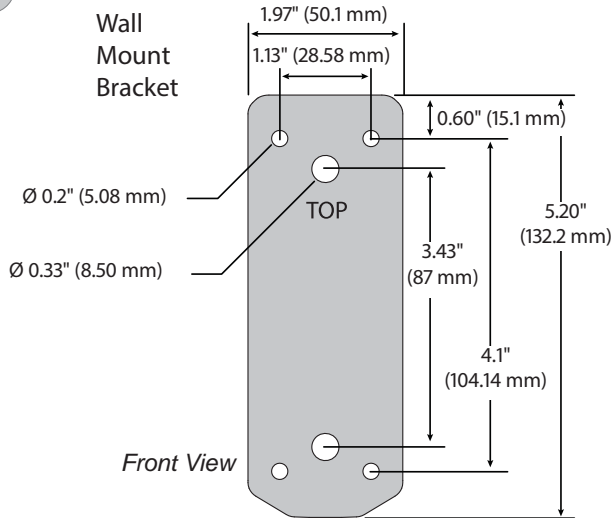

MXV Wall Mount Monitor Arm

Dimensions

Front view with arm pushed back against the wall.

Monitor Interface Bracket

© 2017 Ergotron, Inc. rev. 12/17/2018 DIM-MXVwall Content is subject to change without notification

APAC Sales

Tokyo, Japan
 www.ergotron.com
 japansupport@ergotron.com

Worldwide OEM Sales

www.ergotron.com
 info.oem@ergotron.com

MXV Wall Mount Monitor Arm

Dimensions

Arm in full up position: **21.7"** (552 mm)
 Arm at max extension: **24.6"** (626 mm)
 Arm in full down position: **22.1"** (561 mm)

Arm in full up position: **8.4"** (214 mm)
 Arm at max extension: **11.2"** (285 mm)
 Arm in full down position: **8.8"** (223 mm)

Side View

© 2017 Ergotron, Inc. rev. 12/17/2018 DIM-MXVwall Content is subject to change without notification