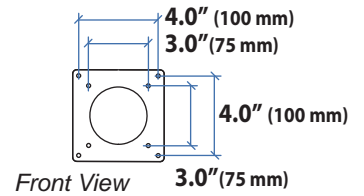

MXV Wall Mount Monitor Arm

Dimensions

Front view with arm pushed back against the wall.

Monitor Interface Bracket

© 2017 Ergotron, Inc. rev. 12/17/2018 DIM-MXVwall Content is subject to change without notification

APAC Sales

Tokyo, Japan
 www.ergotron.com
 japansupport@ergotron.com

Worldwide OEM Sales

www.ergotron.com
 info.oem@ergotron.com

MXV Wall Mount Monitor Arm

Dimensions

Arm in full up position: **21.7"** (552 mm)
 Arm at max extension: **24.6"** (626 mm)
 Arm in full down position: **22.1"** (561 mm)

Arm in full up position: **8.4"** (214 mm)
 Arm at max extension: **11.2"** (285 mm)
 Arm in full down position: **8.8"** (223 mm)

Side View

© 2017 Ergotron, Inc. rev. 12/17/2018 DIM-MXVwall Content is subject to change without notification