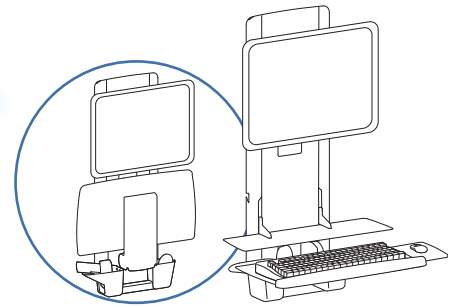

StyleView Sit-Stand VL, Patient Room

Range of motion

Weight Capacity

© 2014 Ergotron, Inc. rev. 01/07/2019 DIM-SV-VL-PR Content is subject to change without notification

Americas Sales and Corporate Headquarters