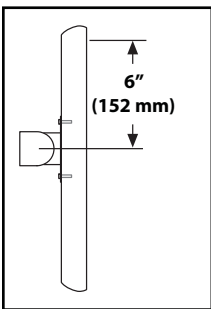

APAC Sales

Tokyo, Japan
www.ergotron.com
japansupport@ergotron.com

Worldwide OEM Sales

www.ergotron.com
info.oem@ergotron.com

StyleView Sit-Stand VL, Patient Room

Mounting Height for Ergonomic Workstation

This mounting height is a recommendation for an ergonomic workstation that accommodates user heights of 5'9"- 5' 11"
 If user heights are different than this, you should change mounting height to accommodate user heights.
 (Change mounting height one inch for every one inch difference in user heights).

Mounting height assumes there is a 6" (152 mm) distance between the center of your monitor mounting holes and the top of the screen. If your distance is smaller, you should increase mounting height accordingly, if your distance is larger, you should decrease your mounting height accordingly.