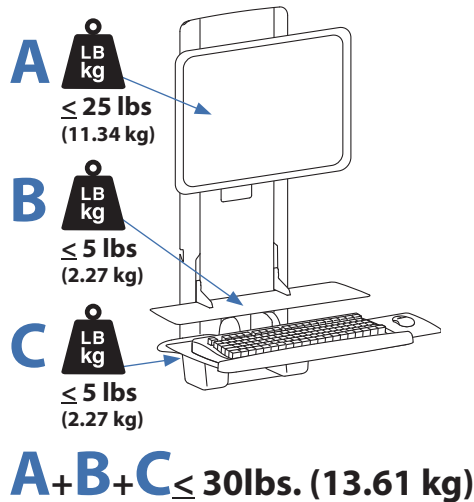

StyleView Sit-Stand VL, Patient Room

Range of motion

Weight Capacity

© 2014 Ergotron, Inc. rev. 01/07/2019 DIM-SV-VL-PR Content is subject to change without notification

Americas Sales and Corporate Headquarters