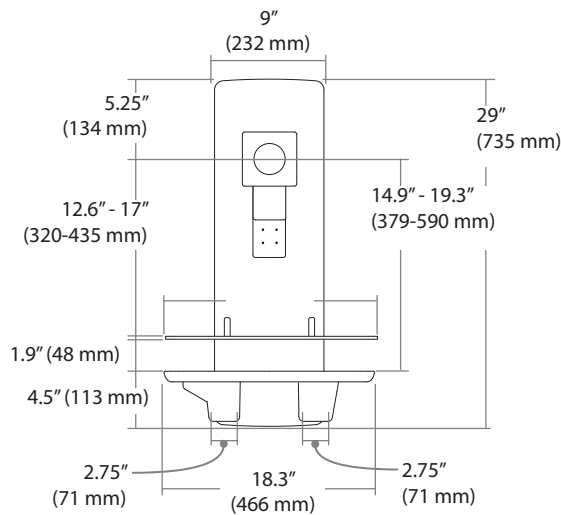

Worldwide OEM Sales

www.ergotron.com
 info.oem@ergotron.com

ergotron®

StyleView Sit-Stand VL, Patient Room

Dimensions

Wall Mount Bracket

© 2014 Ergotron, Inc. rev. 01/07/2019 DIM-SV-VL-PR Content is subject to change without notification

Mounting height assumes there is a 6" (152 mm) distance between the center of your monitor mounting holes and the top of the screen. If your distance is smaller, you should increase mounting height accordingly, if your distance is larger, you should decrease your mounting height accordingly.