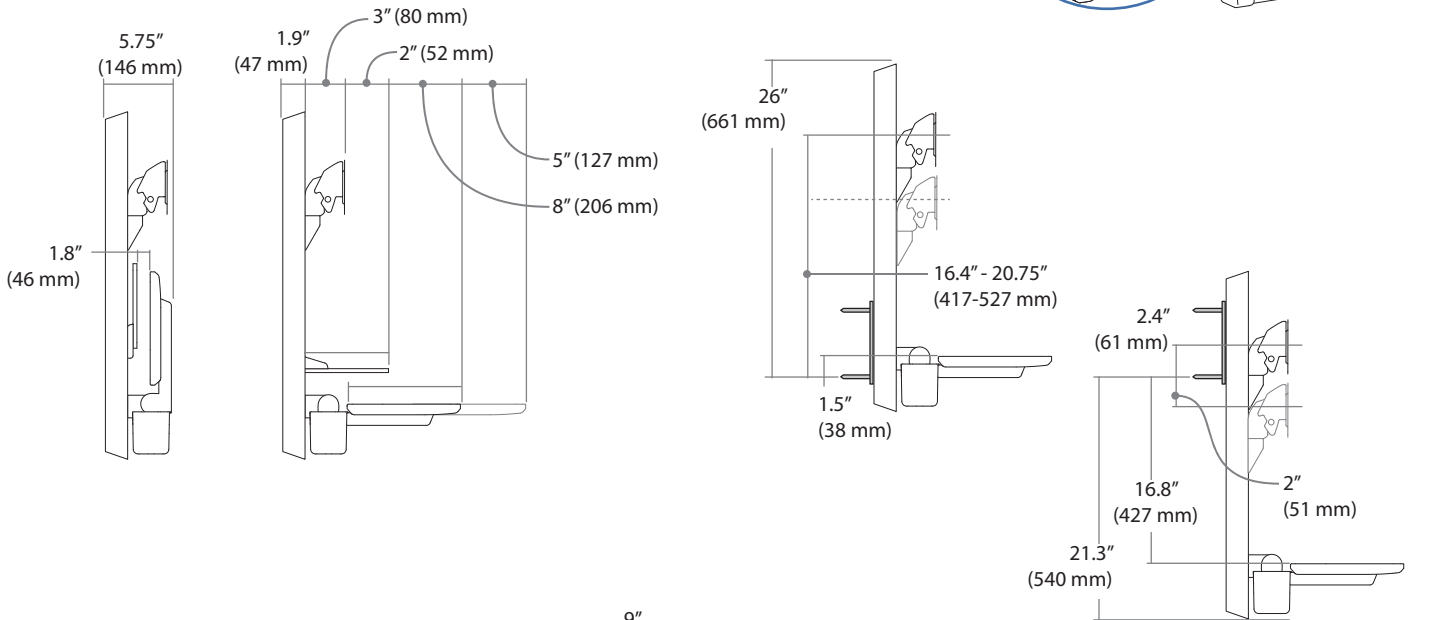

Worldwide OEM Sales

www.ergotron.com
 info.oem@ergotron.com

ergotron®

StyleView Sit-Stand VL, Patient Room

Dimensions

Wall Mount Bracket

© 2014 Ergotron, Inc. rev. 01/07/2019 DIM-SV-VL-PR Content is subject to change without notification