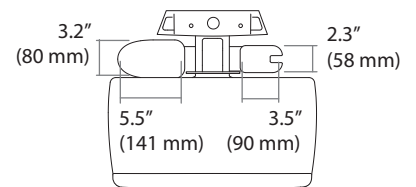

Worldwide OEM Sales

www.ergotron.com
 info.oem@ergotron.com

ergotron®

StyleView Sit-Stand VL, Patient Room

Dimensions

Wall Mount Bracket

© 2014 Ergotron, Inc. rev. 01/07/2019 DIM-SV-VL-PR Content is subject to change without notification