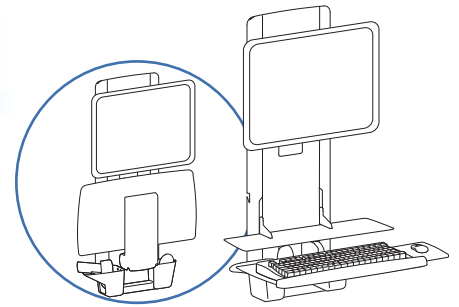

Worldwide OEM Sales

www.ergotron.com
 info.oem@ergotron.com

ergotron®

StyleView Sit-Stand VL, Patient Room

Dimensions

Wall Mount Bracket

© 2014 Ergotron, Inc. rev. 01/07/2019 DIM-SV-VL-PR Content is subject to change without notification