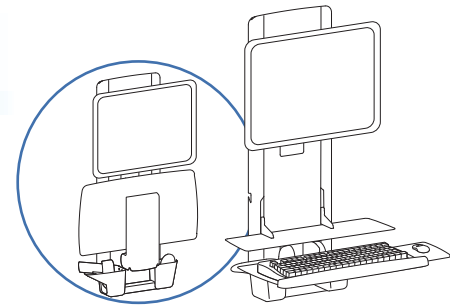

APAC Sales

Tokyo, Japan
www.ergotron.com
japansupport@ergotron.com

Worldwide OEM Sales

www.ergotron.com
info.oem@ergotron.com

StyleView Sit-Stand VL, Patient Room

Mounting Height for Ergonomic Workstation

This mounting height is a recommendation for an ergonomic workstation that accommodates user heights of 5'9"- 5' 11"
 If user heights are different than this, you should change mounting height to accommodate user heights.
 (Change mounting height one inch for every one inch difference in user heights).