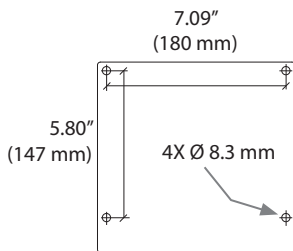

Worldwide OEM Sales

www.ergotron.com
 info.oem@ergotron.com

ergotron®

StyleView Sit-Stand VL, Patient Room

Dimensions

Wall Mount Bracket

© 2014 Ergotron, Inc. rev. 01/07/2019 DIM-SV-VL-PR Content is subject to change without notification

APAC Sales

Tokyo, Japan
www.ergotron.com
japansupport@ergotron.com

Worldwide OEM Sales

www.ergotron.com
info.oem@ergotron.com

StyleView Sit-Stand VL, Patient Room

Mounting Height for Ergonomic Workstation

This mounting height is a recommendation for an ergonomic workstation that accommodates user heights of 5'9"- 5' 11"
 If user heights are different than this, you should change mounting height to accommodate user heights.
 (Change mounting height one inch for every one inch difference in user heights).