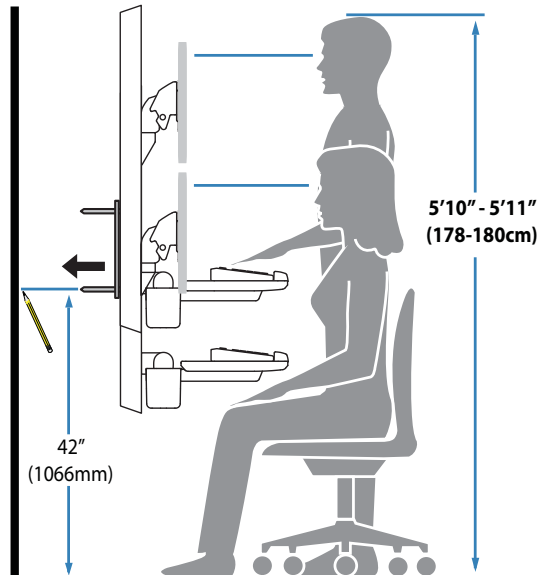

APAC Sales

Tokyo, Japan
www.ergotron.com
japansupport@ergotron.com

Worldwide OEM Sales

www.ergotron.com
info.oem@ergotron.com

StyleView Sit-Stand VL, Patient Room

Mounting Height for Ergonomic Workstation

This mounting height is a recommendation for an ergonomic workstation that accommodates user heights of 5'9"- 5' 11"
 If user heights are different than this, you should change mounting height to accommodate user heights.
 (Change mounting height one inch for every one inch difference in user heights).

Mounting height assumes there is a 6" (152 mm) distance between the center of your monitor mounting holes and the top of the screen. If your distance is smaller, you should increase mounting height accordingly, if your distance is larger, you should decrease your mounting height accordingly.