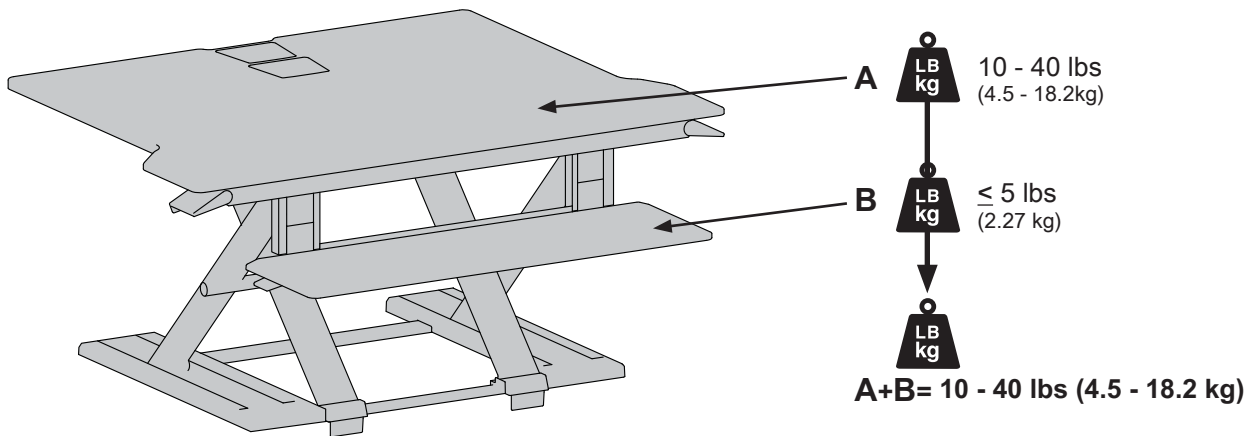

Deeper Keyboard Accessory Tray for WorkFit-TX

DIMENSIONS

WEIGHT CAPACITY

© 2018 Ergotron, Inc. rev. 08/26/2019 DIM-10inchKBTray **Content is subject to change without notification**

Americas Sales and Corporate Headquarter