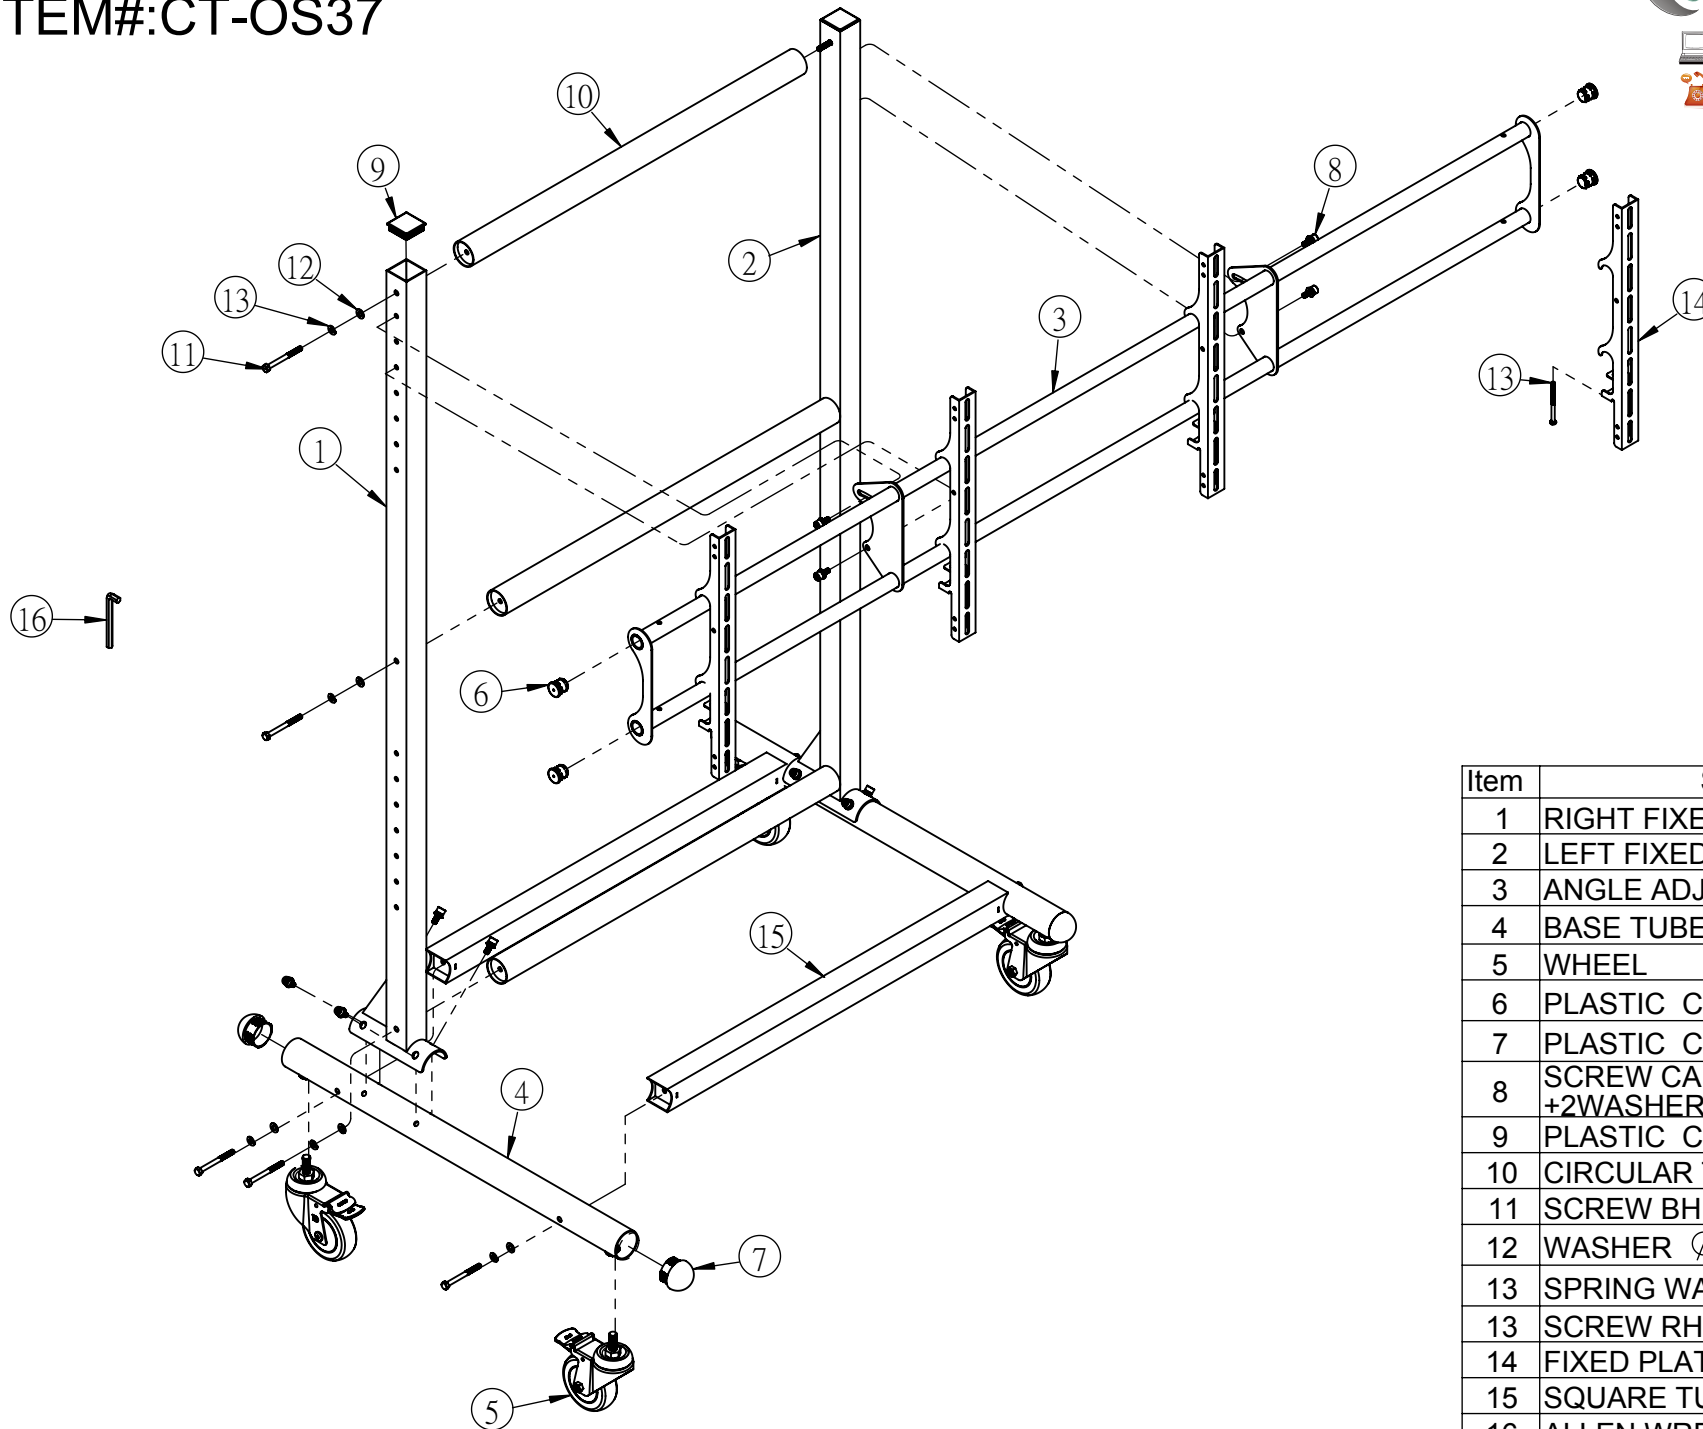

ITEM#:CT-OS37

Cotytech[®]

www.cotytech.com

888-891-9321

Item	Spare parts	Q'ty
1	RIGHT FIXED TUBE	1
2	LEFT FIXED TUBE	1
3	ANGLE ADJUSTMENT GROUP	1
4	BASE TUBE	2
5	WHEEL	4
6	PLASTIC COVER ϕ 25.4	4
7	PLASTIC COVER ϕ 50.8	4
8	SCREW CAP 5/16" -18UNC* L3/4" +2WASHERS	12
9	PLASTIC COVER \square 45*45	2
10	CIRCULAR TUBE	3
11	SCREW BH 5/16"-18UNC *L3"	10
12	WASHER ϕ 5/16"	10
13	SPRING WASHER ϕ 5/16"	10
13	SCREW RH 1/4"-20UNC*L3"	4
14	FIXED PLATE	4
15	SQUARE TUBE	2
16	ALLEN WRENCH NO.6	1