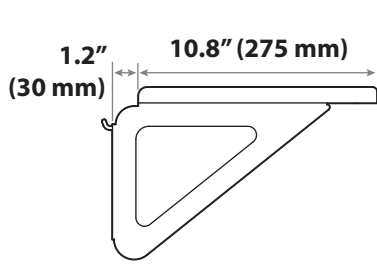

PegboardShelf

WEIGHT CAPACITY: 5 lbs (2.26 kg)

DIMENSIONS

Side View

Top View