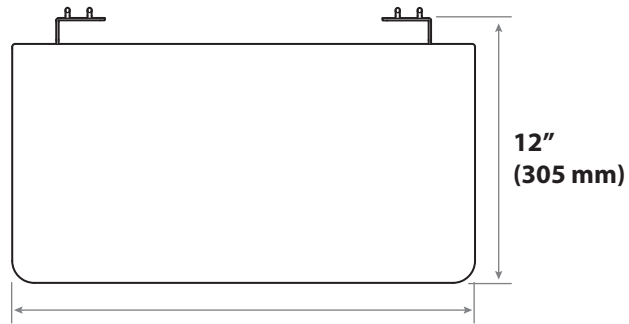

PegboardShelf

WEIGHT CAPACITY: 5 lbs (2.26 kg)

DIMENSIONS

Side View

Top View