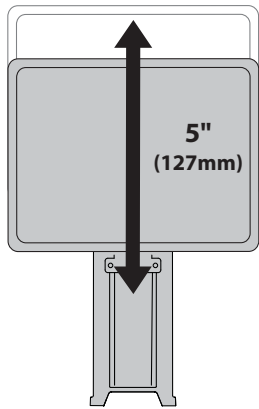

Styleview HD Monitor Accessory

14lbs. - 24lbs.
(6.3 kg - 10.8 kg)

CAUTION: DO NOT EXCEED
MAXIMUM LISTED WEIGHT
CAPACITY. SERIOUS INJURY OR
PROPERTY DAMAGE MAY OCCUR!

Total weight of monitors when mounted needs to be 14 lbs - 24 lbs (6.2 kg - 10.8 kg)

Range of Motion:

Dimensions: