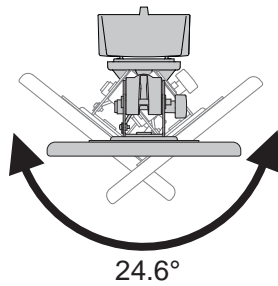

Styleview HD Monitor Accessory

14lbs. - 24lbs.
(6.3 kg - 10.8 kg)

CAUTION: DO NOT EXCEED
MAXIMUM LISTED WEIGHT
CAPACITY. SERIOUS INJURY OR
PROPERTY DAMAGE MAY OCCUR!

Total weight of monitors when mounted needs to be 14 lbs - 24 lbs (6.2 kg - 10.8 kg)

Range of Motion:

Dimensions: