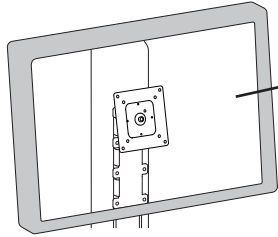

Styleview HD Monitor Accessory

14lbs. - 24lbs.
(6.3 kg - 10.8 kg)

CAUTION: DO NOT EXCEED
MAXIMUM LISTED WEIGHT
CAPACITY. SERIOUS INJURY OR
PROPERTY DAMAGE MAY OCCUR!

Total weight of monitors when mounted needs to be 14 lbs - 24 lbs (6.2 kg - 10.8 kg)

Range of Motion:

Dimensions: