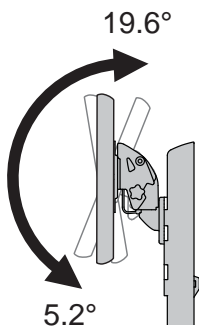

Styleview HD Monitor Accessory

14lbs. - 24lbs.
(6.3 kg - 10.8 kg)

CAUTION: DO NOT EXCEED
MAXIMUM LISTED WEIGHT
CAPACITY. SERIOUS INJURY OR
PROPERTY DAMAGE MAY OCCUR!

Total weight of monitors when mounted needs to be 14 lbs - 24 lbs (6.2 kg - 10.8 kg)

Range of Motion:

Dimensions: