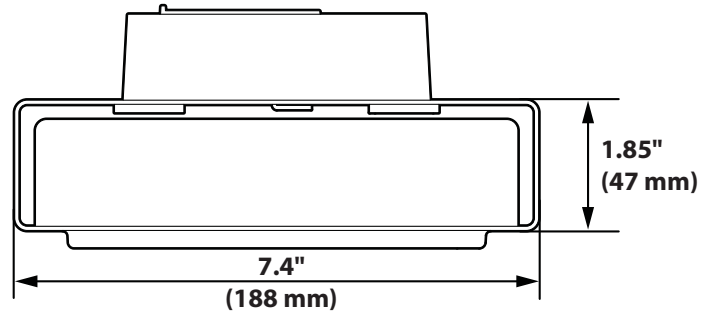

### CPU Holder Dimensions

Side View

Front View

### Maxium CPU dimensons

Include space needed for cables and CPU ventilation when determining the size of the CPU

Americas Sales and Corporate Headquarter	EMEA Sales	APAC Sales	Worldwide OEM Sales
St. Paul, MN USA (800) 888-8458 +1-651-681-7600 www.ergotron.com insidesales@ergotron.com	Amersfoort, The Netherlands +31 33 45 45 600 www.ergotron.com info.eu@ergotron.com	Sydney, Australia www.ergotron.com apaccustomerservice@ergotron.com	www.ergotron.com info.oem@ergotron.com