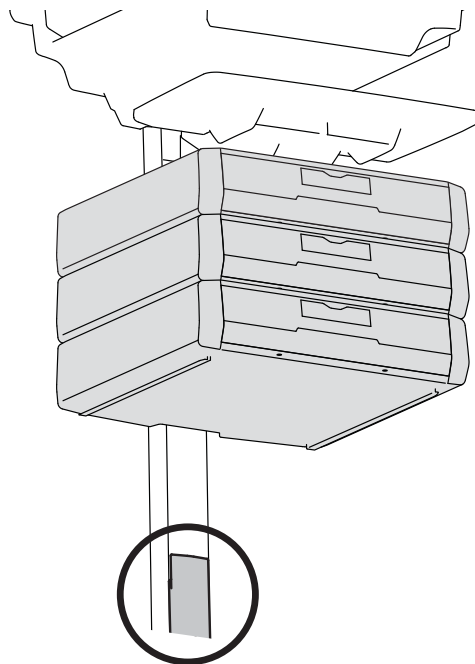

ergotron®

StyleView® Travel Stop for 3 Drawer Rows

English

For the latest User Installation Guide please visit: www.ergotron.com

English, Español, Français, Deutsch, Nederlands, Italiano, Svenska, 日本語, 汉语

www.ergotron.com | USA: 1-800-888-8458 | Europe: +31 (0)33-45 45 600 | China: 400-120-3051 | Japan: japansupport@ergotron.com

! Attach the Travel Stop bracket to the lift engine to keep the drawer from hitting the base.