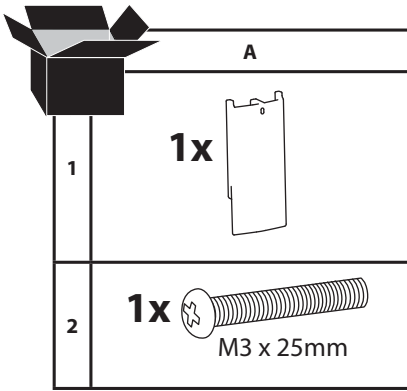

ergotron®

StyleView® Travel Stop for 3 Drawer Rows

English

For the latest User Installation Guide please visit: www.ergotron.com

English, Español, Français, Deutsch, Nederlands, Italiano, Svenska, 日本語, 汉语

www.ergotron.com | USA: 1-800-888-8458 | Europe: +31 (0)33-45 45 600 | China: 400-120-3051 | Japan: japansupport@ergotron.com

! Attach the Travel Stop bracket to the lift engine to keep the drawer from hitting the base.