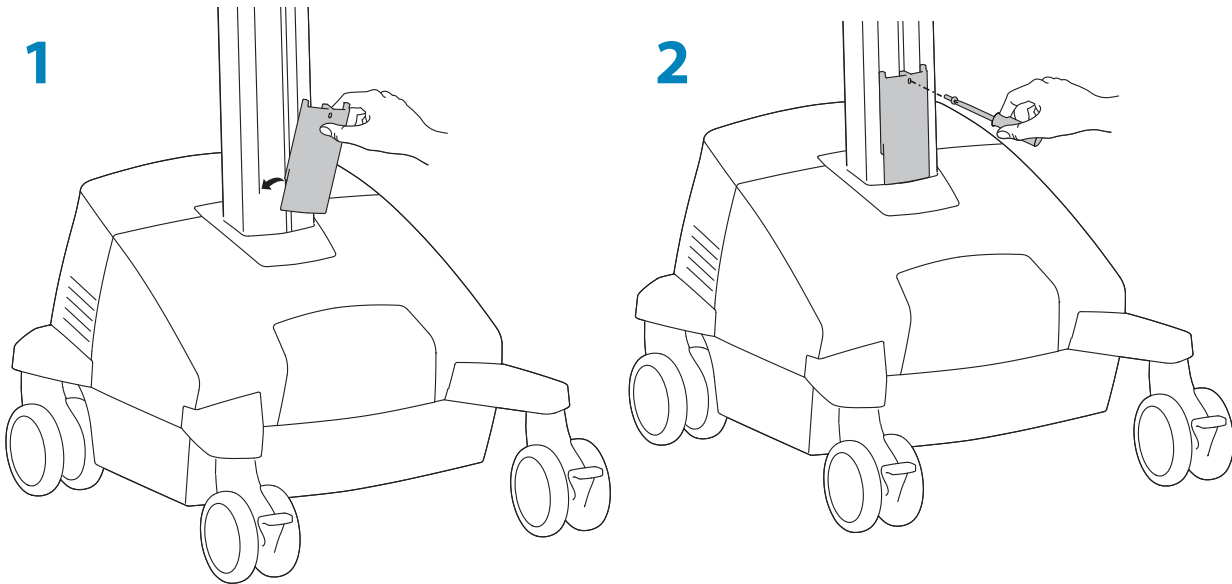

ergotron®

StyleView® Travel Stop for 3 Drawer Rows

English

For the latest User Installation Guide please visit: www.ergotron.com

English, Español, Français, Deutsch, Nederlands, Italiano, Svenska, 日本語, 汉语

www.ergotron.com | USA: 1-800-888-8458 | Europe: +31 (0)33-45 45 600 | China: 400-120-3051 | Japan: japansupport@ergotron.com

! Attach the Travel Stop bracket to the lift engine to keep the drawer from hitting the base.