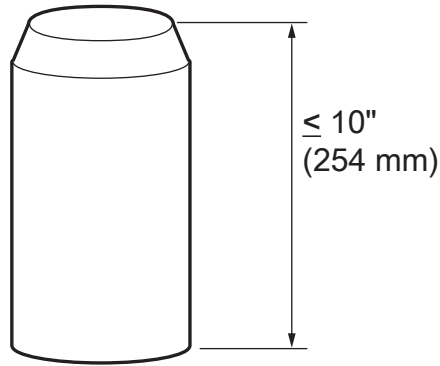

Sani Wipes Holder

WEIGHT CAPACITY

2.5 lbs. (1.13 kg)

DIMENSIONS

With Lid