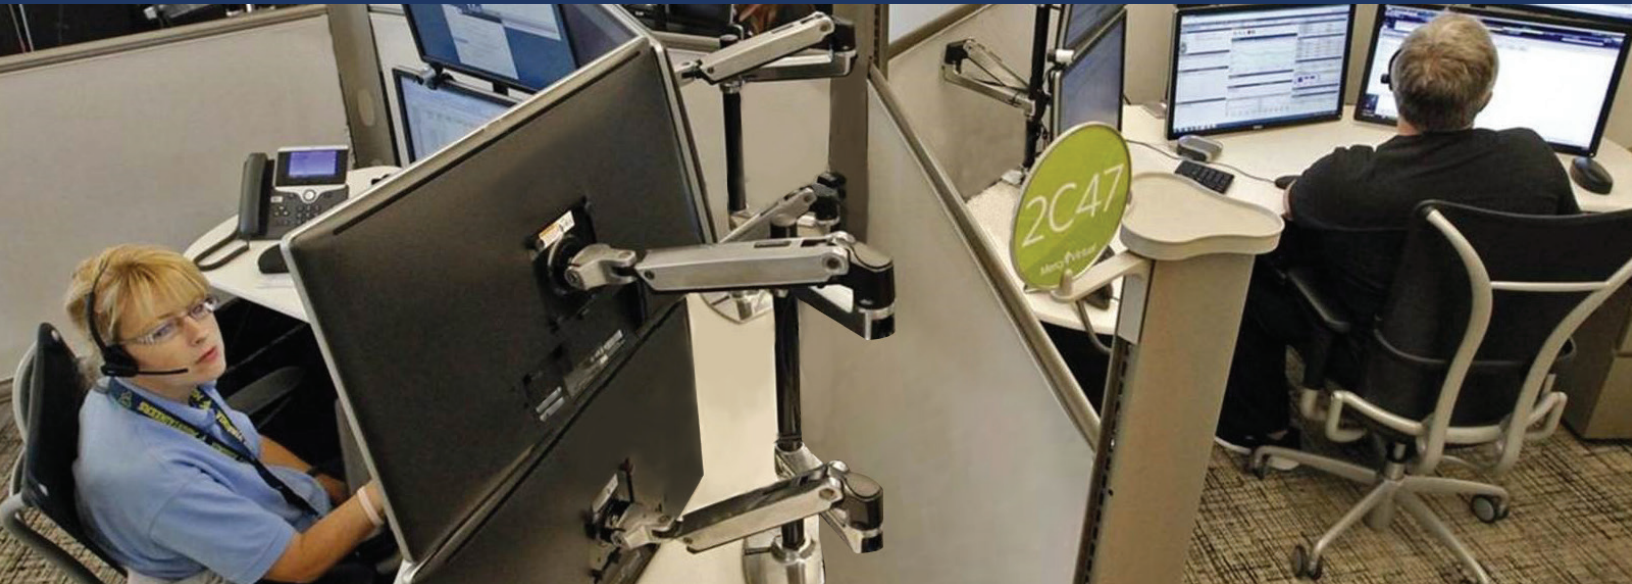

Caregiver-Facing Telehealth Solutions

Caregiver telehealth center

- Move from sitting to standing at the push of a button to comfortably review patient information
- Add an LX Dual Stacking Arm, Tall Pole to support 2–6 monitors with flexible screen views