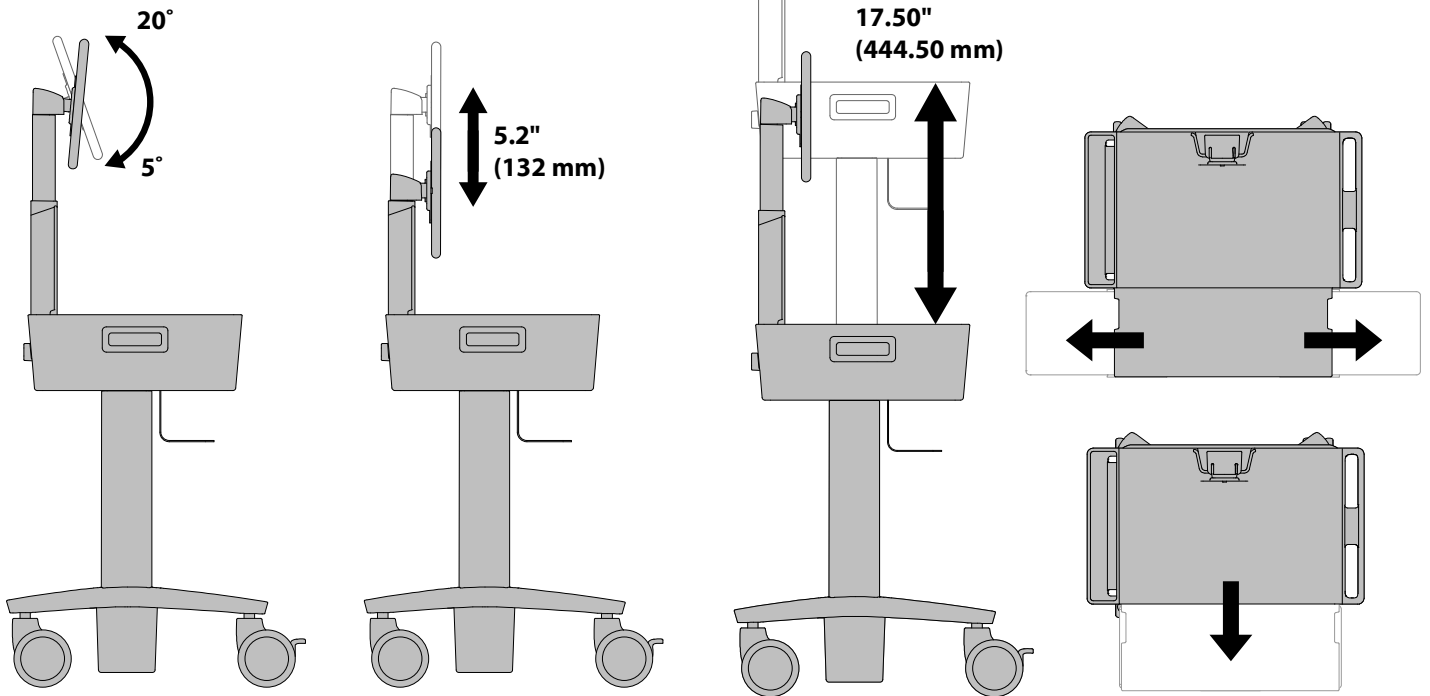

CareFit™ Slim LCD Cart with Drawer

DIMENSIONS

© 2018 Ergotron, Inc. rev. 02/09/2021 DIM-CFSlimLCDCartDeluxe Content is subject to change without notification

Americas Sales and Corporate Headquarter	EMEA Sales	APAC Sales	Worldwide OEM Sales
St. Paul, MN USA (800) 888-8458 +1-651-681-7600 www.ergotron.com nsidesales@ergotron.com	Amersfoort, The Netherlands +31 33 45 45 600 www.ergotron.com info.eu@ergotron.com	Sydney, Australia www.ergotron.com apaccustomerservice@ergotron.com	www.ergotron.com info.oem@ergotron.com

CareFit™ Slim LCD Cart with Drawer

WEIGHT CAPACITY

RANGE OF MOTION

© 2018 Ergotron, Inc. rev. 02/09/2021 DIM-CFSlimLCDCartDeluxe Content is subject to change without notification

Americas Sales and Corporate Headquarter