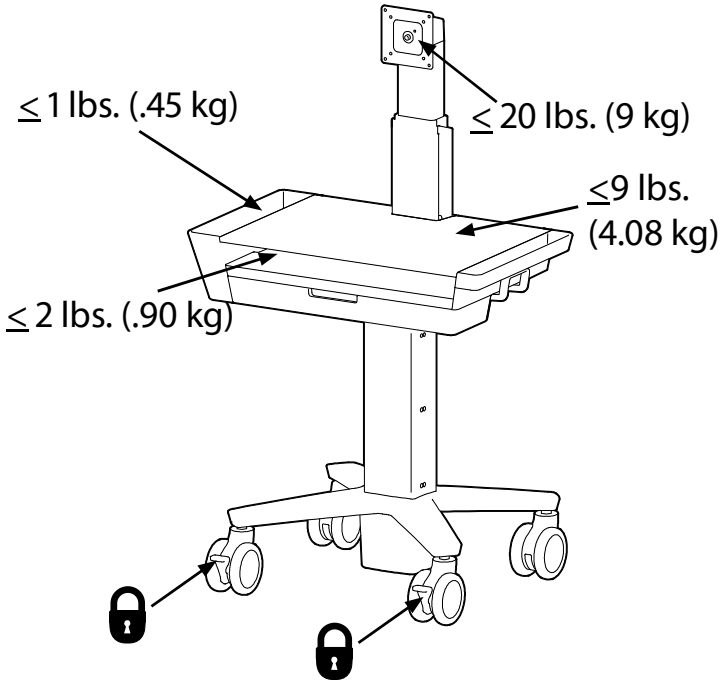

CareFit™ Slim LCD Cart with Drawer

DIMENSIONS

© 2018 Ergotron, Inc. rev. 02/09/2021 DIM-CFSlimLCDCartDeluxe Content is subject to change without notification

Americas Sales and Corporate Headquarter	EMEA Sales	APAC Sales	Worldwide OEM Sales
St. Paul, MN USA (800) 888-8458 +1-651-681-7600 www.ergotron.com nsidesales@ergotron.com	Amersfoort, The Netherlands +31 33 45 45 600 www.ergotron.com info.eu@ergotron.com	Sydney, Australia www.ergotron.com apaccustomerservice@ergotron.com	www.ergotron.com info.oem@ergotron.com

CareFit™ Slim LCD Cart with Drawer

WEIGHT CAPACITY

RANGE OF MOTION

© 2018 Ergotron, Inc. rev. 02/09/2021 DIM-CFSlimLCDCartDeluxe Content is subject to change without notification

Americas Sales and Corporate Headquarter