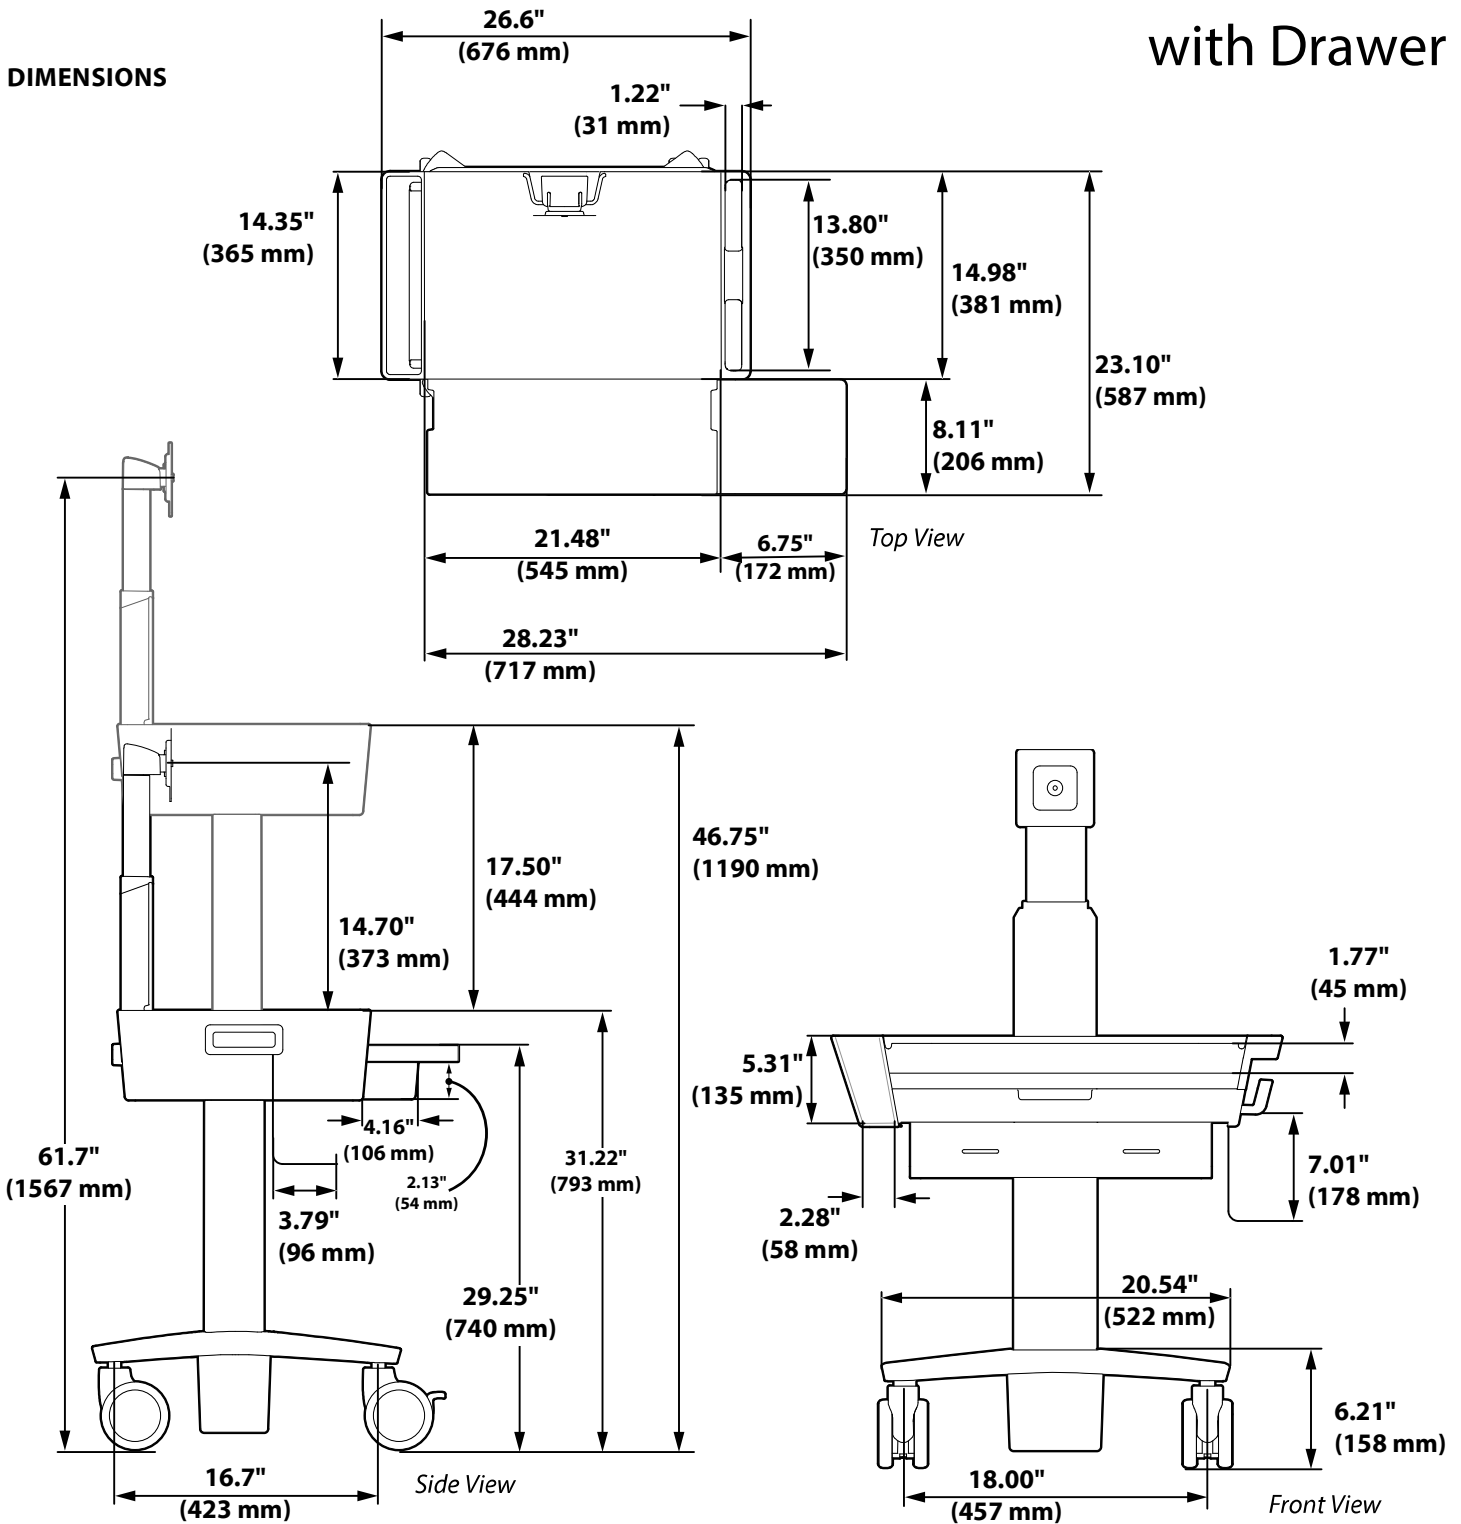

CareFit™ Slim LCD Cart with Drawer

DIMENSIONS

© 2018 Ergotron, Inc. rev. 02/09/2021 DIM-CFSlimLCDCartDeluxe Content is subject to change without notification

Americas Sales and Corporate Headquarter	EMEA Sales	APAC Sales	Worldwide OEM Sales
St. Paul, MN USA (800) 888-8458 +1-651-681-7600 www.ergotron.com nsidesales@ergotron.com	Amersfoort, The Netherlands +31 33 45 45 600 www.ergotron.com info.eu@ergotron.com	Sydney, Australia www.ergotron.com apaccustomerservice@ergotron.com	www.ergotron.com info.oem@ergotron.com

CareFit™ Slim LCD Cart with Drawer

WEIGHT CAPACITY

RANGE OF MOTION

© 2018 Ergotron, Inc. rev. 02/09/2021 DIM-CFSlimLCDCartDeluxe Content is subject to change without notification

Americas Sales and Corporate Headquarter