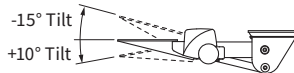

Dimensions

Not on GSA Contract