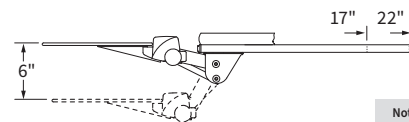

Mouse surface:

- Mouse-Over™ & Mouse-Level positioning
- Independent mouse tilt
- No tools required right/left reversible
- Mouse pad palm support sold separately

Keyboard arm:

- System includes 3170 Pinnacle 2 keyboard arm
- Adjusts from flush to 6" below work surface
- No knob/no lever Lift-n-Lock height adjustment
- 25° tilt range: -15° +10°
- ThinGlide™ maintenance-free ball bearing track
- 360° arm swivel at track
- Meets ANSI/BIFMA X5.5 standards
- Fully stores on 22" track
- Exceeds front of track 3" on 17" track

Desk compatibility

Dimensions

Not on GSA Contract

Revo System

Track Length	Model #	Weight	US \$ List	CAN \$ List
17"	2227-17	18	\$507	\$658
22"	2227-22	20	\$524	\$681

Accessories:

Mouse Palm Support	2120-25	1	\$44	\$57
Additional Mouse tray	UB2520	3	\$79	\$103
Positive Tilt Lockout Kit	3170-P2NPT	1	\$8	\$10
Corner Diagonal for 90°	179CCD-1 1/2B	4	\$102	\$132