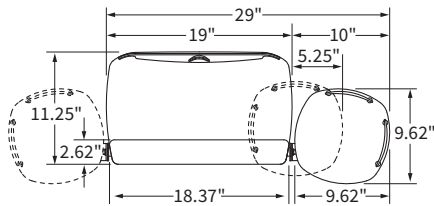

Mouse surface:

- Mouse-Over™ & Mouse-Level positioning
- Independent mouse tilt
- No tools required right/left reversible
- Mouse pad palm support sold separately

Keyboard arm:

- System includes 3170 Pinnacle 2 keyboard arm
- Adjusts from flush to 6" below work surface
- No knob/no lever Lift-n-Lock height adjustment
- 25° tilt range: -15° +10°
- ThinGlide™ maintenance-free ball bearing track
- 360° arm swivel at track
- Meets ANSI/BIFMA X5.5 standards
- Fully stores on 22" track
- Exceeds front of track 3" on 17" track

Desk compatibility

Dimensions

Not on GSA Contract

Revo System

Track Length	Model #	Weight	US \$ List	CAN \$ List
17"	2227-17	18	\$507	\$658
22"	2227-22	20	\$524	\$681

Accessories:

Mouse Palm Support	2120-25	1	\$44	\$57
Additional Mouse tray	UB2520	3	\$79	\$103
Positive Tilt Lockout Kit	3170-P2NPT	1	\$8	\$10
Corner Diagonal for 90°	179CCD-1 1/2B	4	\$102	\$132