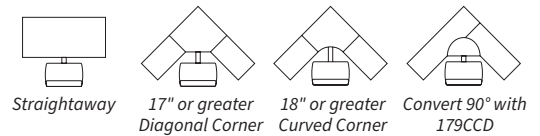

Desk compatibility