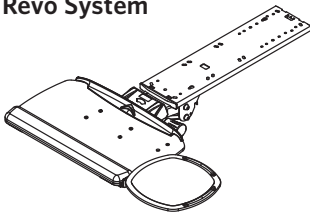

Independent mouse platform tilt keeps the mouse platform flat even if your keyboard is at an angle.

Revo System

Keyboard platform:

- Includes Optimizer document holder & cable management
- UltraThin™ .25" solid phenolic construction
- Removable palm support
- Available in black

Mouse surface:

- Mouse-Over™ & Mouse-Level positioning
- Independent mouse tilt
- No tools required right/left reversible
- Mouse pad palm support sold separately

Keyboard arm:

- System includes 3170 Pinnacle 2 keyboard arm
- Adjusts from flush to 6" below work surface
- No knob/no lever Lift-n-Lock height adjustment
- 25° tilt range: -15° +10°
- ThinGlide™ maintenance-free ball bearing track
- 360° arm swivel at track
- Meets ANSI/BIFMA X5.5 standards
- Fully stores on 22" track
- Exceeds front of track 3" on 17" track

Desk compatibility

Dimensions

Not on GSA Contract

Revo System

Track Length	Model #	Weight	US \$ List	CAN \$ List
17"	2227-17	18	\$507	\$658
22"	2227-22	20	\$524	\$681

Accessories:

Mouse Palm Support	2120-25	1	\$44	\$57
Additional Mouse tray	UB2520	3	\$79	\$103
Positive Tilt Lockout Kit	3170-P2NPT	1	\$8	\$10
Corner Diagonal for 90°	179CCD-1 1/2B	4	\$102	\$132