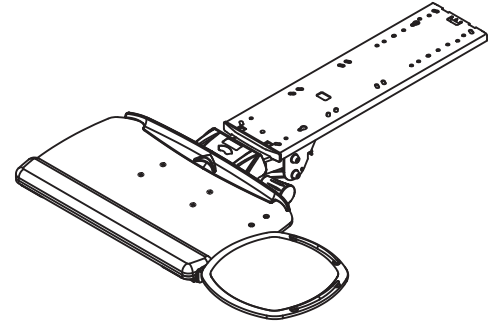

VERSATILE SOLUTION FOR MOUSE INTENSIVE APPLICATIONS

The Revo System features a versatile Mouse-Over platform designed for use in mouse intensive or limited reach applications and is a good solution for straight or corner workspace applications.

Independent mouse platform tilt keeps the mouse platform flat even if your keyboard is at an angle.

Revo System

Keyboard platform:

- Includes Optimizer document holder & cable management
- UltraThin™ .25" solid phenolic construction
- Removable palm support
- Available in black

Mouse surface:

- Mouse-Over™ & Mouse-Level positioning
- Independent mouse tilt
- No tools required right/left reversible
- Mouse pad palm support sold separately

Keyboard arm:

- System includes 3170 Pinnacle 2 keyboard arm
- Adjusts from flush to 6" below work surface
- No knob/no lever Lift-n-Lock height adjustment
- 25° tilt range: -15° +10°
- ThinGlide™ maintenance-free ball bearing track
- 360° arm swivel at track
- Meets ANSI/BIFMA X5.5 standards
- Fully stores on 22" track
- Exceeds front of track 3" on 17" track