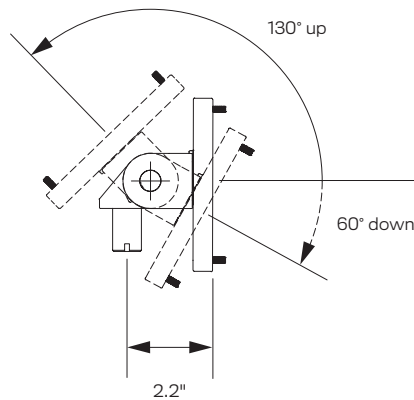

WARRANTY

10 years