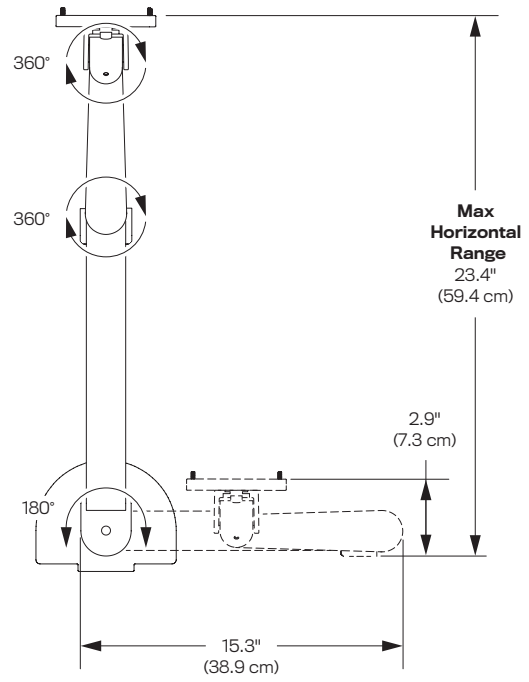

CAPABILITIES