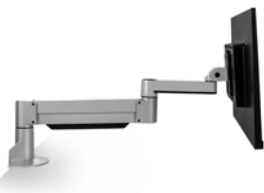

7000

MONITOR ARMS

innovative™
design works

WORK IN GREATER COMFORT.

This articulating monitor mount enables you to reclaim your desktop while you work in greater ergonomic comfort. Suspend your monitor above your desk and take advantage of this arm's 360 degrees of rotation.

FEATURES

- **Space-Saving:** Folds to occupy only 3" of space.
- **Responsive:** One-touch monitor adjustment.
- **Flexible:** Easily rotate monitor for portrait or landscape viewing.
- **Compatible:** VESA-monitor compatible - 100mm VESA adapter included.

SPECIFICATIONS

Finishes

	Flat White 248
	Silver 124
	Vista Black 104

Dimensions

Screen Size: Up to 32"
 Height Adjustment: 16"
 Extension Range: 23.4"
 Max Monitor Height: 17"
 Weight Capacity: 2 - 31 lbs.
 Mount: Desk Edge, Grommet
 Compatibility: Up to 1.5" desk thickness

Part Numbers

7000-500-___ (2 - 13 lbs. monitor)
 7000-800-___ (7.5 - 25 lbs. monitor)
 7000-1000-___ (12 - 31 lbs. monitor)

WARRANTY

10 years

Instantly raise and lower the monitor with one hand

Space-saving design