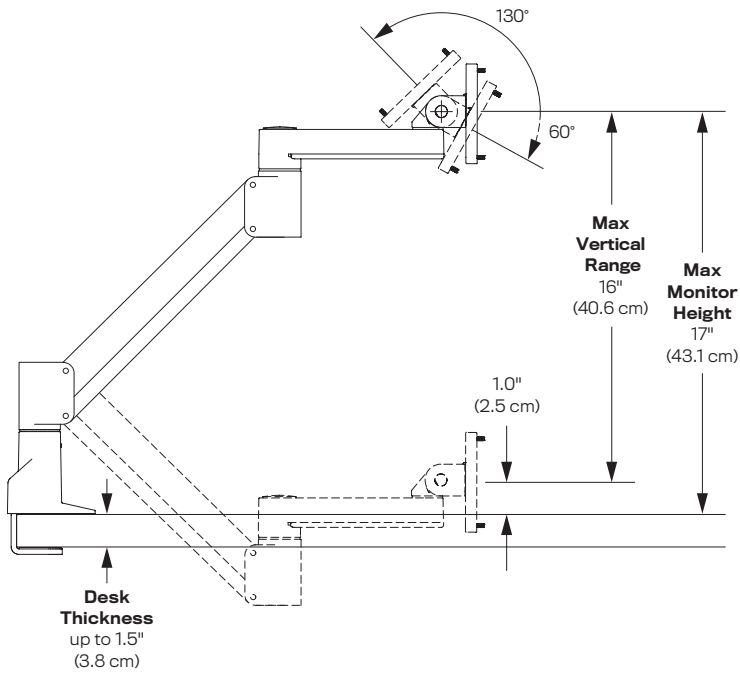

SPECIFICATIONS

Finishes

	Flat White 248
	Silver 124
	Vista Black 104

Dimensions

Screen Size: Up to 32"
 Height Adjustment: 16"
 Extension Range: 23.4"
 Max Monitor Height: 17"
 Weight Capacity: 2 - 31 lbs.
 Mount: Desk Edge, Grommet
 Compatibility: Up to 1.5" desk thickness

Part Numbers

7000-500-___ (2 - 13 lbs. monitor)
 7000-800-___ (7.5 - 25 lbs. monitor)
 7000-1000-___ (12 - 31 lbs. monitor)

WARRANTY

10 years

Instantly raise and lower the monitor with one hand

Space-saving design

CAPABILITIES

Desk Edge

Grommet