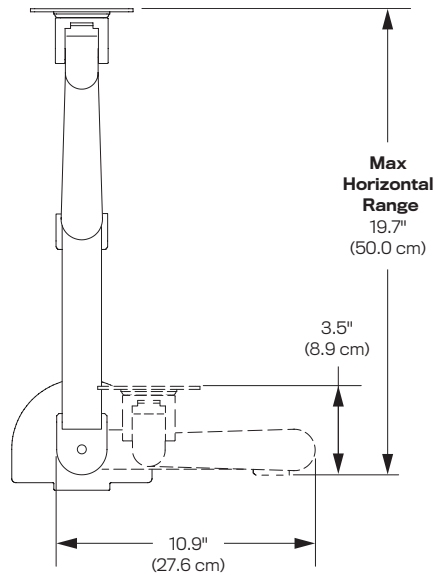

CAPABILITIES