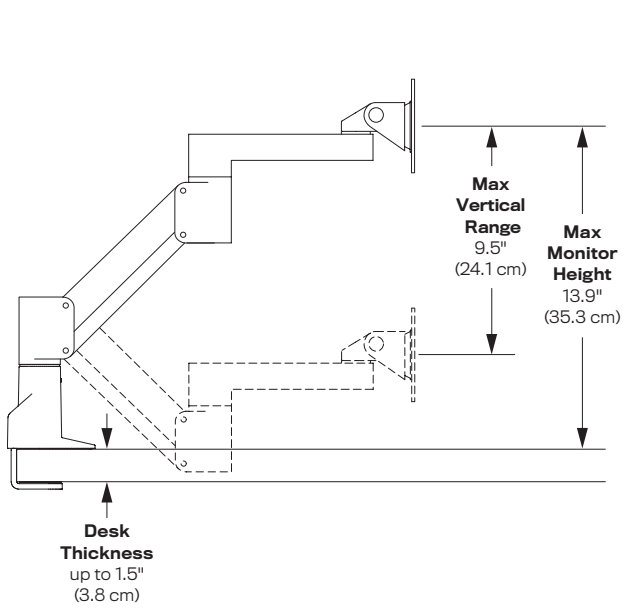

CAPABILITIES