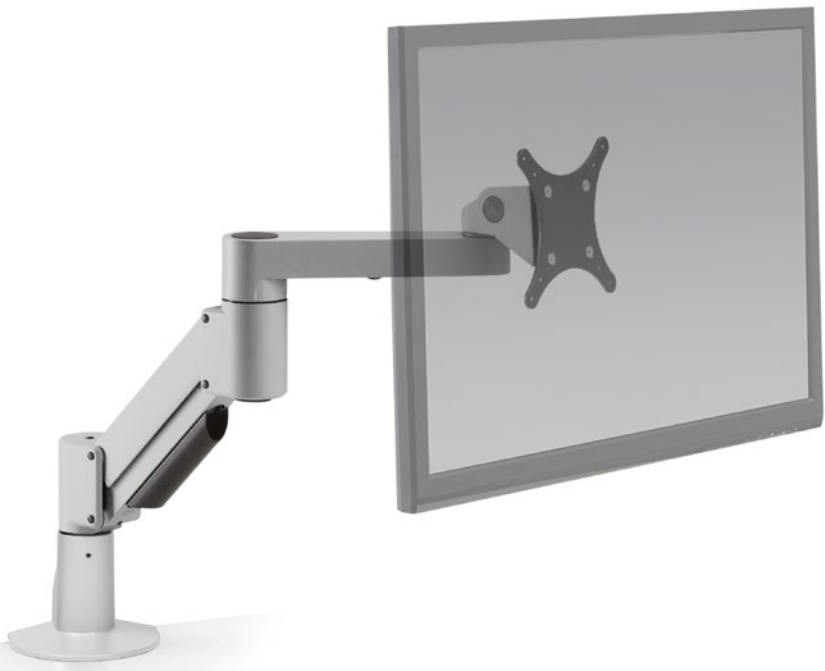

3500

MONITOR ARMS

innovative™
design works

SHORT REACH MONITOR ARM

Ideal for tight spaces, the 3500 monitor arm provides flexibility in a convenient space-saving configuration. Users are able to freely reposition the monitor mount, which floats your flat panel monitor above the desk. Easily reclaim valuable desk space and work in greater ergonomic comfort.

Extension Range

FEATURES

- **Space-Saving:** Folds up to occupy 3.5" of space.
- **Responsive:** One-touch monitor adjustment.
- **Flexible:** Easily pivot the monitor from portrait to landscape.
- **Compatible:** VESA-monitor compatible – 75mm & 100mm VESA adapter included.

SPECIFICATIONS

Finishes

	Flat White 248
	Silver 124
	Vista Black 104

Dimensions

Screen Size: Up to 27"
 Height Adjustment: 9.5"
 Extension Range: 19.7"
 Max Monitor Height: 13.9"
 Mount: Desk Edge, Grommet