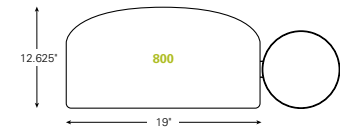

Recommended Platforms

- 800 Radiused keyboard platform with Clip Mouse *shown*
- 550 Big Compact keyboard platform *shown*
- 900 Standard keyboard platform with Clip Mouse
- 950 Standard Compact keyboard platform with Clip Mouse