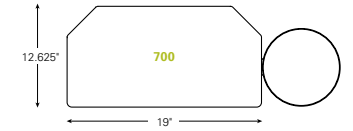

Recommended Platforms

- 700 Diagonal keyboard platform with Clip Mouse *shown*
- 400 Diagonal Big keyboard platform *shown*
- 900 Standard keyboard platform with Clip Mouse
- 950 Standard Compact keyboard platform with Clip Mouse