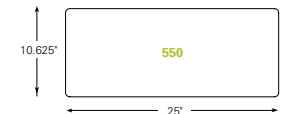

Recommended Platforms

- 800 Radiused keyboard platform with Clip Mouse *shown*
- 550 Big Compact keyboard platform *shown*
- 900 Standard keyboard platform with Clip Mouse
- 950 Standard Compact keyboard platform with Clip Mouse