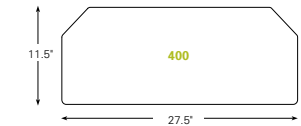

Recommended Platforms

- 700 Diagonal keyboard platform with Clip Mouse *shown*
- 400 Diagonal Big keyboard platform *shown*
- 900 Standard keyboard platform with Clip Mouse
- 950 Standard Compact keyboard platform with Clip Mouse