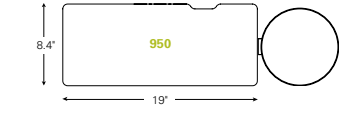

Radiused Desk Configuration

Recommended Platforms

- 800 Radiused keyboard platform with Clip Mouse *shown*
- 550 Big Compact keyboard platform *shown*
- 900 Standard keyboard platform with Clip Mouse
- 950 Standard Compact keyboard platform with Clip Mouse

90-Degree Desk with DE200 Corner Sleeve Configuration

Recommended Platforms

- 950 Standard Compact keyboard platform with Clip Mouse *shown*
- 600 Extender keyboard platform with Clip Mouse *shown*
- 700 Diagonal keyboard platform with Clip Mouse
- 900 Standard keyboard platform with Clip Mouse