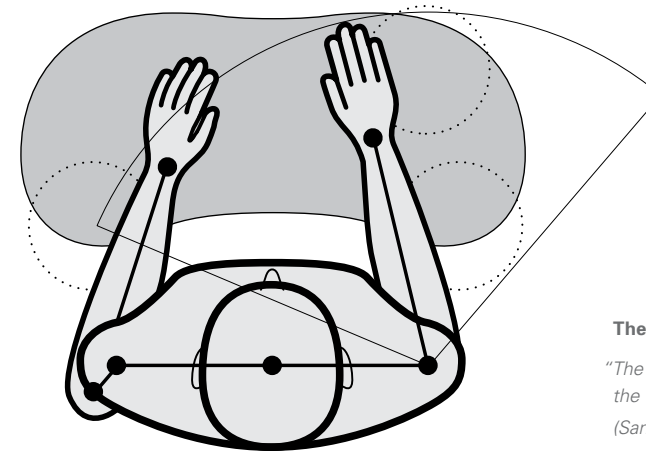

Keyboard Systems

"A decade of ergonomics research shows that using a negatively sloped adjustable keyboard tray maximizes the time spent working in neutral hand, wrist and upper body postures. These postural benefits can't be achieved by just using a keyboard on a height adjustable work surface."
—Professor Alan Hedge, Cornell University

A key component of an ergonomic workstation and a must for any keyboard user, a well-designed articulating keyboard support offers serious protection from carpal tunnel syndrome, neck and back pain, and other musculoskeletal issues.

Since 1999, Humanscale has been the leading manufacturer of articulating keyboard systems, and today sells more than all other manufacturers combined.

The Neutral Reach Zone

"The area that can be conveniently reached with a sweep of the forearm while the upper arm hangs in a natural position at the side."