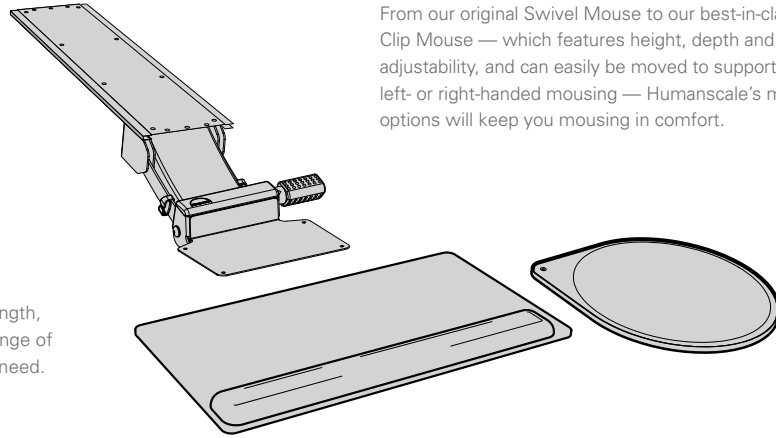

With a keyboard support

- Relaxed upper body
- Straight wrists
- User's back engaged with chair
- Neutral, low-risk, sustainable posture

Keyboard Components

Mechanisms

Humanscale offers nine award-winning, negative-tilt mechanism options, from our original standard-bearer, the 2G, to our latest 5G, which combines easy dial-a-tilt and height adjustability with the strongest, most stable arm on the market. All of our mechanisms encourage low-risk typing postures and feature easy and intuitive adjustability.

Mouse Platforms

From our original Swivel Mouse to our best-in-class Clip Mouse — which features height, depth and lateral adjustability, and can easily be moved to support left- or right-handed mousing — Humanscale's mouse options will keep you mousing in comfort.