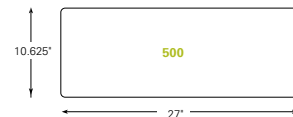

Recommended Platforms

- 900 Standard keyboard platform with Clip Mouse *shown*
- 500 Big keyboard platform *shown*
- 950 Standard Compact keyboard platform with Clip Mouse
- 550 Big Compact keyboard platform