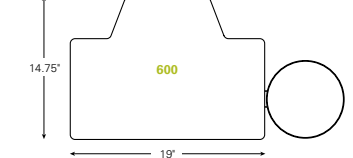

Radiused Desk Configuration

Recommended Platforms

- 800 Radiused keyboard platform with Clip Mouse *shown*
- 550 Big Compact keyboard platform *shown*
- 900 Standard keyboard platform with Clip Mouse
- 950 Standard Compact keyboard platform with Clip Mouse

90-Degree Desk with DE200 Corner Sleeve Configuration

Recommended Platforms

- 950 Standard Compact keyboard platform with Clip Mouse *shown*
- 600 Extender keyboard platform with Clip Mouse *shown*
- 700 Diagonal keyboard platform with Clip Mouse
- 900 Standard keyboard platform with Clip Mouse