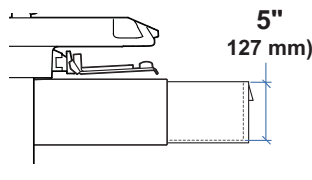

## CareFit Pro Drawers

**LB**  
**kg** Total weight capacity per drawer.  
≤ 2 lbs (1 kg)

**LB**  
**kg** Total weight capacity per drawer.  
≤ 1 lbs (0.5 kg)

**LB**  
**kg** Total weight capacity per drawer.  
≤ 0.25 lbs (0.1 kg)