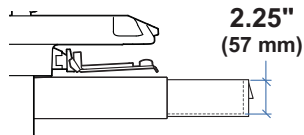

## CareFit Pro Drawers

**LB**  
**kg** Total weight capacity per drawer.  
≤ 2 lbs (1 kg)

**LB**  
**kg** Total weight capacity per drawer.  
≤ 1 lbs (0.5 kg)

**LB**  
**kg** Total weight capacity per drawer.  
≤ 0.25 lbs (0.1 kg)