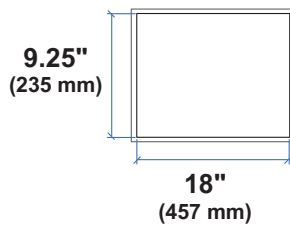

## CareFit Pro Drawers

**LB**  
**kg** Total weight capacity per drawer.  
≤ 2 lbs (1 kg)

**LB**  
**kg** Total weight capacity per drawer.  
≤ 1 lbs (0.5 kg)

**LB**  
**kg** Total weight capacity per drawer.  
≤ 0.25 lbs (0.1 kg)