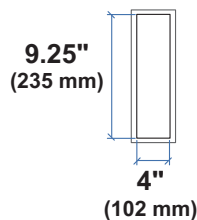

## CareFit Pro Drawers

**LB**  
**kg** Total weight capacity per drawer.  
≤ 2 lbs (1 kg)

**LB**  
**kg** Total weight capacity per drawer.  
≤ 1 lbs (0.5 kg)

**LB**  
**kg** Total weight capacity per drawer.  
≤ 0.25 lbs (0.1 kg)