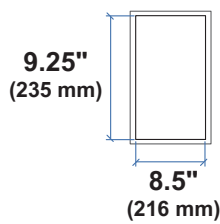

## CareFit Pro Drawers

**LB**  
**kg** Total weight capacity per drawer.  
≤ 2 lbs (1 kg)

**LB**  
**kg** Total weight capacity per drawer.  
≤ 1 lbs (0.5 kg)

**LB**  
**kg** Total weight capacity per drawer.  
≤ 0.25 lbs (0.1 kg)