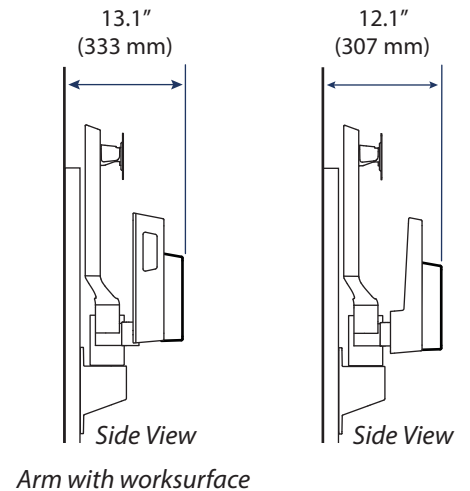

CareFit™ Combo CPU Tray

WEIGHT CAPACITY

DIMENSIONS

Inside Dimensions

Folded Up Against Wall

Download additional resources at ergotron.com

USA & Canada Sales & Corporate Headquarters: St. Paul, MN USA / 800.888.8458 / +1.651.681.7600 / insidesales@ergotron.com

Cables:

HDMI: 4' (1.2 m)

Ethernet: 8' - 12' (2.4-3.7 m)

Monitor Power: 8' - 12' (2.4-3.7 m)

Computer Power: 8' - 12' (2.4-3.7 m)