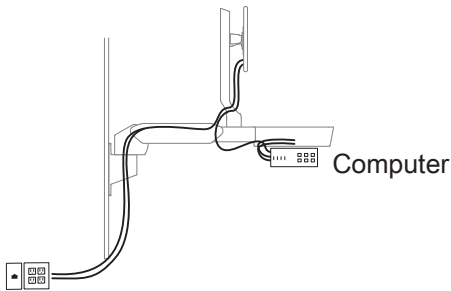

CareFit™ Combo CPU Tray

CABLES

Cable length needed based on equipment and accessories:

Cables:

HDMI: 4' (1.2 m)

Ethernet: 6' - 10' (1.8-3 m)

Monitor Power: 6' - 10' (1.8-3 m)

Computer Power: 6'-10' (1.8-3 m)