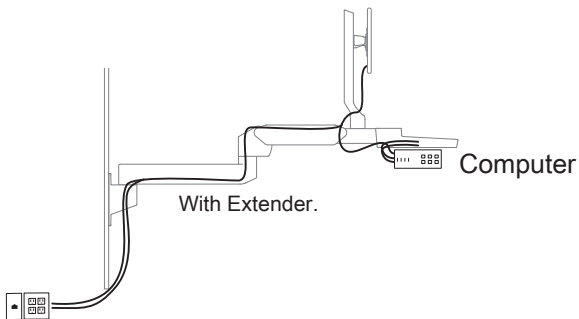

CareFit™ Combo CPU Tray

CABLES

Cable length needed based on equipment and accessories:

Cables:

HDMI: 4' (1.2 m)

Ethernet: 6' - 10' (1.8-3 m)

Monitor Power: 6' - 10' (1.8-3 m)

Computer Power: 6'-10' (1.8-3 m)

Cables:

HDMI: 4' (1.2 m)

Ethernet: 8' - 12' (2.4-3.7 m)

Monitor Power: 8' - 12' (2.4-3.7 m)

Computer Power: 8' - 12' (2.4-3.7 m)