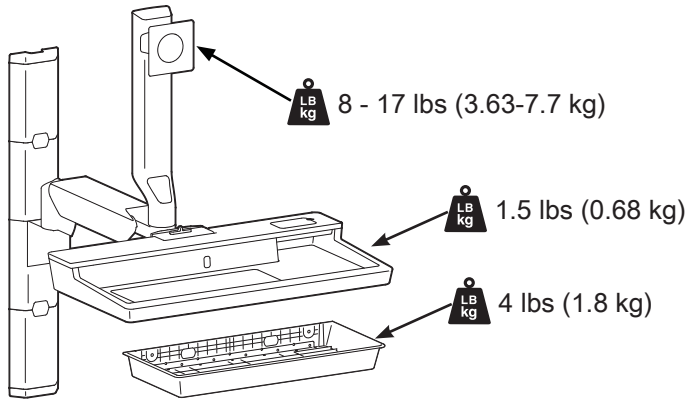

CareFit™ Combo CPU Tray

WEIGHT CAPACITY

DIMENSIONS

Inside Dimensions

Folded Up Against Wall

Download additional resources at ergotron.com

USA & Canada Sales & Corporate Headquarters: St. Paul, MN USA / 800.888.8458 / +1.651.681.7600 / insidesales@ergotron.com

CareFit™ Combo CPU Tray

CABLES

Cable length needed based on equipment and accessories:

Cables:

HDMI: 4' (1.2 m)

Ethernet: 6' - 10' (1.8-3 m)

Monitor Power: 6' - 10' (1.8-3 m)

Computer Power: 6'-10' (1.8-3 m)

Cables:

HDMI: 4' (1.2 m)

Ethernet: 8' - 12' (2.4-3.7 m)

Monitor Power: 8' - 12' (2.4-3.7 m)

Computer Power: 8' - 12' (2.4-3.7 m)