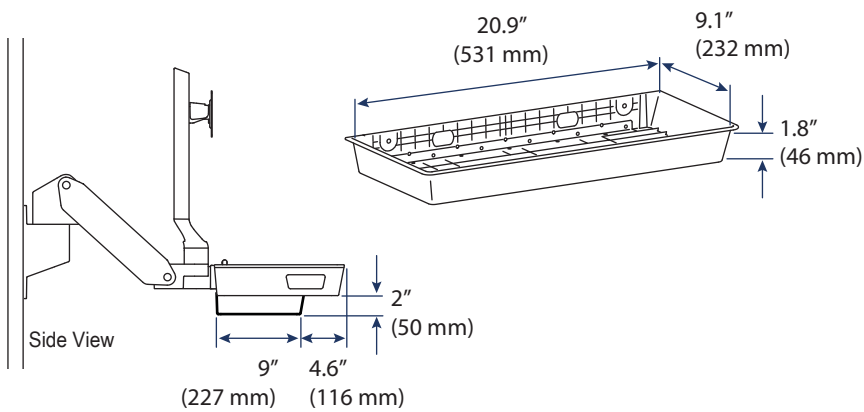

CareFit™ Combo CPU Tray

WEIGHT CAPACITY

DIMENSIONS

Inside Dimensions

Folded Up Against Wall

Download additional resources at ergotron.com

USA & Canada Sales & Corporate Headquarters: St. Paul, MN USA / 800.888.8458 / +1.651.681.7600 / insidesales@ergotron.com

CareFit™ Combo CPU Tray

CABLES

Cable length needed based on equipment and accessories:

Cables:

HDMI: 4' (1.2 m)

Ethernet: 6' - 10' (1.8-3 m)

Monitor Power: 6' - 10' (1.8-3 m)

Computer Power: 6'-10' (1.8-3 m)

Cables:

HDMI: 4' (1.2 m)

Ethernet: 8' - 12' (2.4-3.7 m)

Monitor Power: 8' - 12' (2.4-3.7 m)

Computer Power: 8' - 12' (2.4-3.7 m)