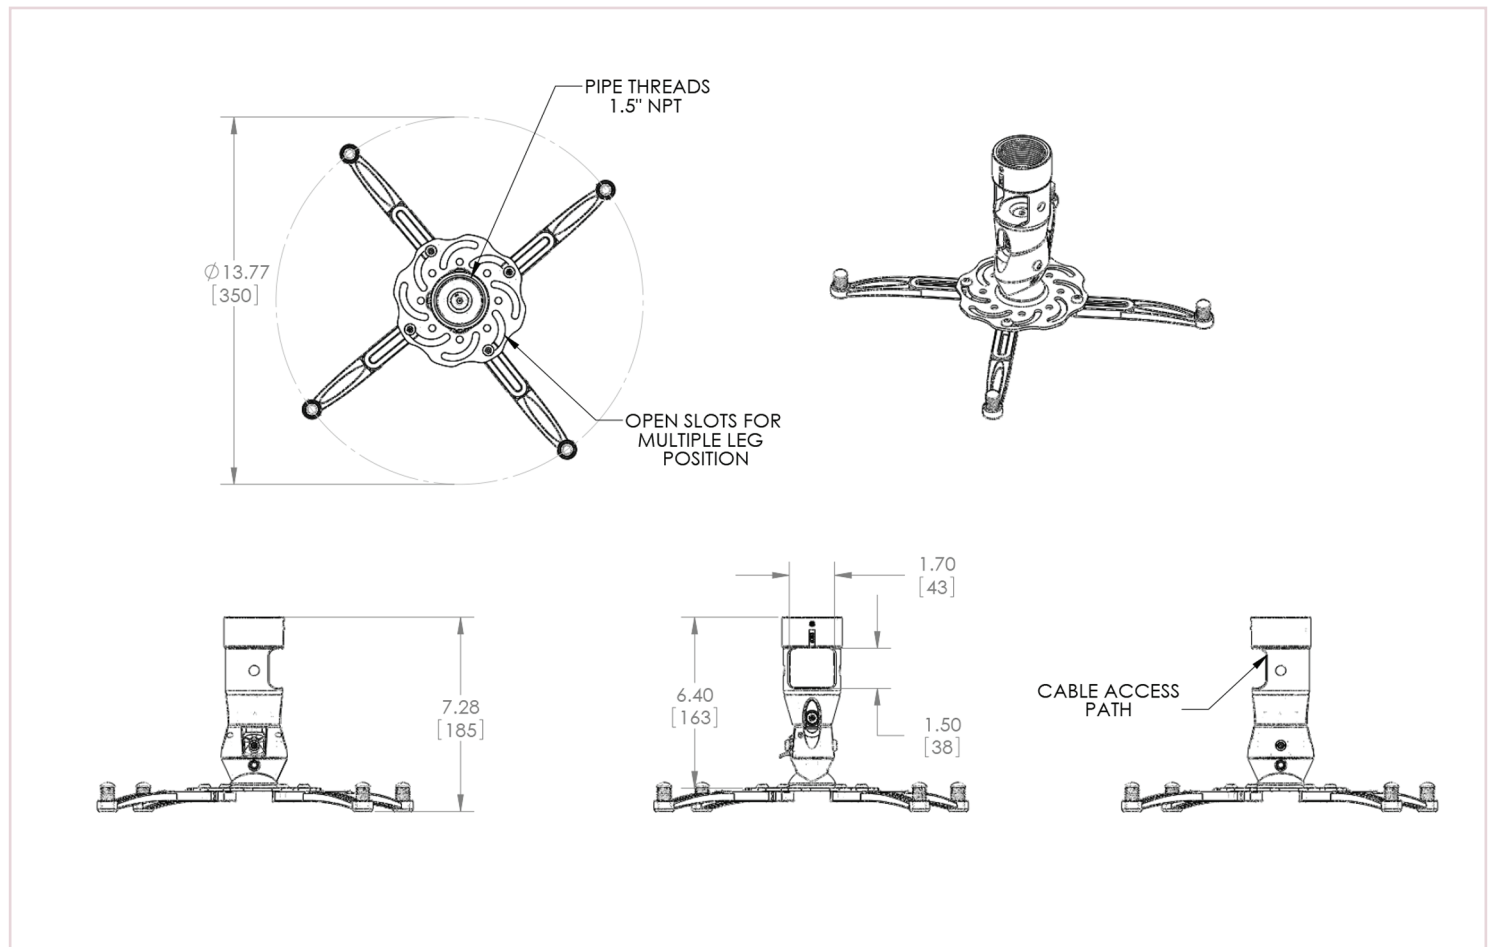

Universal Projector Mount with Integrated Coupler

MAG-PRO, MAG-PRO-W

Specifications

Color MAG-PRO Black MAG-PRO-W White	Weight 4.06 lb. | 1.8 kg	Weight Capacity / Mount 10 lb. | 4.5 kg	Roll +6.00°/-6.00°	Pitch +6.00°/-6.00°	Yaw 360.00°
Height 7.28 in. | 185 mm	Mounting Reach 13.79 in. | 350 mm	Projector Pitch 6.00°	Ceiling Pitch 60.00°	Warranty Lifetime	

Packaging

Length x Width x Height 18.5 x 12.6 x 17.36 in. | 470 x 320 x 441 mm

Contents MAG-PRO Mount (x1), Mounting Leg (x4), CLS (x1), Barrel Cap (x4), Star Washers (x2), Lock-It™ Security Hardware Pack (x1)

Accessories

 GB-AVSTOR5	 PP-FCTA-QL	 AST-1321

Architectural Drawing

Specifications subject to change without notice