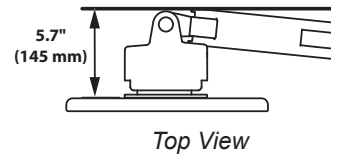

EDM-HX49W

20 lbs. - 42 lbs.
(9.1 kg - 19 kg)
per monitor

Side View

180°

Top View

180°

Top View

70°

5°

Side View

360°

Top View

Portrait/Landscape Rotation

EDM-HX49W

EDM-HX49W