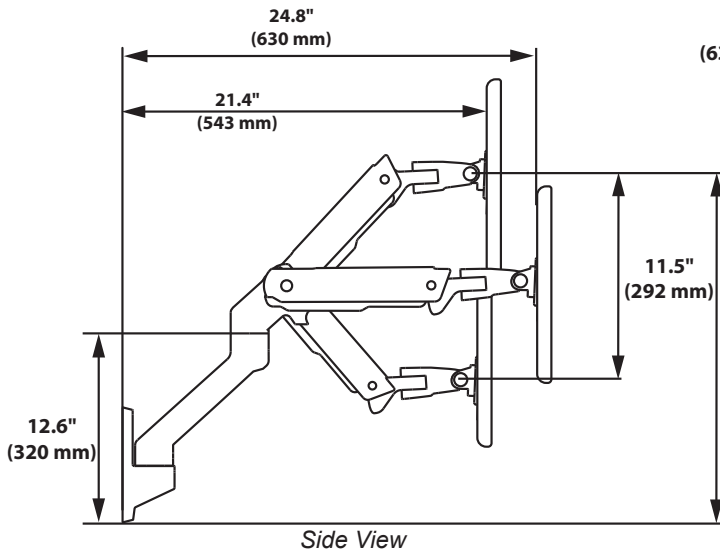

EDM-HX49W

20 lbs. - 42 lbs.
(9.1 kg - 19 kg)
per monitor

Side View

180°

Top View

180°

Top View

70°

5°

Side View

360°

Top View

Portrait/Landscape Rotation

EDM-HX49W

EDM-HX49W