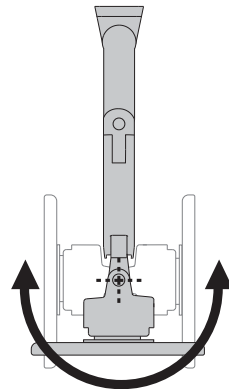

EDM-HX49W

20 lbs. - 42 lbs.
(9.1 kg - 19 kg)
per monitor

Side View

180°

Top View

180°

Top View

70°

5°

Side View

360°

Top View

Portrait/Landscape Rotation

EDM-HX49W

EDM-HX49W