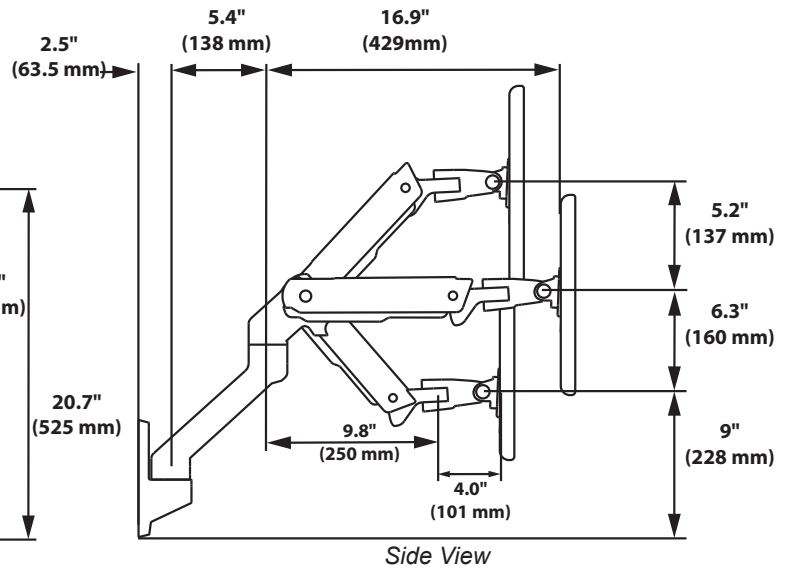

EDM-HX49W

20 lbs. - 42 lbs.
(9.1 kg - 19 kg)
per monitor

Side View

180°

Top View

180°

Top View

70°

5°

Side View

360°

Top View

Portrait/Landscape Rotation

EDM-HX49W

EDM-HX49W