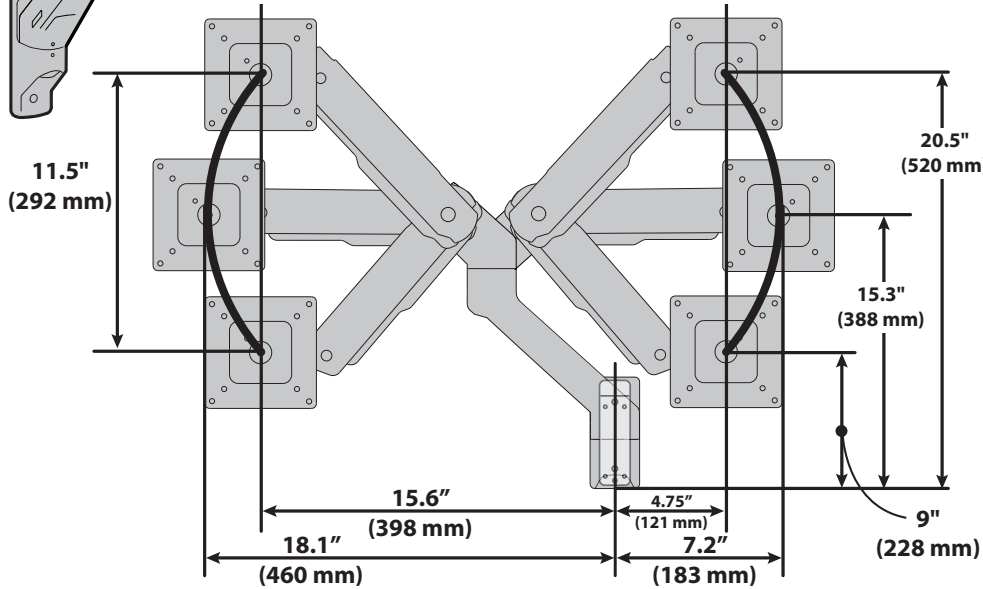

5°

Side View

360°

Top View

Portrait/Landscape Rotation

EDM-HX49W

EDM-HX49W