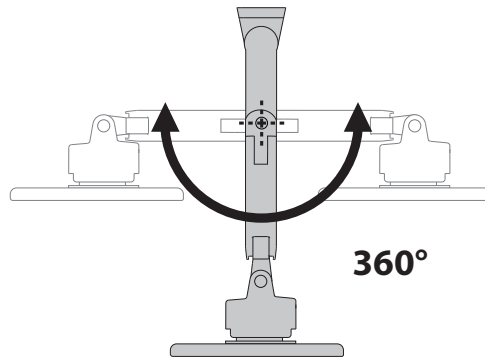

EDM-HX49W

20 lbs. - 42 lbs.
(9.1 kg - 19 kg)
per monitor

Side View

180°

Top View

180°

Top View

70°

5°

Side View

360°

Top View

Portrait/Landscape Rotation

EDM-HX49W

EDM-HX49W