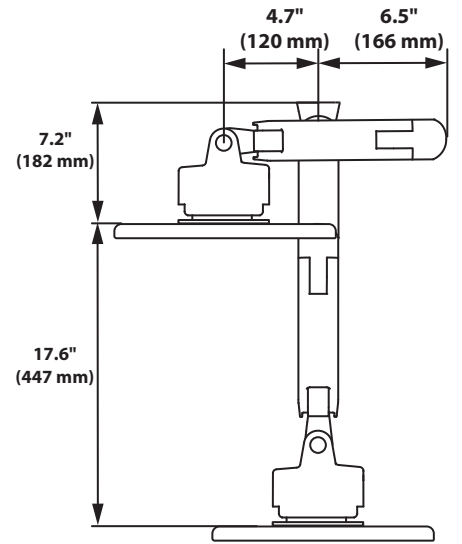

EDM-HX49W

20 lbs. - 42 lbs.
(9.1 kg - 19 kg)
per monitor

Side View

180°

Top View

180°

Top View

70°

5°

Side View

360°

Top View

Portrait/Landscape Rotation

EDM-HX49W

EDM-HX49W