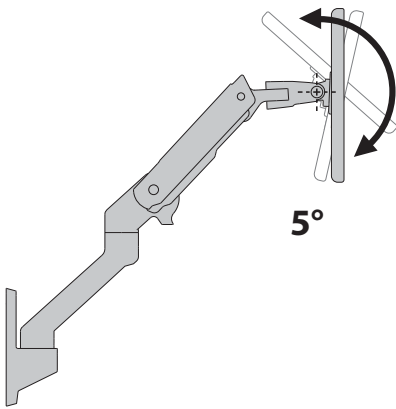

EDM-HX49W

20 lbs. - 42 lbs.
(9.1 kg - 19 kg)
per monitor

Side View

180°

Top View

180°

Top View

70°

5°

Side View

360°

Top View

Portrait/Landscape Rotation

EDM-HX49W

EDM-HX49W