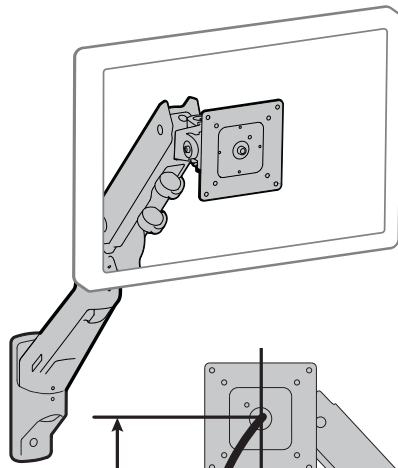

5°

Side View

360°

Top View

Portrait/Landscape Rotation

EDM-HX49W

EDM-HX49W