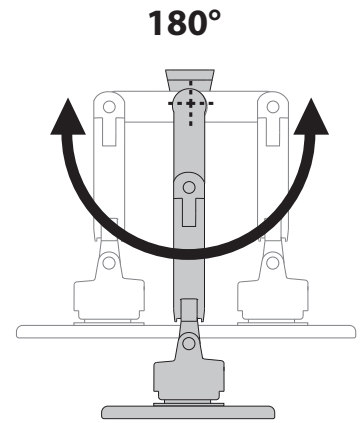

EDM-HX49W

20 lbs. - 42 lbs.
(9.1 kg - 19 kg)
per monitor

Side View

180°

Top View

180°

Top View

70°

5°

Side View

360°

Top View

Portrait/Landscape Rotation

EDM-HX49W

EDM-HX49W