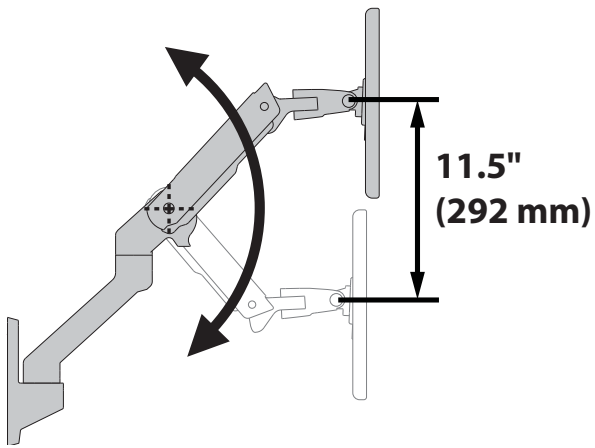

EDM-HX49W

20 lbs. - 42 lbs.
(9.1 kg - 19 kg)
per monitor

Side View

180°

Top View

180°

Top View

70°

5°

Side View

360°

Top View

Portrait/Landscape Rotation

EDM-HX49W

EDM-HX49W