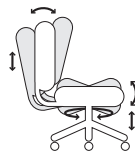

Chair Mech

Multi-function (0)

- Center pivot
- Swivel 360°
- Pneumatic seat height
- Back height
- Seat angle
- Seat tension
- Independent back angle
- Forward tilt-stop
- Seat slider