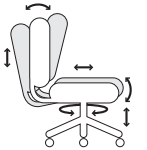

### Arm Option

**0 Arm**  
1D

### Base Options

**B23**  
26" Black  
Nylon Base

**B24**  
26" Polished  
Aluminum

#### Tilt-swivel (4)

- Swivel 360°
- Pneumatic seat height
- Seat tilt tension
- Back to seat tilt, 1:1