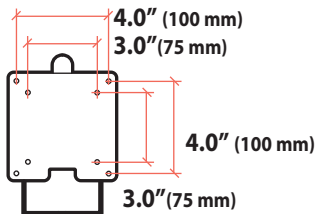

TRACE™ Single Monitor Mount

DIMENSIONS

Full Down

Side View

Full Up

Side View

Front View

Monitor Mount

TRACE™ Single Monitor Mount

DIMENSIONS

Panel Clamp

Desk Thickness

0" - 2.55" (0 - 65 mm)

Freestanding Clamp

Desk Thickness

0.47" - 1.42" (12 - 36 mm)