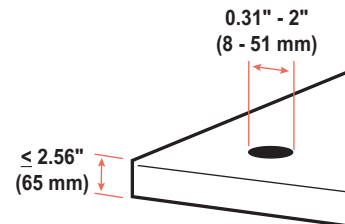

Desk Thickness and Grommet Hole