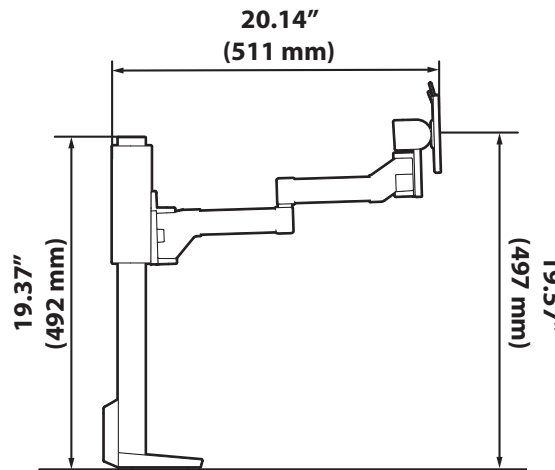

TRACE™ Single Monitor Mount

DIMENSIONS

Full Down

Side View

Full Up

Side View

Front View

Monitor Mount

TRACE™ Single Monitor Mount

DIMENSIONS

Panel Clamp

Desk Thickness

0" - 2.55" (0 - 65 mm)

Freestanding Clamp

Desk Thickness

0.47" - 1.42" (12 - 36 mm)