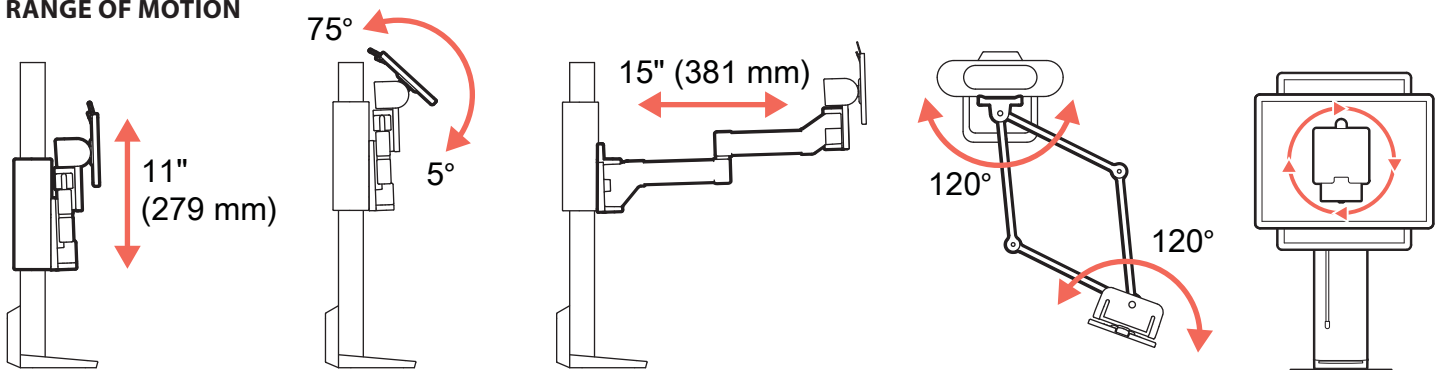

Grommet Mount

Desk Thickness and Grommet Hole

TRACE™ Single Monitor Mount

RANGE OF MOTION

WEIGHT CAPACITY