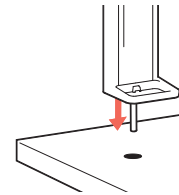

TRACE™ Single Monitor Mount

DIMENSIONS

Panel Clamp

Desk Thickness

0" - 2.55" (0 - 65 mm)

Freestanding Clamp

Desk Thickness

0.47" - 1.42" (12 - 36 mm)

Grommet Mount

Desk Thickness and Grommet Hole

TRACE™ Single Monitor Mount

RANGE OF MOTION

WEIGHT CAPACITY