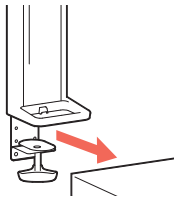

TRACE™ Single Monitor Mount

DIMENSIONS

Panel Clamp

Desk Thickness

0" - 2.55" (0 - 65 mm)

Freestanding Clamp

Desk Thickness

0.47" - 1.42" (12 - 36 mm)