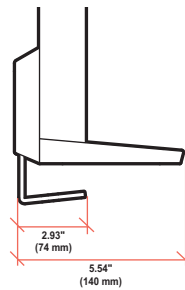

TRACE™ Single Monitor Mount

DIMENSIONS

Panel Clamp

Desk Thickness

0" - 2.55" (0 - 65 mm)

Freestanding Clamp

Desk Thickness

0.47" - 1.42" (12 - 36 mm)

Grommet Mount

Desk Thickness and Grommet Hole

TRACE™ Single Monitor Mount

RANGE OF MOTION

WEIGHT CAPACITY