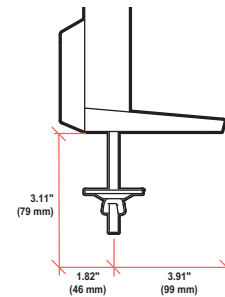

TRACE™ Single Monitor Mount

DIMENSIONS

Panel Clamp

Desk Thickness

0" - 2.55" (0 - 65 mm)

Freestanding Clamp

Desk Thickness

0.47" - 1.42" (12 - 36 mm)

Grommet Mount

Desk Thickness and Grommet Hole

TRACE™ Single Monitor Mount

RANGE OF MOTION

WEIGHT CAPACITY