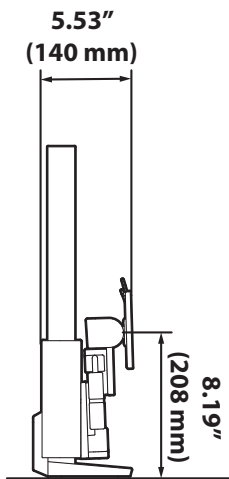

TRACE™ Single Monitor Mount

DIMENSIONS

Full Down

Side View

Full Up

Side View

Front View

Monitor Mount

TRACE™ Single Monitor Mount

DIMENSIONS

Panel Clamp

Desk Thickness

0" - 2.55" (0 - 65 mm)

Freestanding Clamp

Desk Thickness

0.47" - 1.42" (12 - 36 mm)

Grommet Mount

Desk Thickness and Grommet Hole

TRACE™ Single Monitor Mount

RANGE OF MOTION

WEIGHT CAPACITY