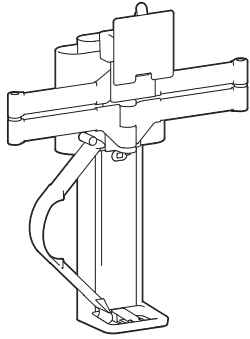

TRACE™ Single Monitor Mount