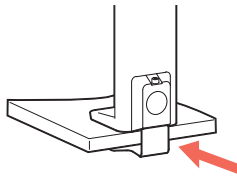

TRACE™ Single Monitor Mount

DIMENSIONS

Panel Clamp

Desk Thickness

0" - 2.55" (0 - 65 mm)

Freestanding Clamp

Desk Thickness

0.47" - 1.42" (12 - 36 mm)