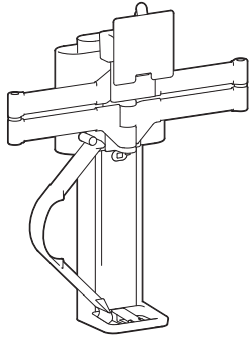

TRACE™ Single Monitor Mount

DIMENSIONS

Full Down

Side View

Full Up

Side View

Front View

Monitor Mount

TRACE™ Single Monitor Mount

DIMENSIONS

Panel Clamp

Desk Thickness

0" - 2.55" (0 - 65 mm)

Freestanding Clamp

Desk Thickness

0.47" - 1.42" (12 - 36 mm)