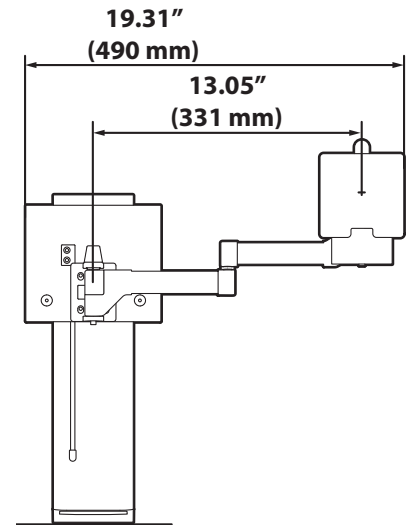

TRACE™ Single Monitor Mount

DIMENSIONS

Full Down

Side View

Full Up

Side View

Front View

Monitor Mount

TRACE™ Single Monitor Mount

DIMENSIONS

Panel Clamp

Desk Thickness

0" - 2.55" (0 - 65 mm)

Freestanding Clamp

Desk Thickness

0.47" - 1.42" (12 - 36 mm)