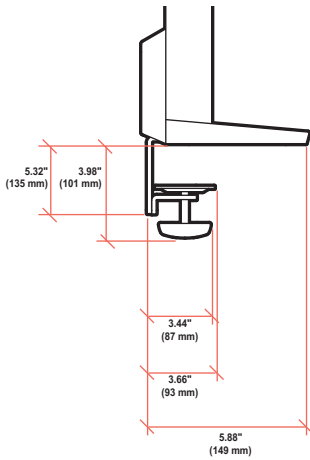

TRACE™ Single Monitor Mount

DIMENSIONS

Full Down

Side View

Full Up

Side View

Front View

Monitor Mount

TRACE™ Single Monitor Mount

DIMENSIONS

Panel Clamp

Desk Thickness

0" - 2.55" (0 - 65 mm)

Freestanding Clamp

Desk Thickness

0.47" - 1.42" (12 - 36 mm)

Grommet Mount

Desk Thickness and Grommet Hole

TRACE™ Single Monitor Mount

RANGE OF MOTION

WEIGHT CAPACITY